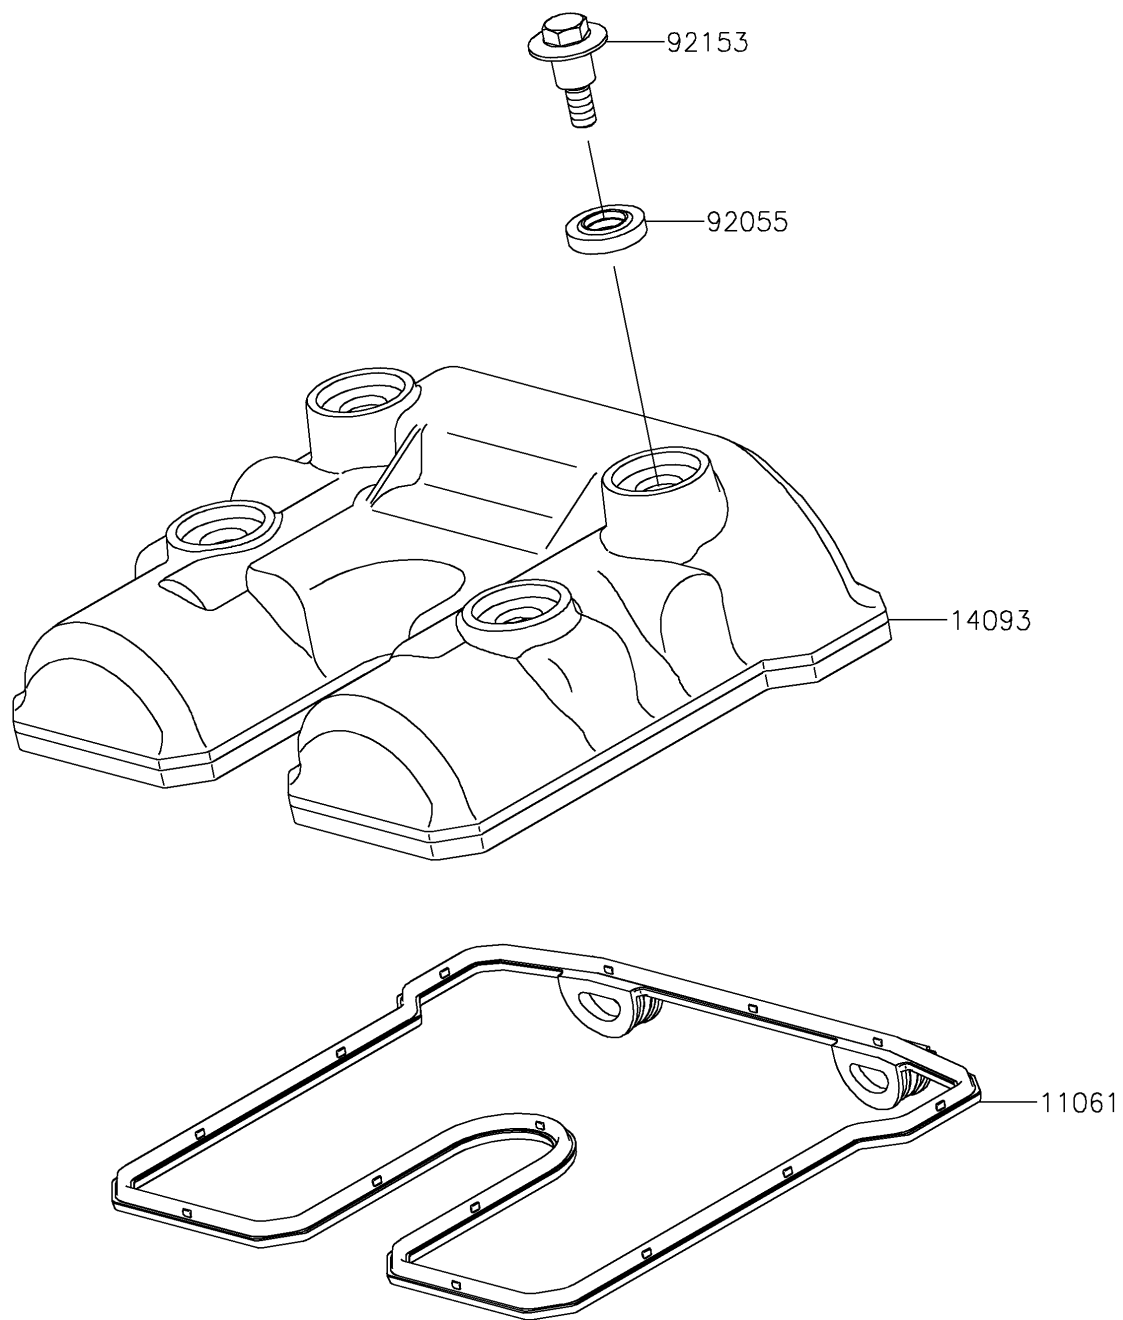

2025 KLX300

PARTS DIAGRAM

Cylinder Head Cover

Kawasaki

Let the Good Times Roll®

E1112

2025 KLX300

PARTS LIST

Cylinder Head Cover

ITEM NAME

PART NUMBER

QUANTITY
