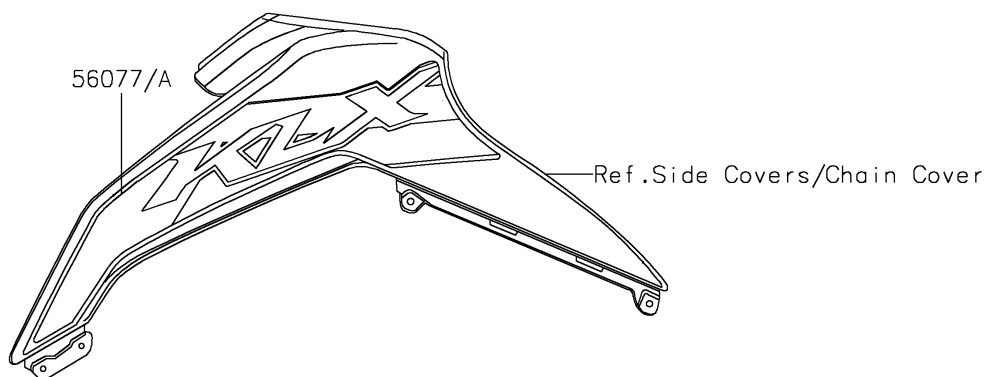

2026 KLX[®]140R F

PARTS DIAGRAM

Decals(White)(CTFNN)

F2861E

2026 KLX[®]140R F

PARTS LIST

Decals(White)(CTFNN)

ITEM NAME