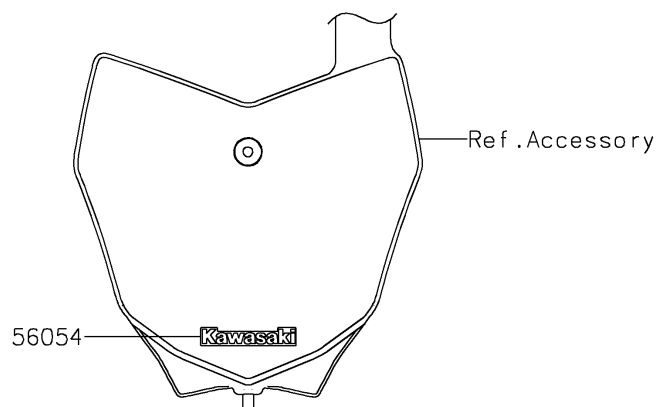

2026 KLX[®]140R F

PARTS DIAGRAM

Decals(White)(CTFNN)

F2861E

2026 KLX[®]140R F

PARTS LIST

Decals(White)(CTFNN)

ITEM NAME

PART NUMBER

QUANTITY
