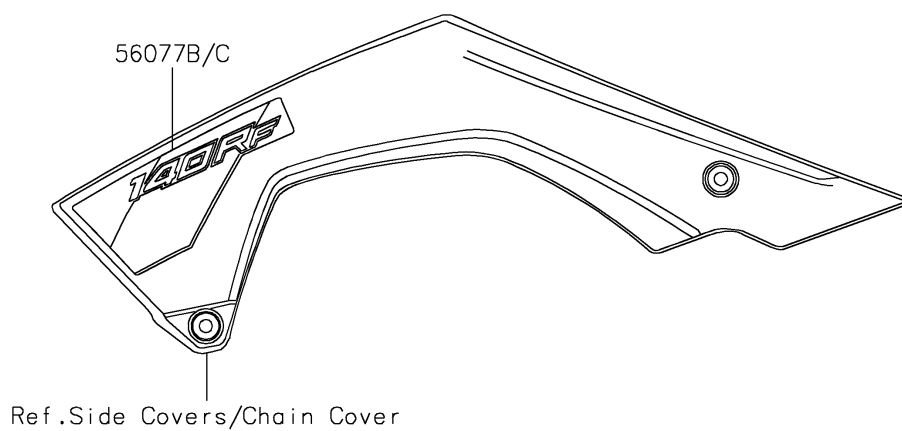

2026 KLX[®]140R F

PARTS DIAGRAM

Decals(White)(CTFNN)

F2861E

2026 KLX[®]140R F

PARTS LIST

Decals(White)(CTFNN)

ITEM NAME

PART NUMBER

QUANTITY
