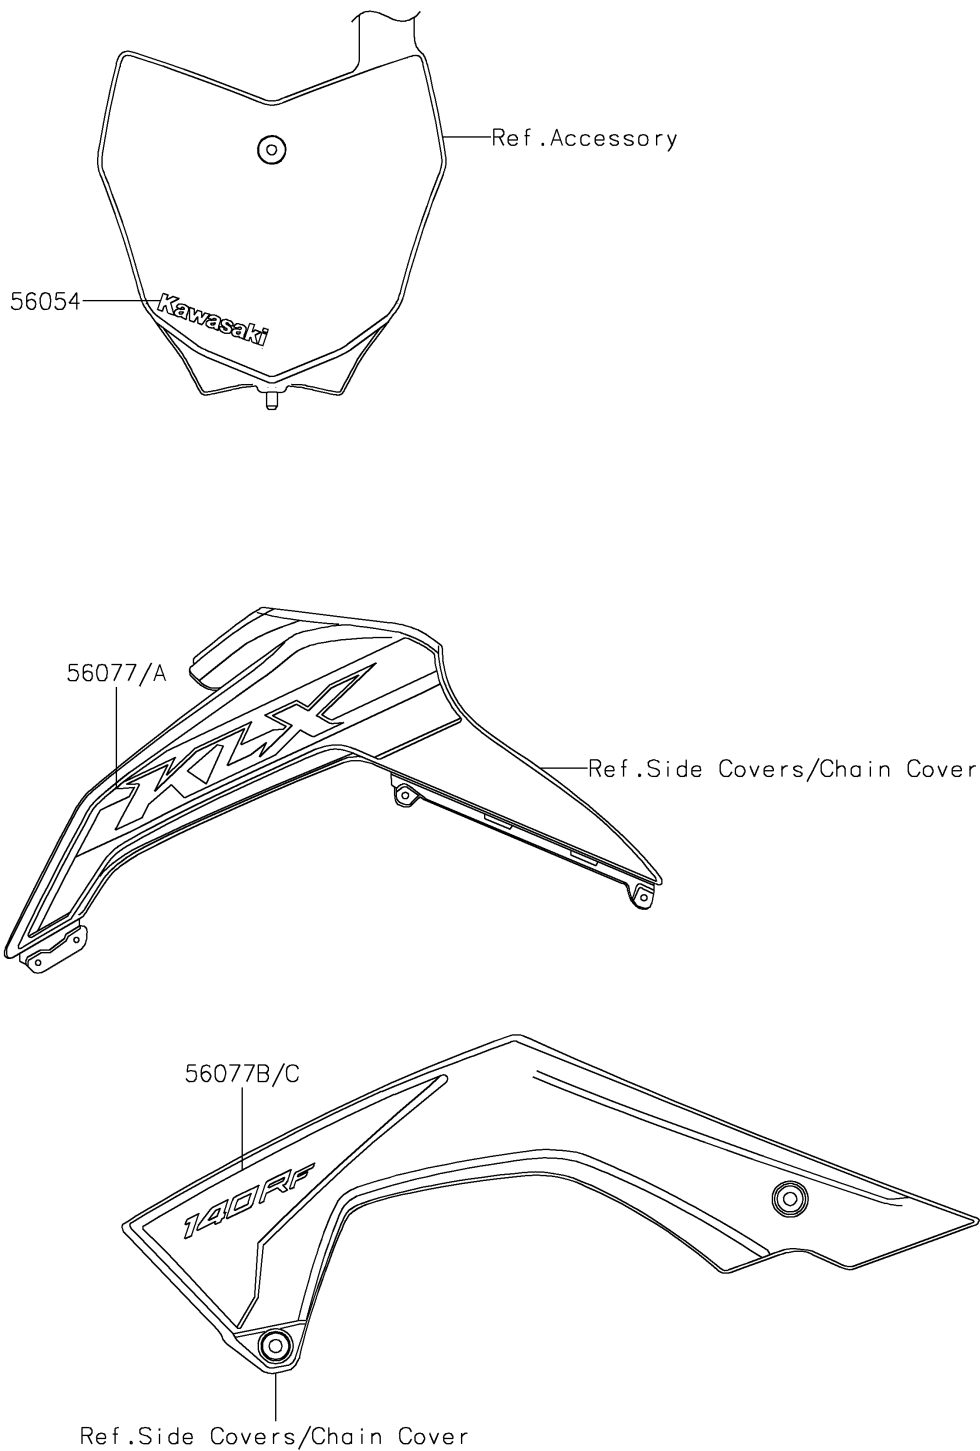

2026 KLX[®]140R F

PARTS DIAGRAM

Decals(Green)(CRFNN)

F2861B

2026 KLX[®]140R F

PARTS LIST

Decals(Green)(CRFNN)

ITEM NAME

PART NUMBER

QUANTITY
