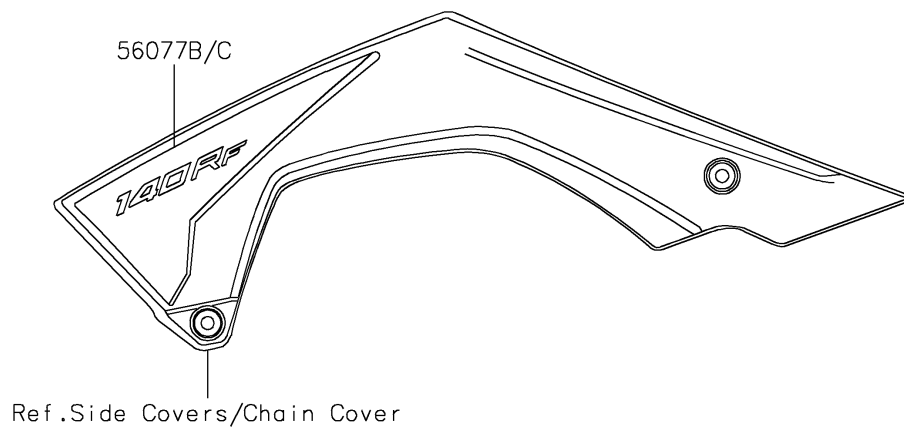

# 2026 KLX<sup>®</sup>140R F

## PARTS DIAGRAM

Decals(Gray)(CRFNN)

F2861A