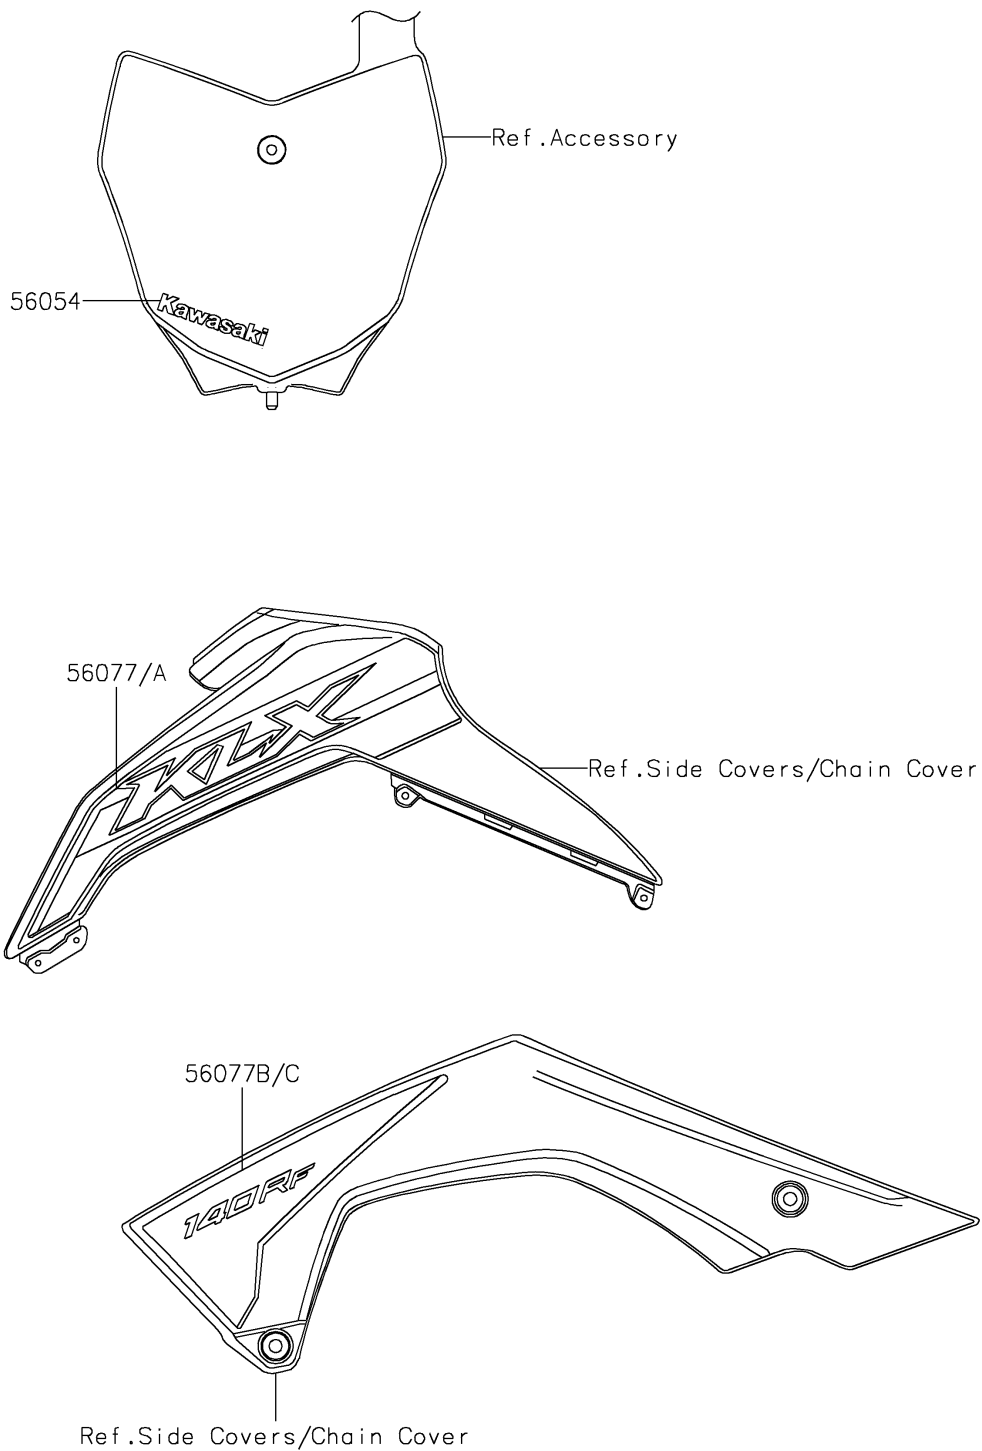

2026 KLX[®]140R F

PARTS DIAGRAM

Decals(Gray)(CRFNN)

F2861A

2026 KLX[®]140R F

PARTS LIST

Decals(Gray)(CRFNN)

ITEM NAME

PART NUMBER

QUANTITY
