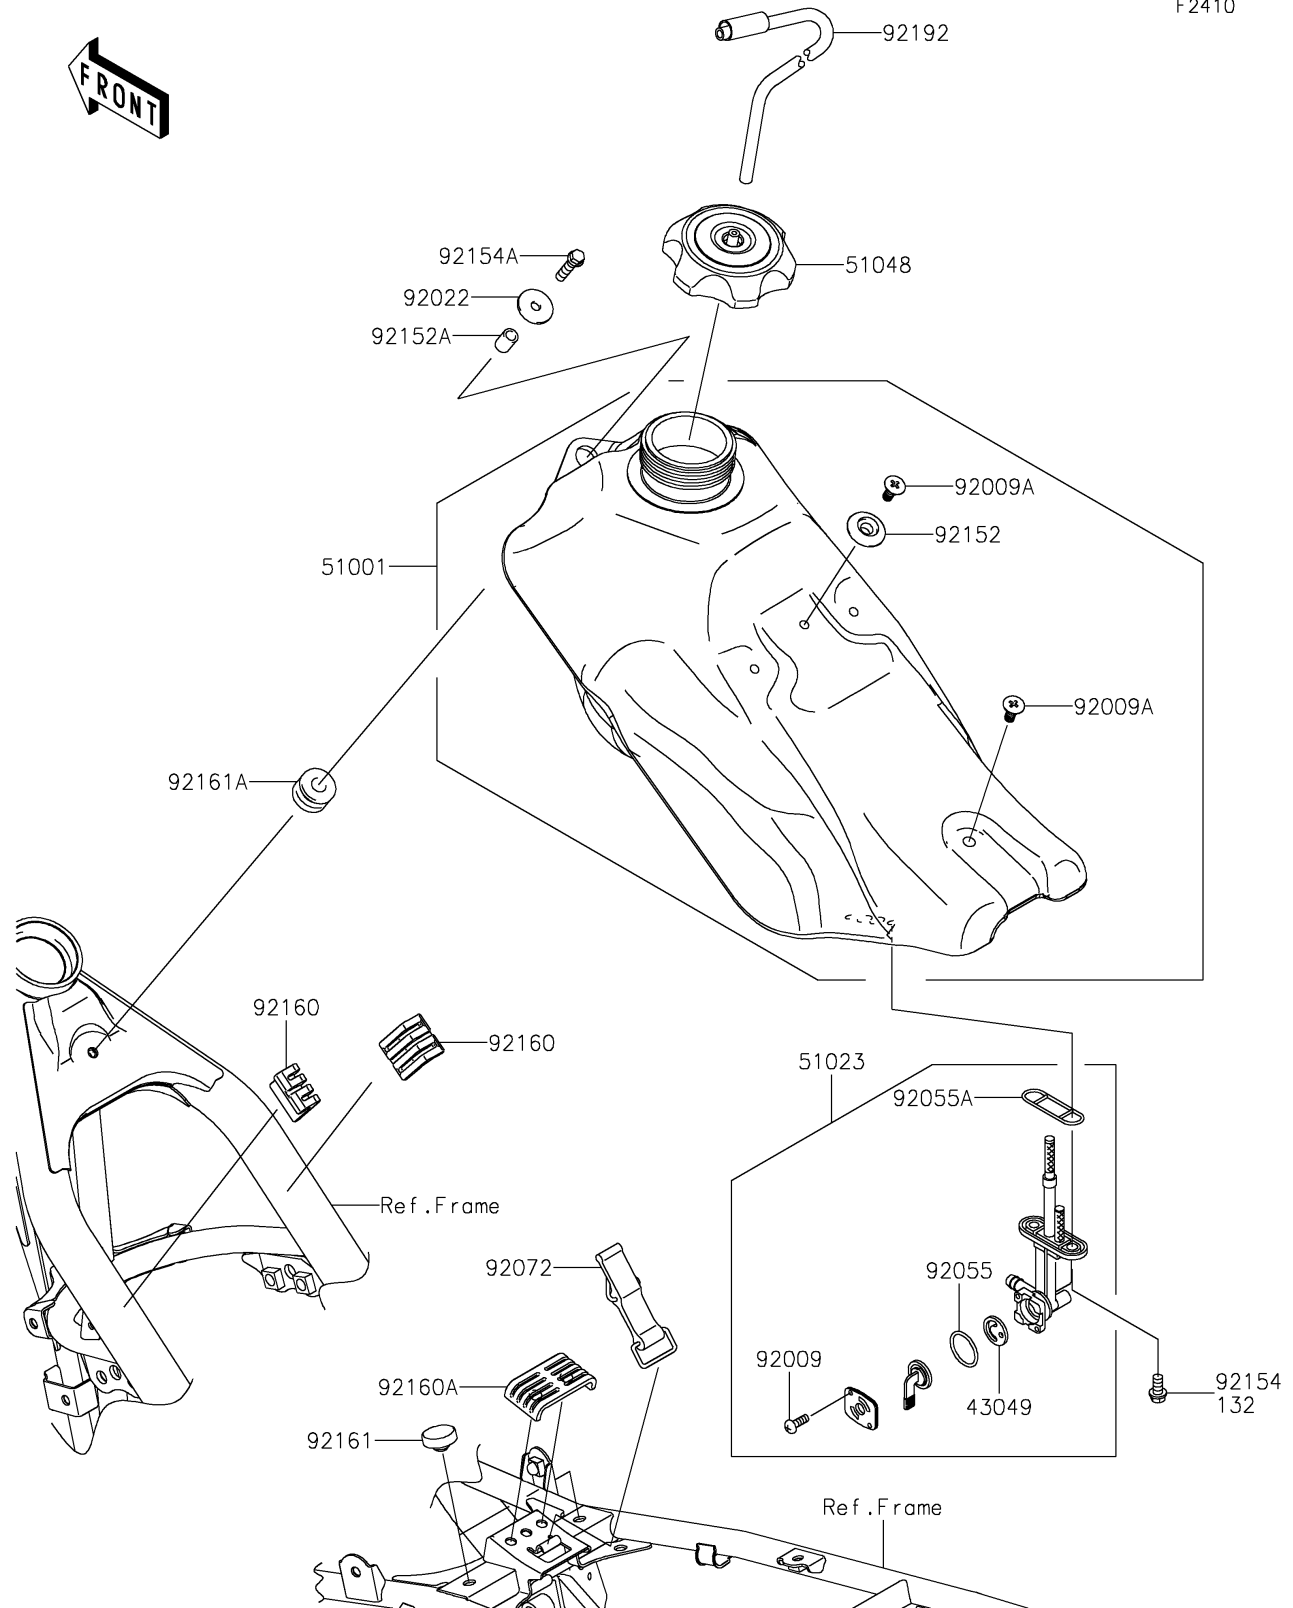

2026 KLX[®]140R F

PARTS DIAGRAM

Fuel Tank

F2410

2026 KLX[®]140R F

PARTS LIST

Fuel Tank

ITEM NAME	PART NUMBER	QUANTITY
PACKING,VALVE (Ref # 43049)	43049-1102	1
TANK-COMP-FUEL (Ref # 51001)	51001-0924	1
TAP-ASSY,FUEL (Ref # 51023)	51023-0720	1
CAP-ASSY-TANK,FUEL (Ref # 51048)	51048-0009	1
SCREW,3X5 (Ref # 92009)	92009-1123	2
SCREW,6MM (Ref # 92009A)	92009-1971	2
WASHER,6.5X24X2 (Ref # 92022)	92022-1690	1
RING-O,FUEL TAP LEVER (Ref # 92055)	92055-0960	1
RING-O,FUEL TAP PACKING (Ref # 92055A)	92055-1112	1
BAND,FUEL TANK (Ref # 92072)	92072-0109	1
COLLAR (Ref # 92152)	92152-0569	1
COLLAR,6.8X10X14 (Ref # 92152A)	92152-2888	1
BOLT,FLANGED,6X12 (Ref # 92154)	92154-2753	2
BOLT,FLANGED-SMALL,6X25 (Ref # 92154A)	92154-4445	1
DAMPER,FUEL TANK (Ref # 92160)	92160-1328	2
DAMPER,FUEL TANK,RR (Ref # 92160A)	92160-1397	1
DAMPER (Ref # 92161)	92161-0336	2
DAMPER (Ref # 92161A)	92161-1523	1
TUBE (Ref # 92192)	92192-0161	1