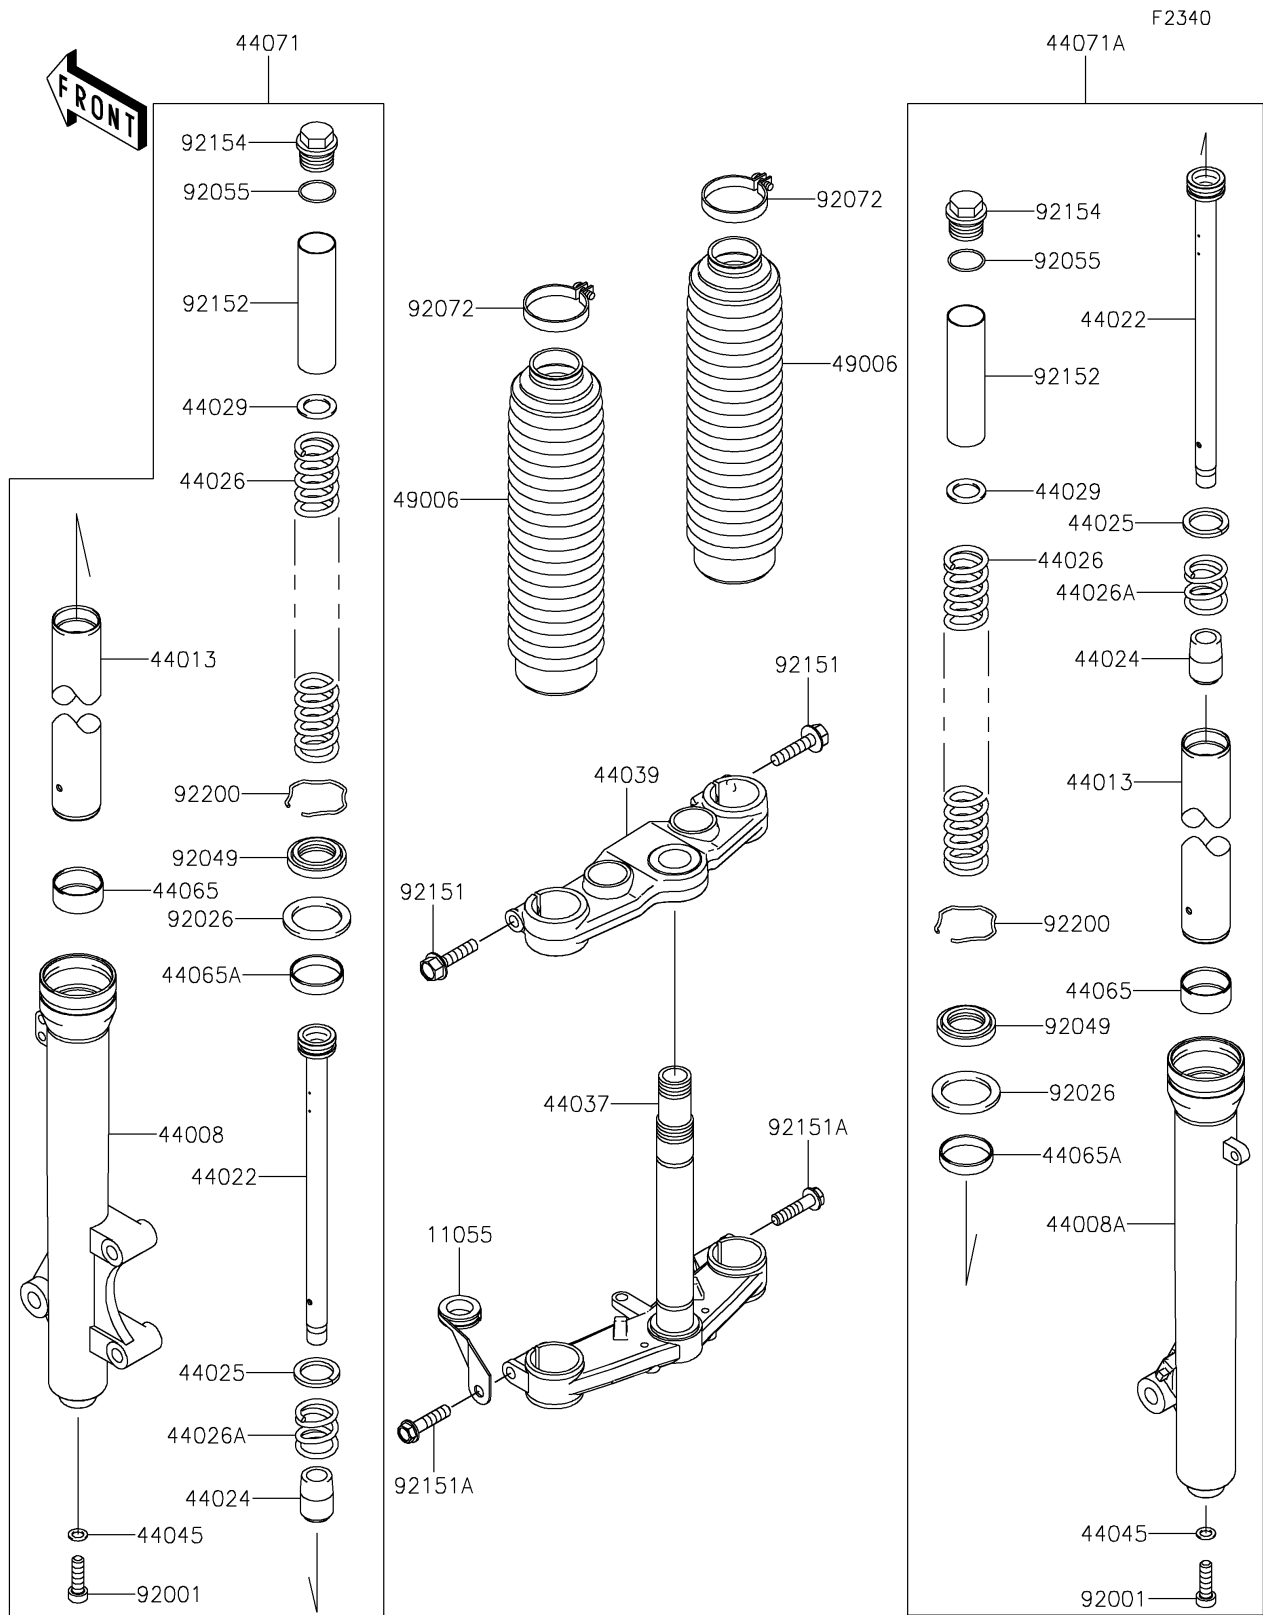

2026 KLX[®]140R F

PARTS DIAGRAM

Front Fork

2026 KLX[®]140R F

PARTS LIST

Front Fork

ITEM NAME

PART NUMBER

QUANTITY
