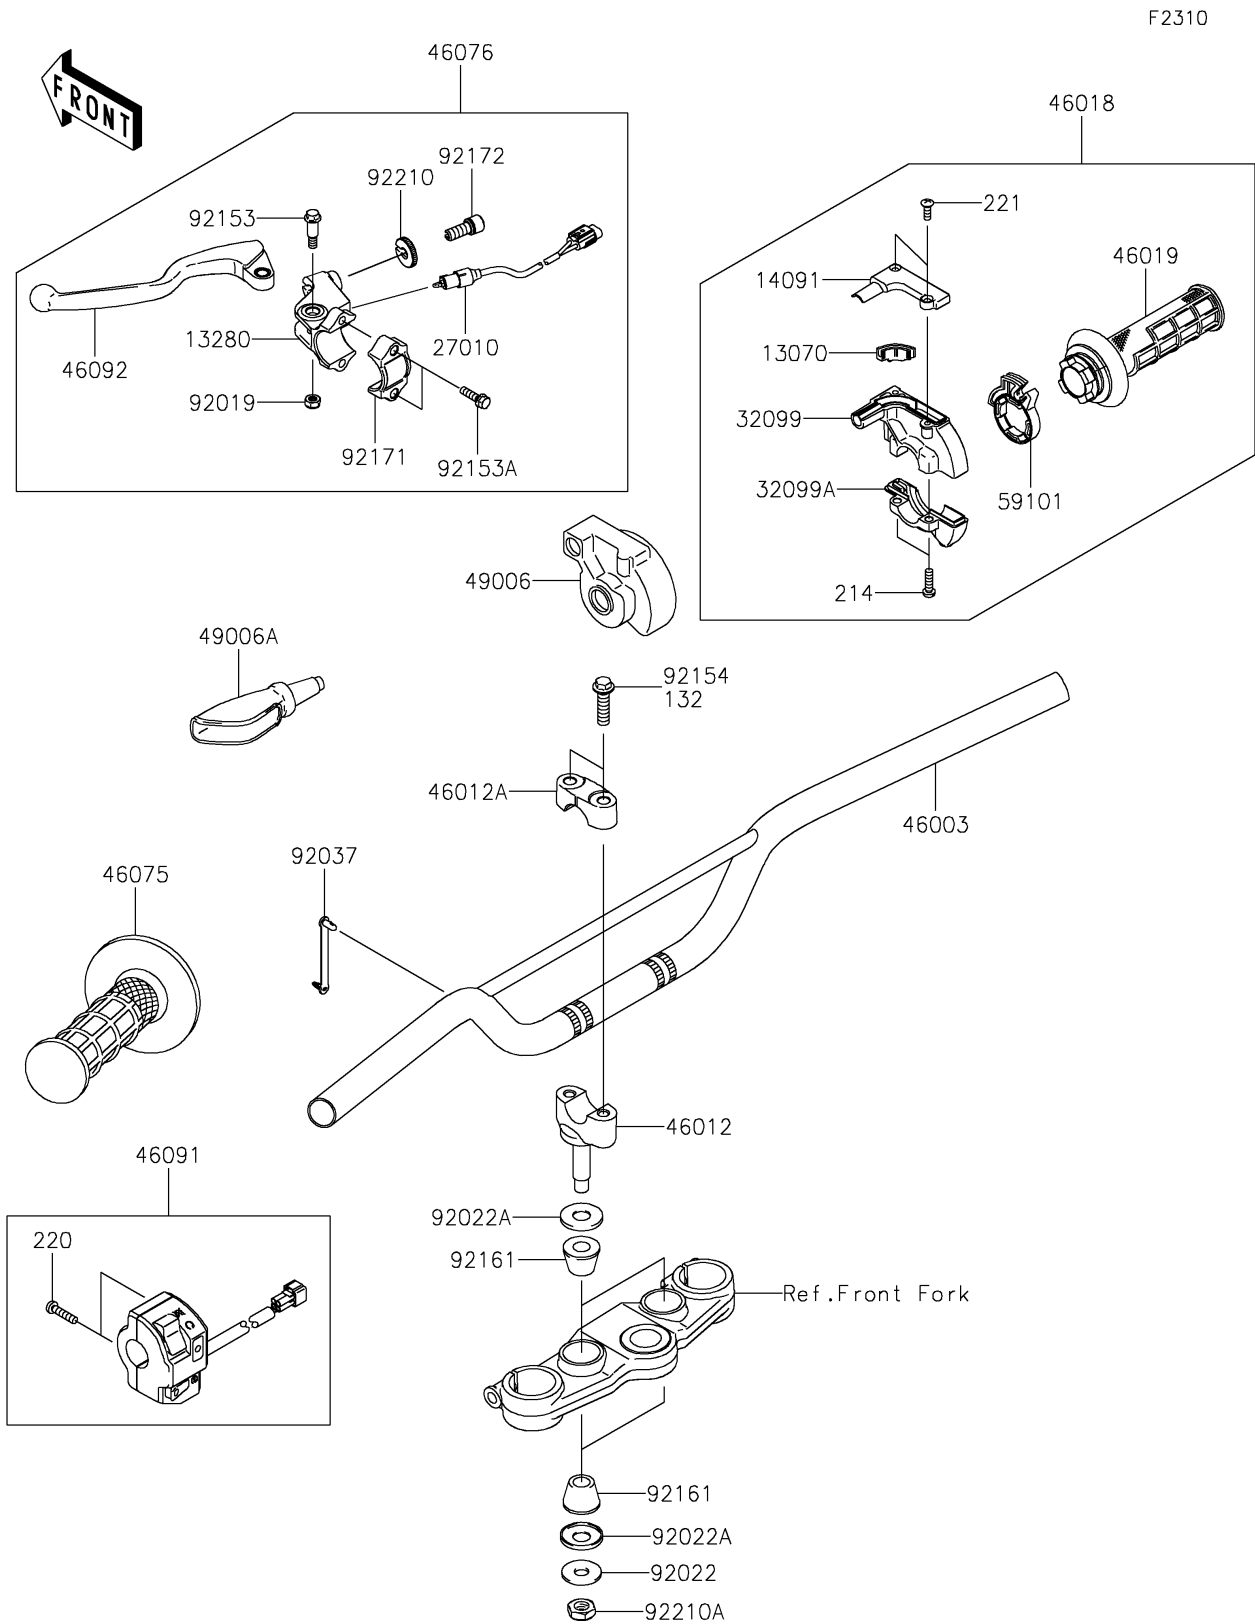

2026 KLX[®]140R F

PARTS DIAGRAM

Handlebar

2026 KLX[®]140R F

PARTS LIST

Handlebar

ITEM NAME

PART NUMBER

QUANTITY
