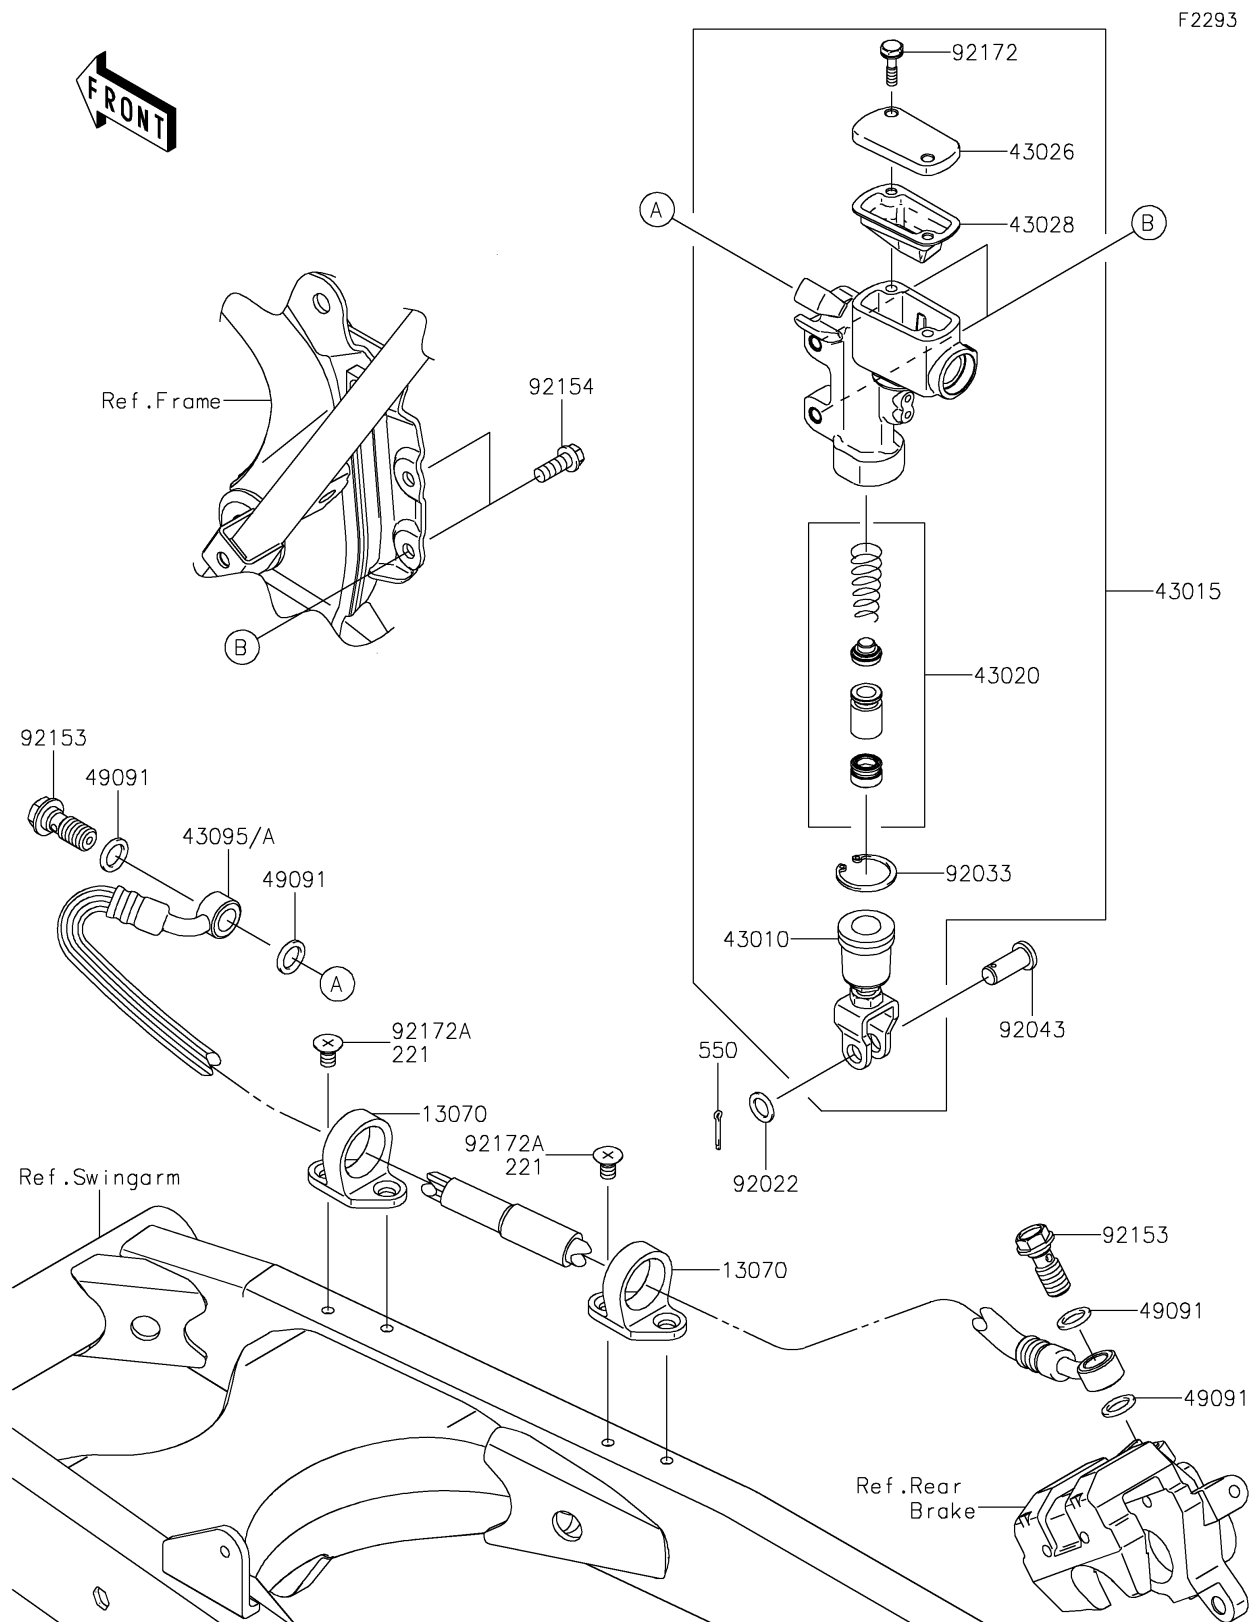

2026 KLX[®]140R F

PARTS DIAGRAM

Rear Master Cylinder

2026 KLX[®]140R F

PARTS LIST

Rear Master Cylinder

ITEM NAME

PART NUMBER

QUANTITY
