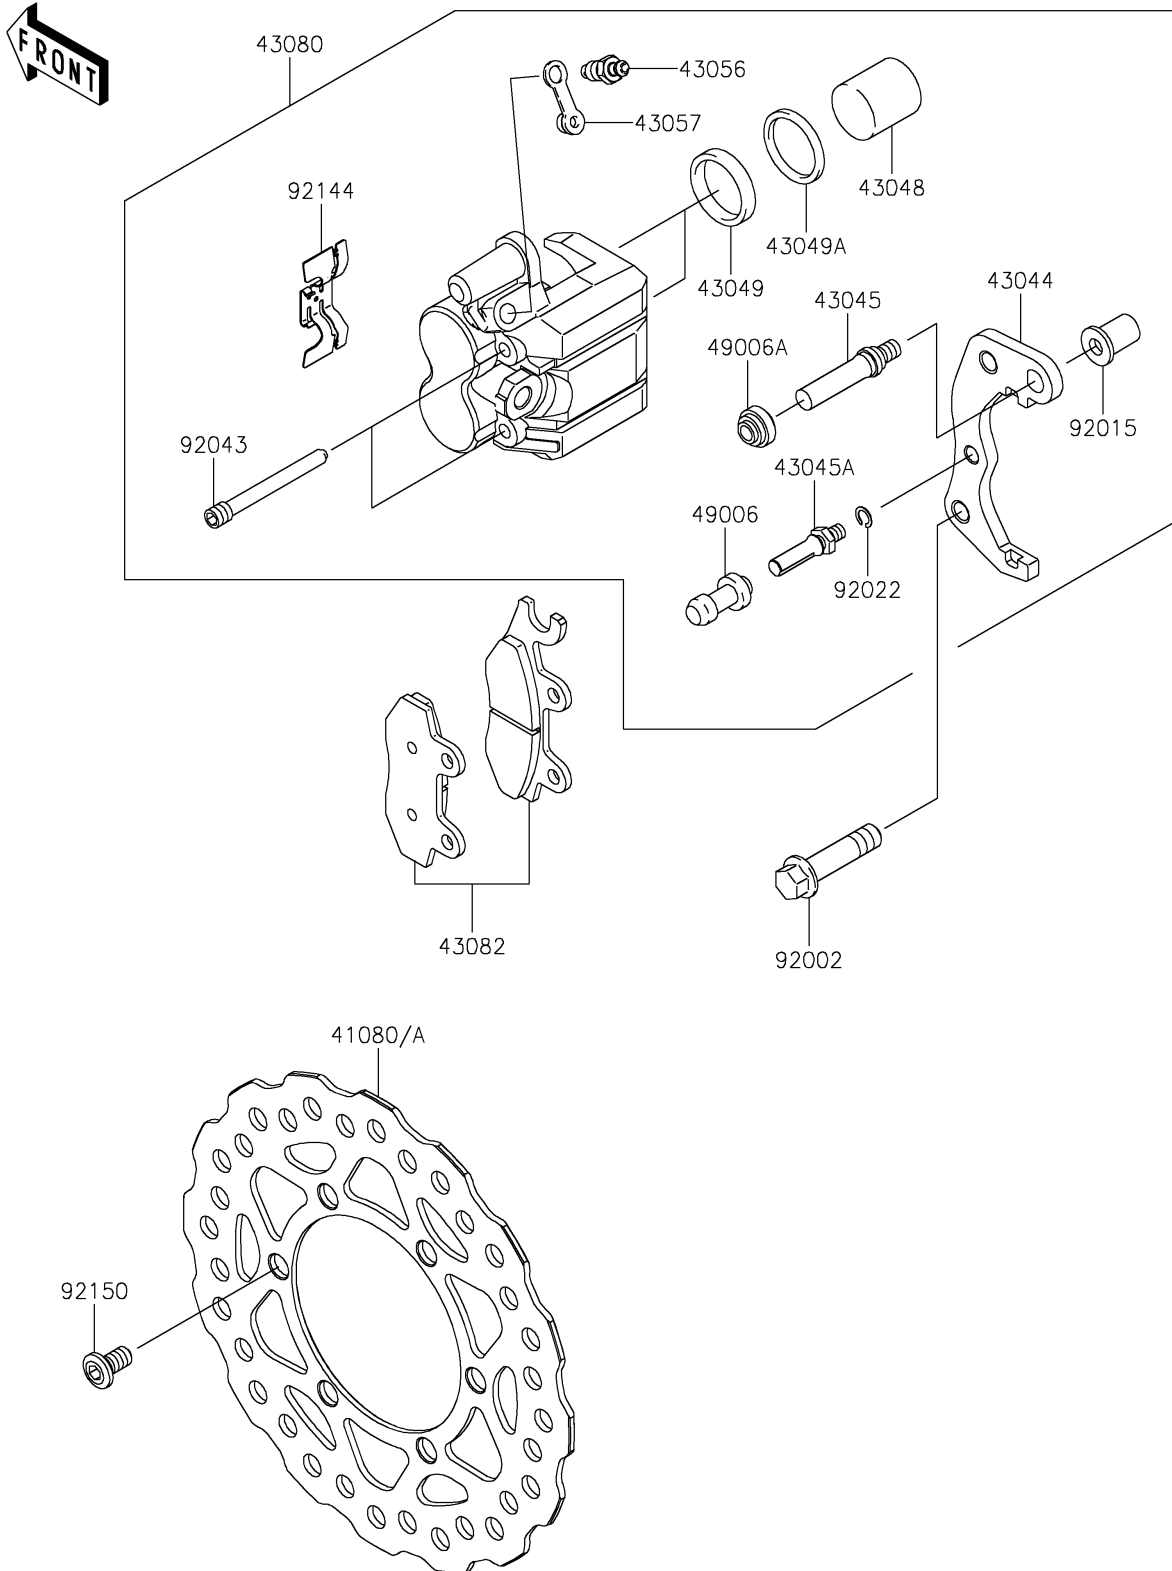

2026 KLX[®]140R F

PARTS DIAGRAM

Front Brake

F2292

2026 KLX[®]140R F

PARTS LIST

Front Brake

ITEM NAME

PART NUMBER

QUANTITY
