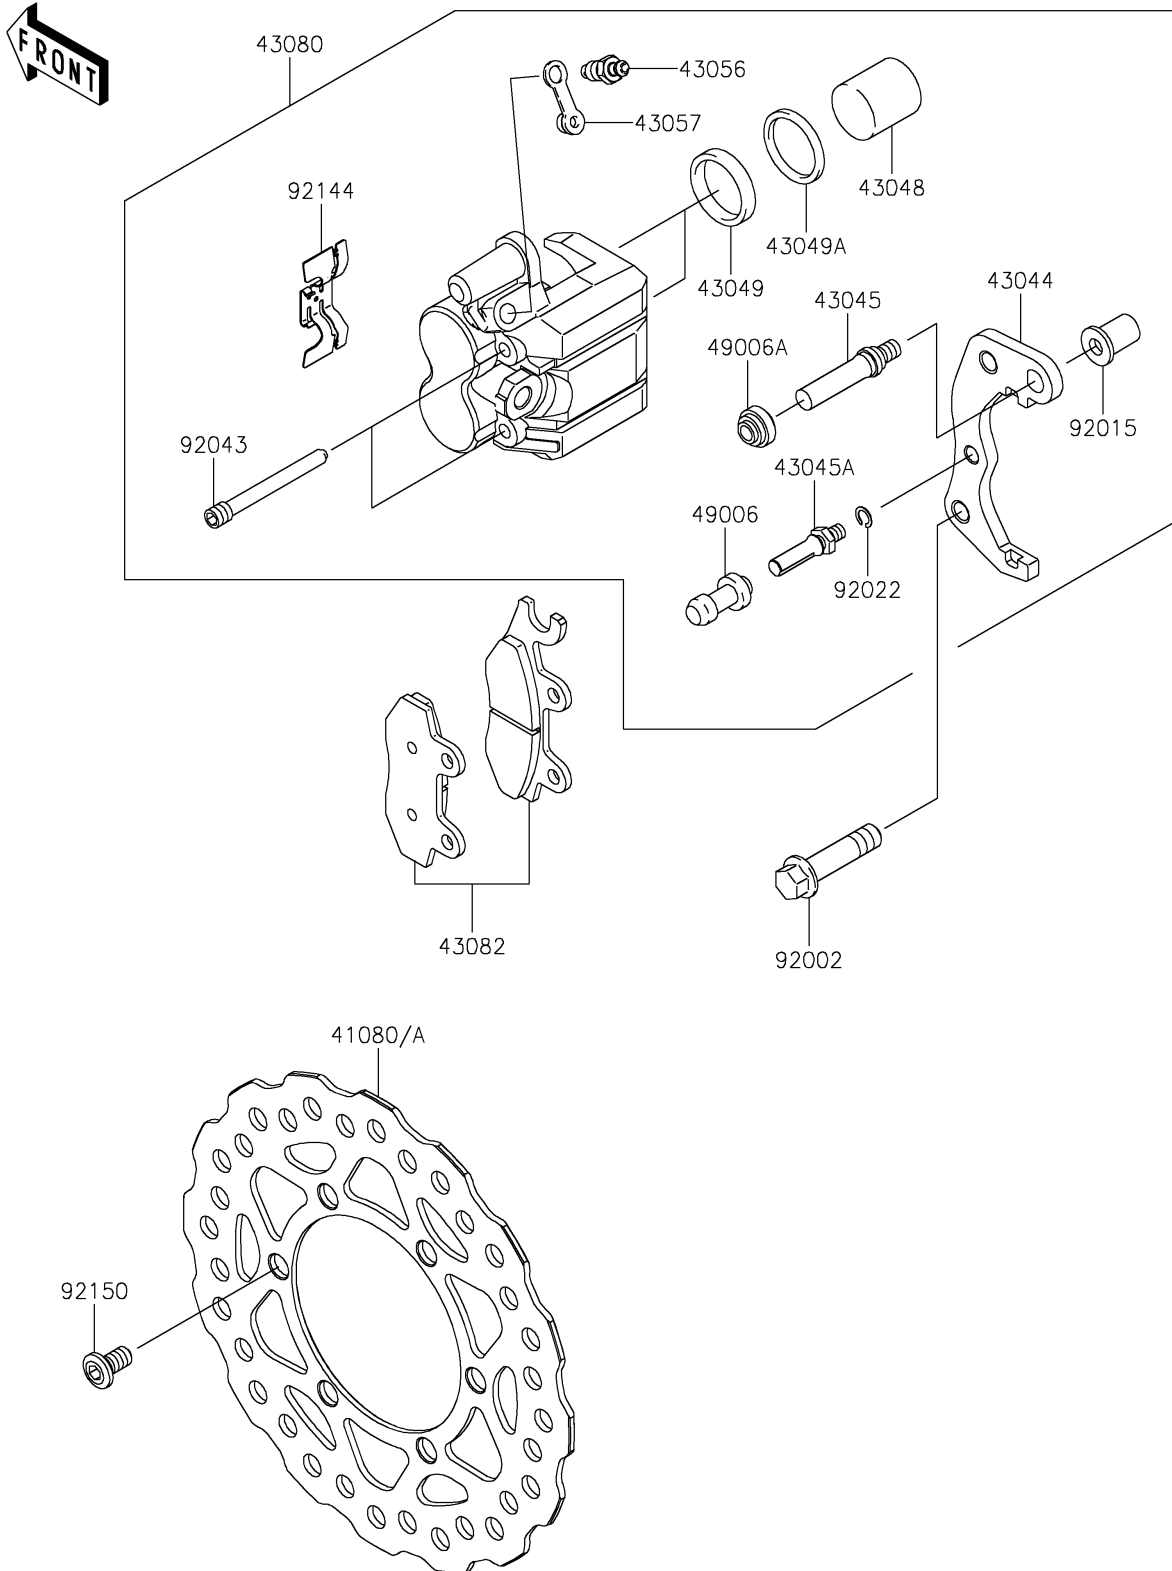

2023 KLX[®]140R F

PARTS DIAGRAM

Front Brake

F2292

2023 KLX[®]140R F

PARTS LIST

Front Brake

Kawasaki

Let the Good Times Roll[®]

ITEM NAME

PART NUMBER

QUANTITY
