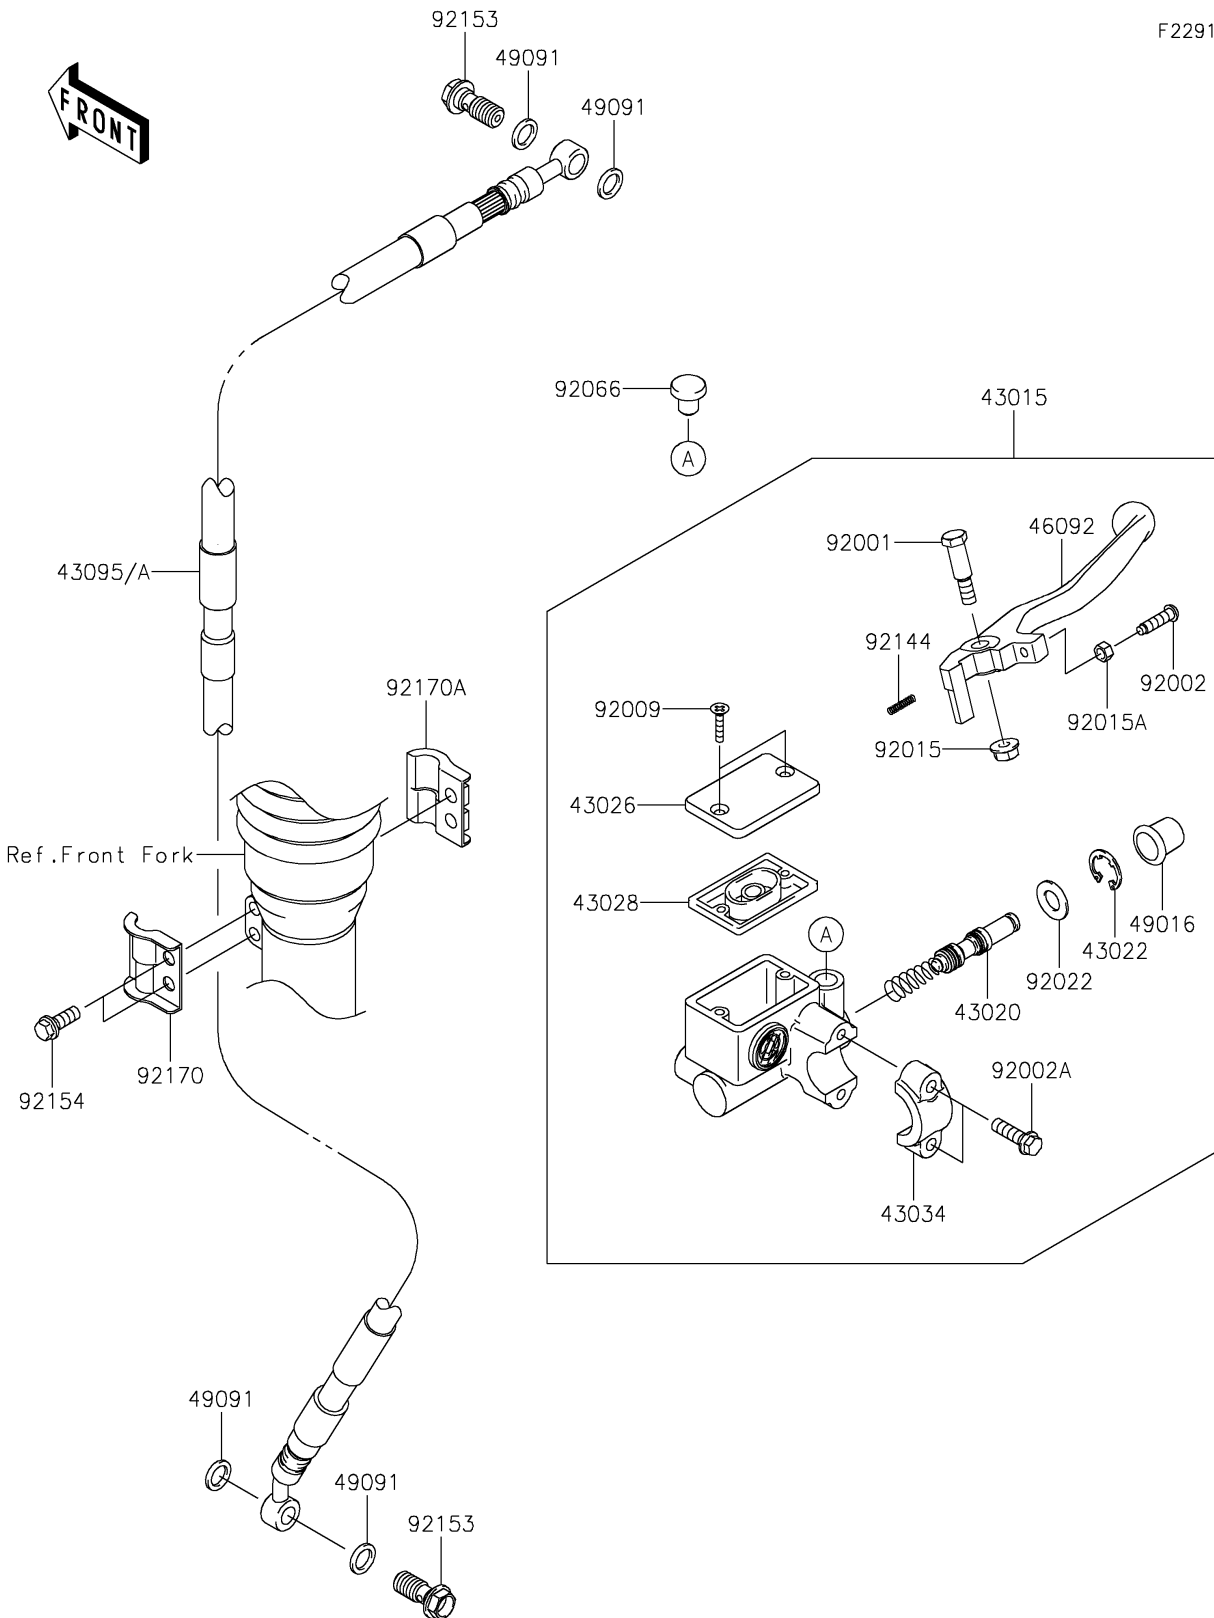

2026 KLX[®]140R F

PARTS DIAGRAM

Front Master Cylinder

F2291

2026 KLX[®]140R F

PARTS LIST

Front Master Cylinder

ITEM NAME

PART NUMBER

QUANTITY
