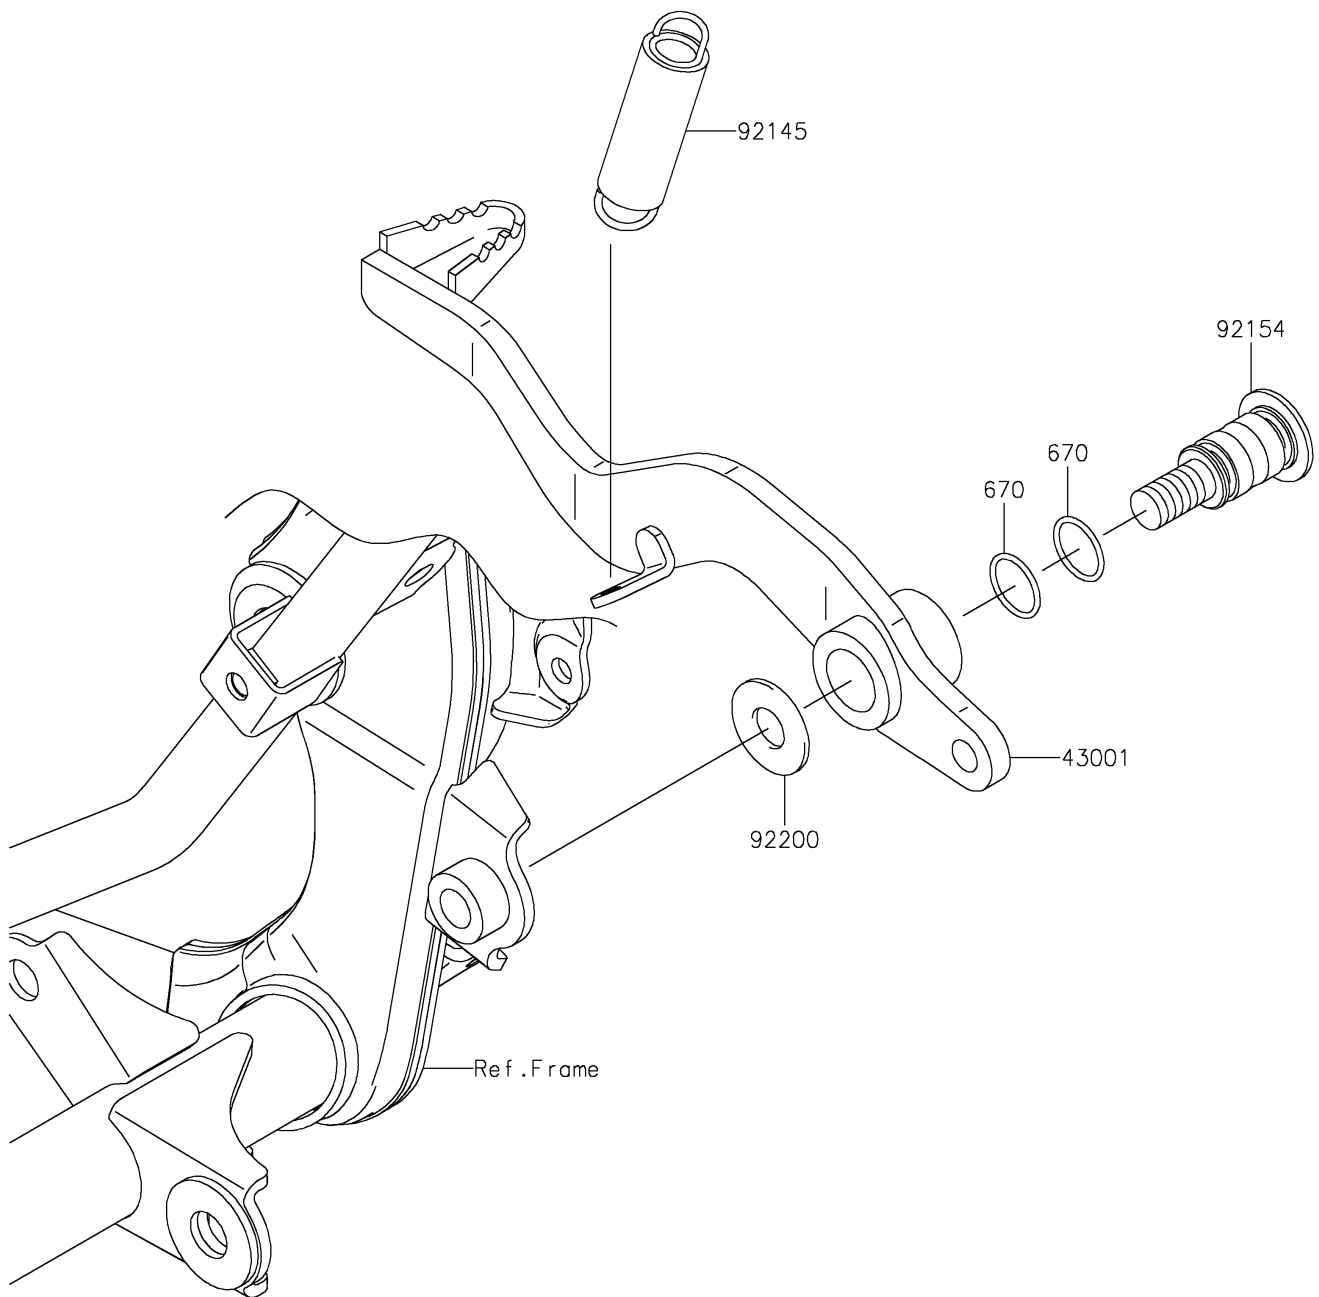

2026 KLX[®]140R F

PARTS DIAGRAM

Brake Pedal

F2260

2026 KLX[®]140R F

PARTS LIST

Brake Pedal

Kawasaki

Let the Good Times Roll[®]

ITEM NAME

PART NUMBER

QUANTITY
