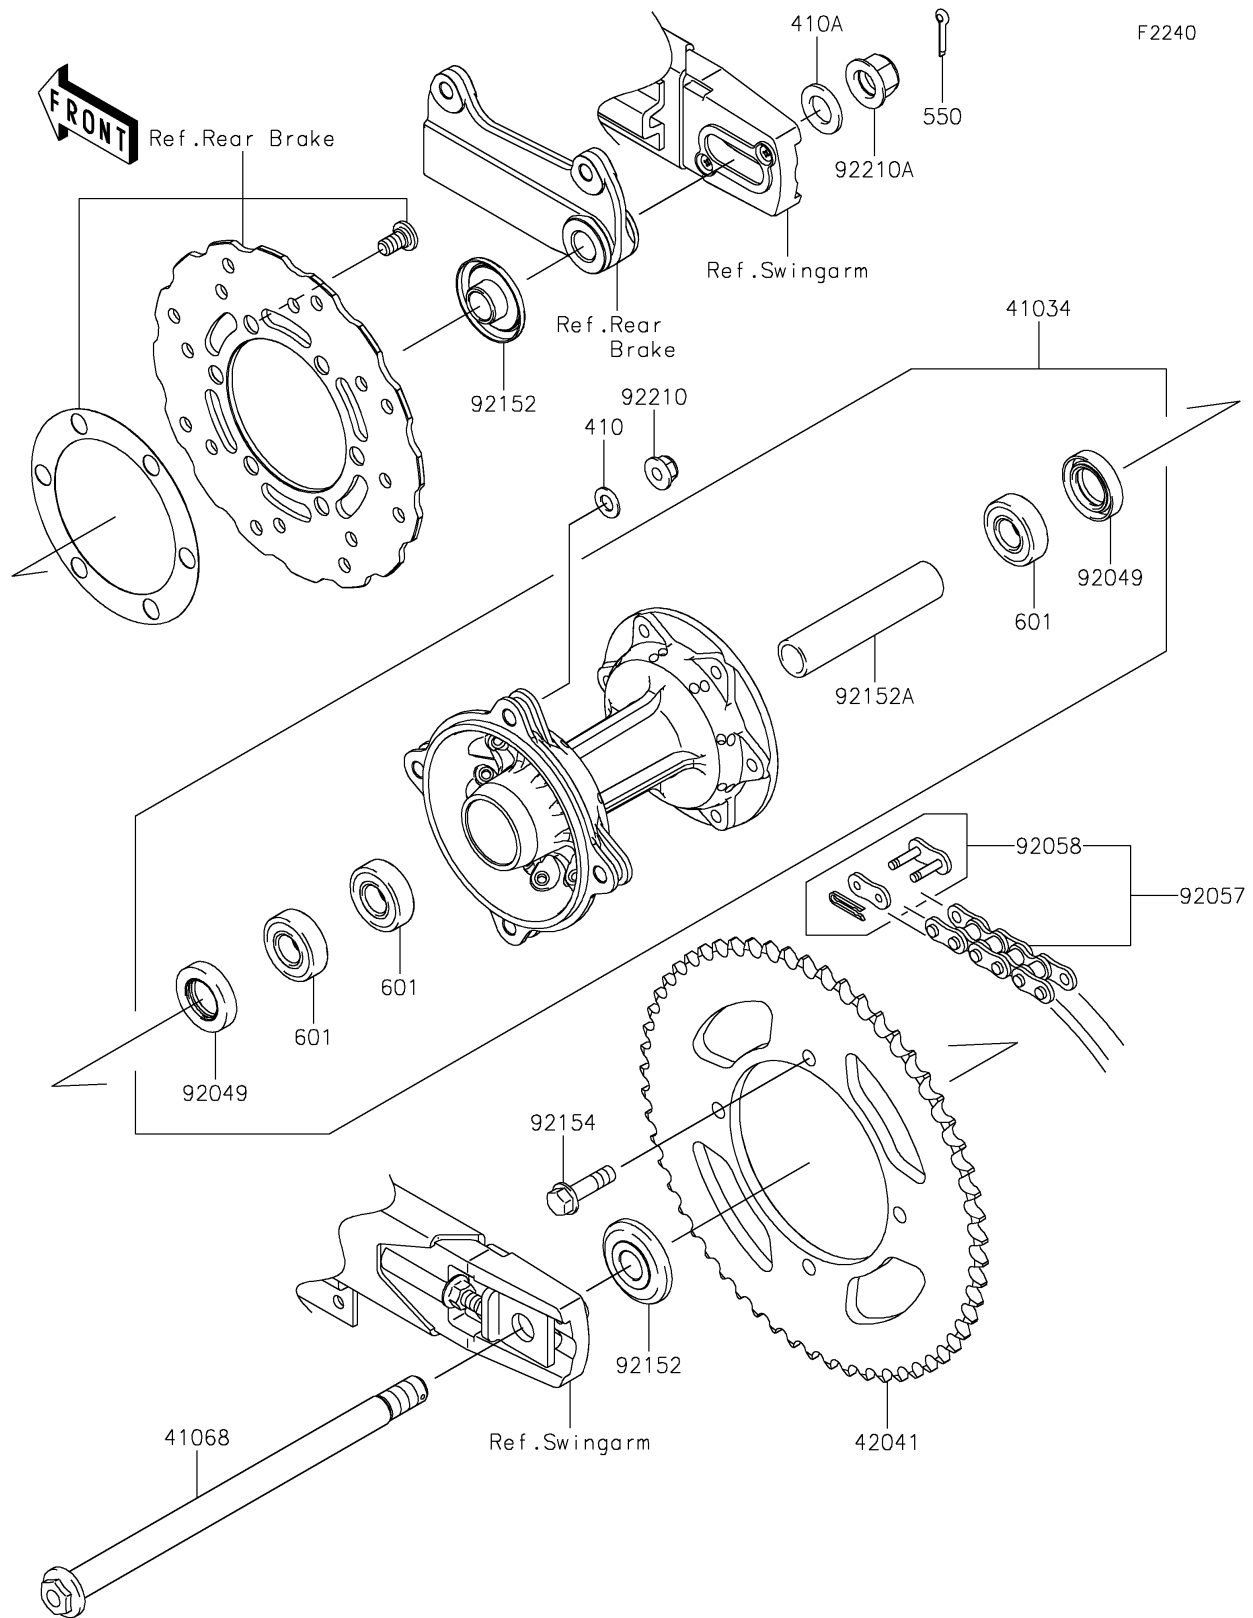

2026 KLX[®]140R F

PARTS DIAGRAM

Rear Hub

2026 KLX[®]140R F

PARTS LIST

Rear Hub

ITEM NAME

PART NUMBER

QUANTITY
