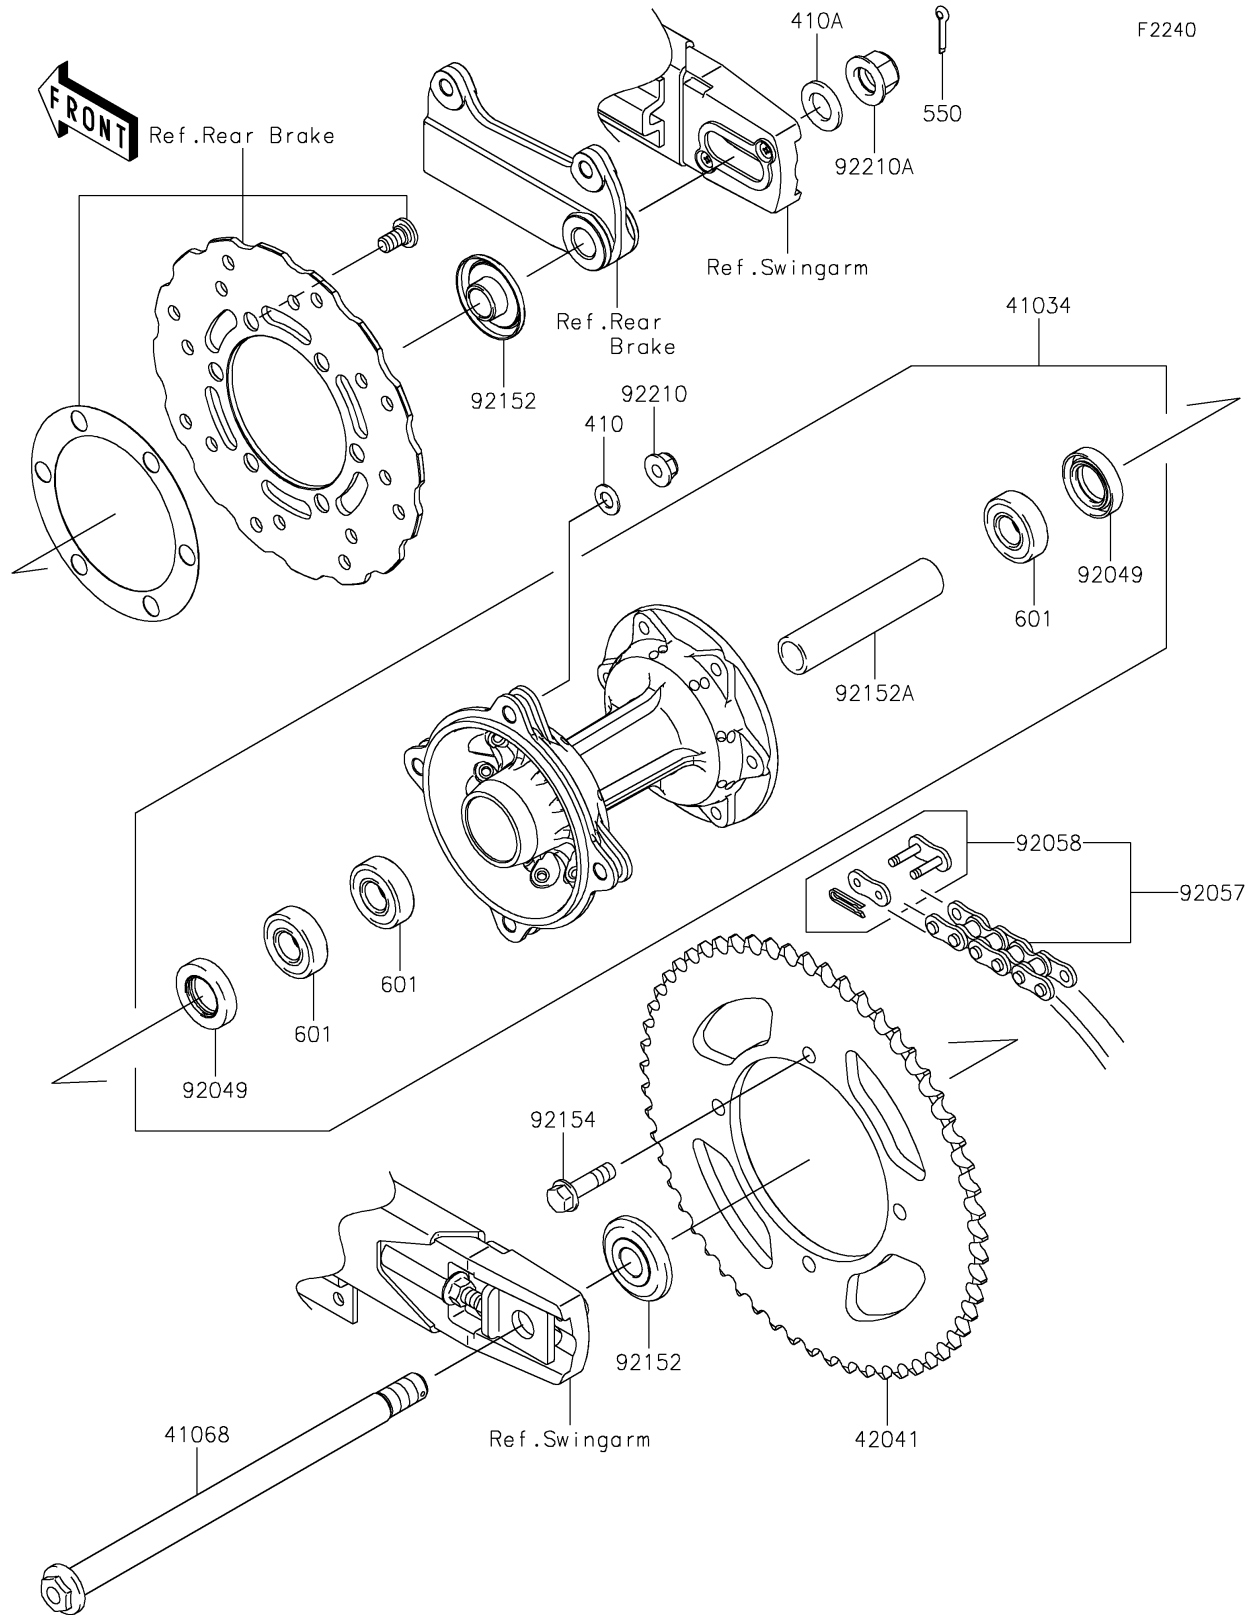

2023 KLX[®]140R F

PARTS DIAGRAM

Rear Hub

2023 KLX[®]140R F

PARTS LIST

Rear Hub

ITEM NAME

PART NUMBER

QUANTITY
