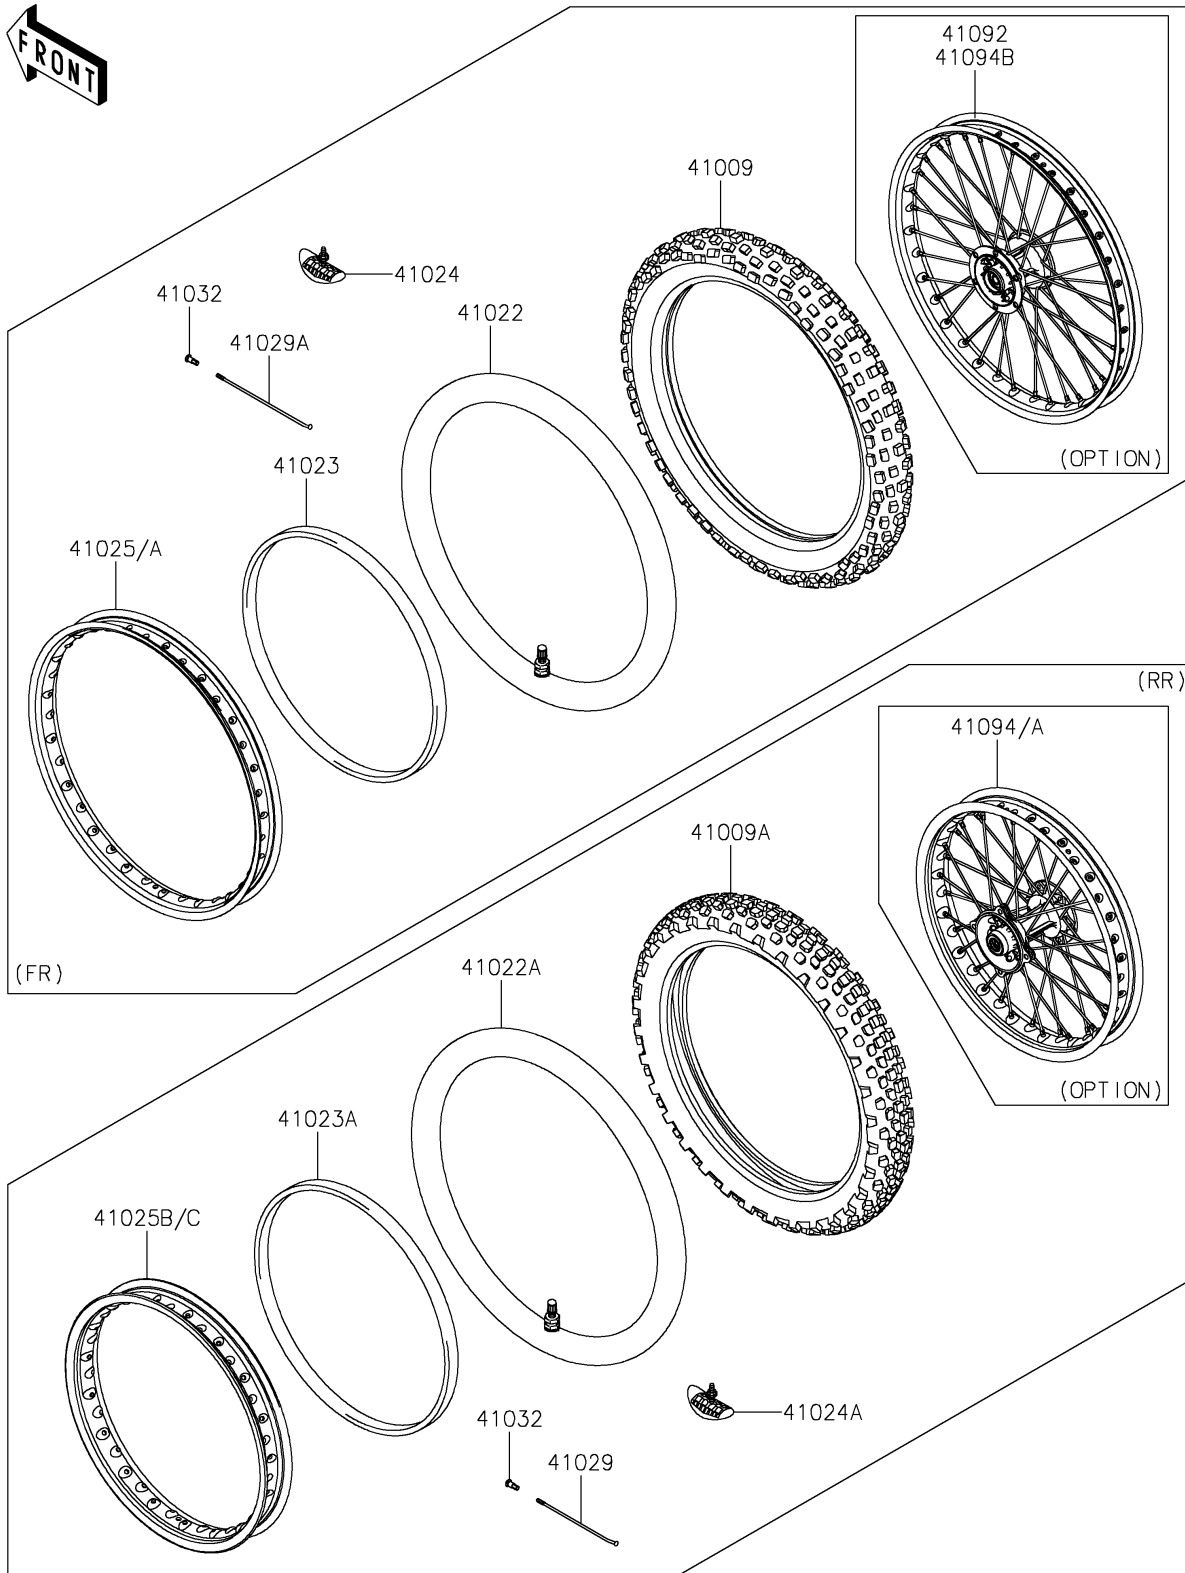

2026 KLX[®]140R F

PARTS DIAGRAM

Wheels/Tires

F2210

2026 KLX[®]140R F

PARTS LIST

Wheels/Tires

Kawasaki

Let the Good Times Roll[®]

ITEM NAME

PART NUMBER

QUANTITY
