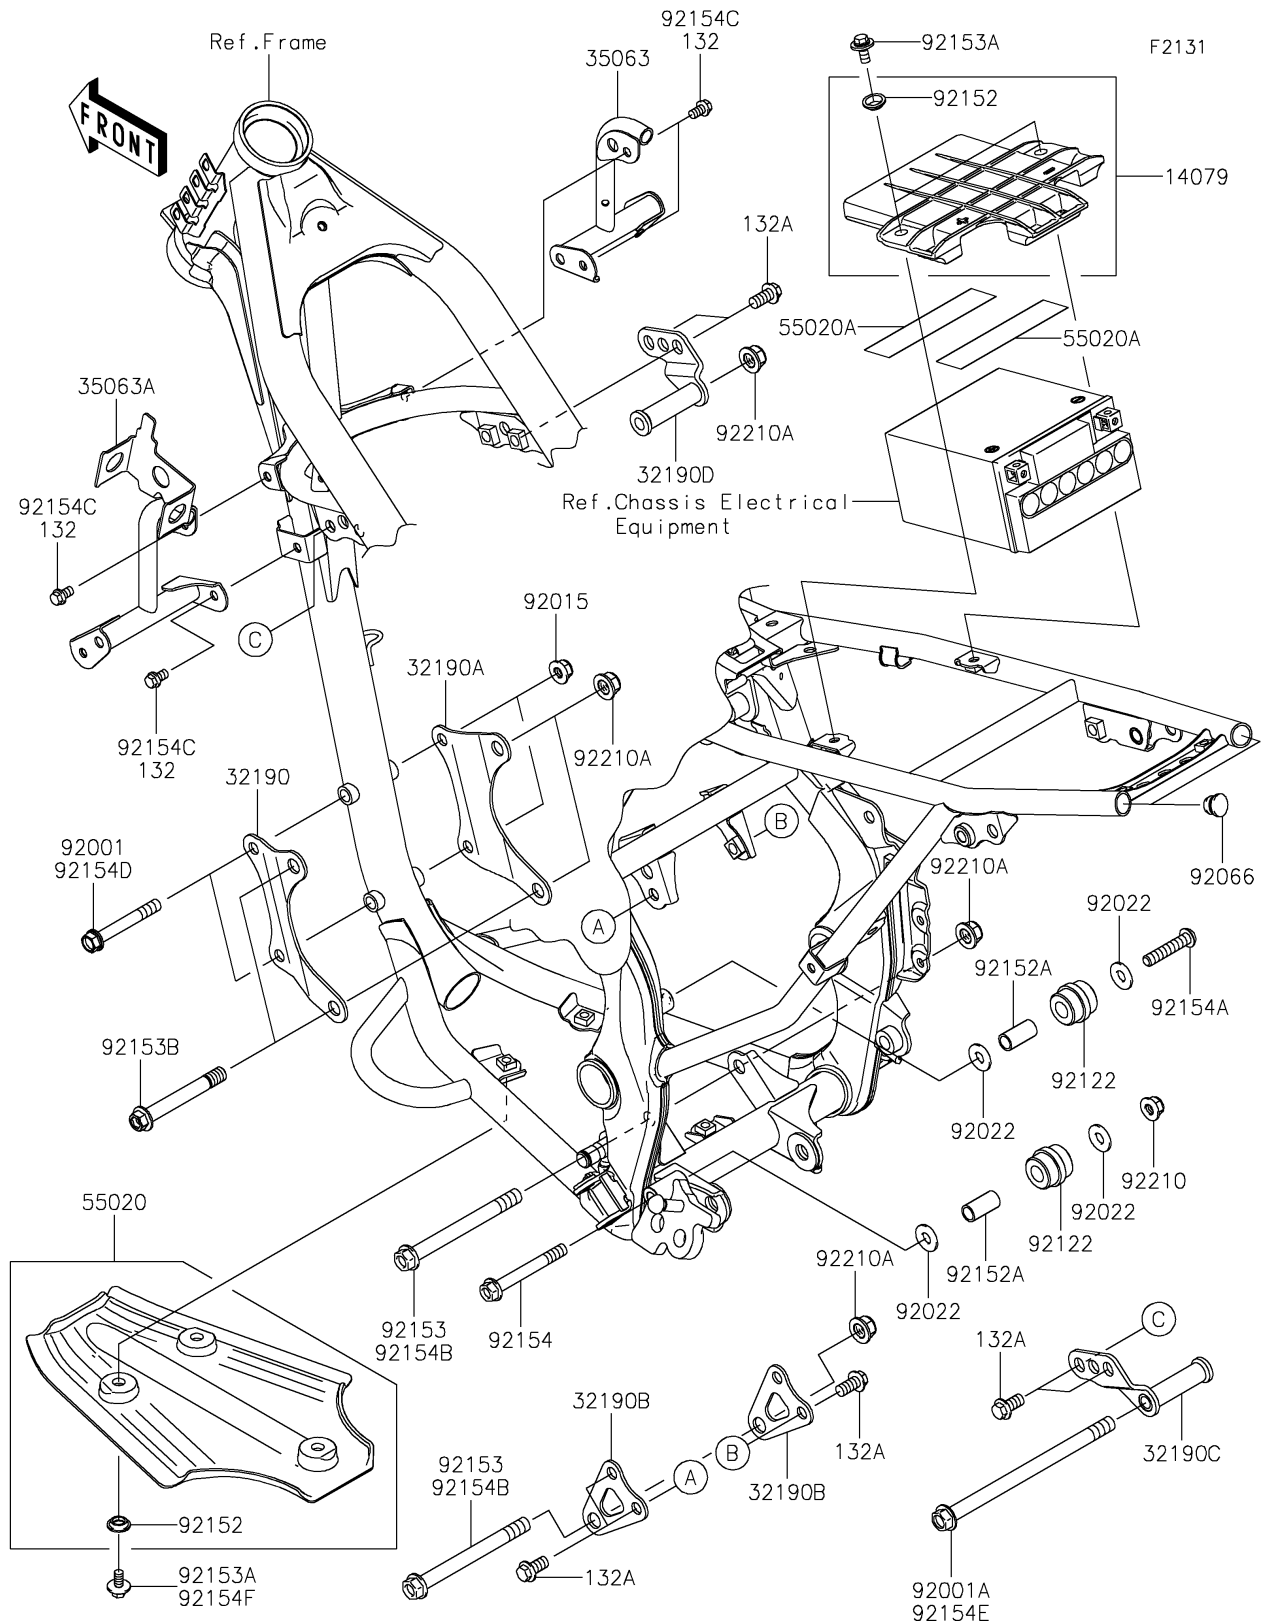

2023 KLX[®]140R F

PARTS DIAGRAM

Frame Fittings

2023 KLX[®]140R F

PARTS LIST

Frame Fittings

Kawasaki

Let the Good Times Roll[®]

ITEM NAME

PART NUMBER

QUANTITY
