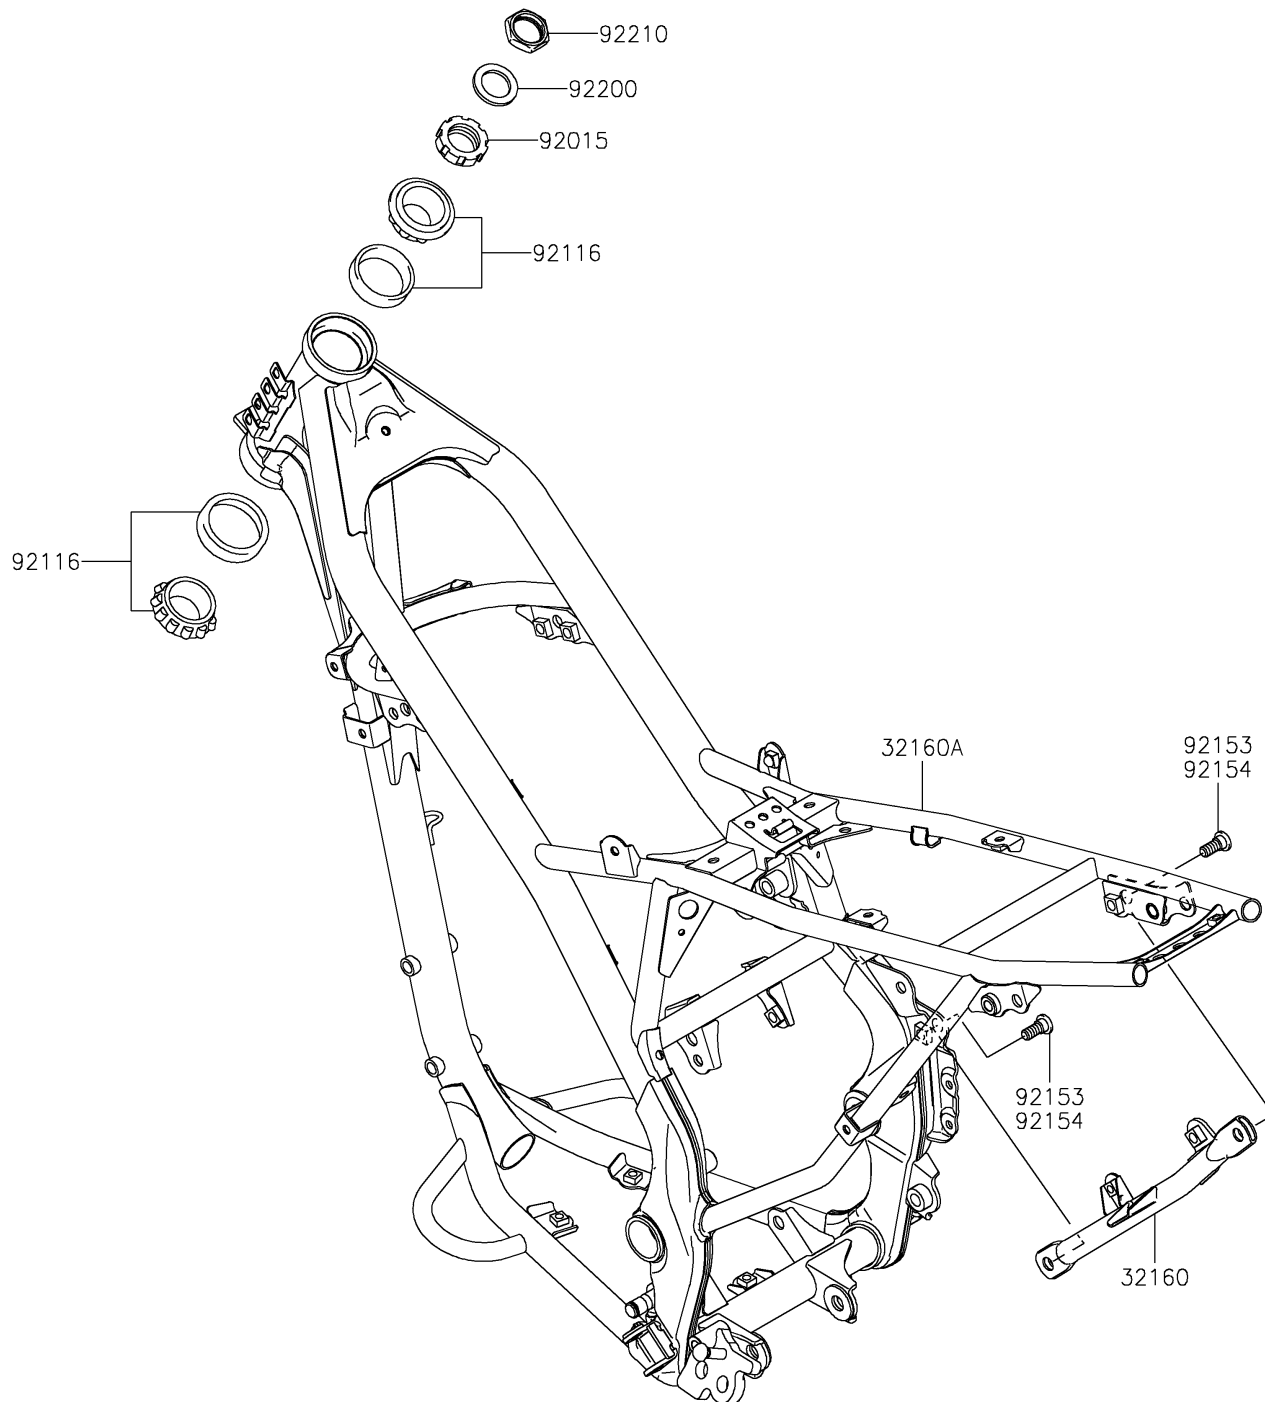

2026 KLX®140R F

PARTS DIAGRAM

Frame

Kawasaki

Let the Good Times Roll®

F2120