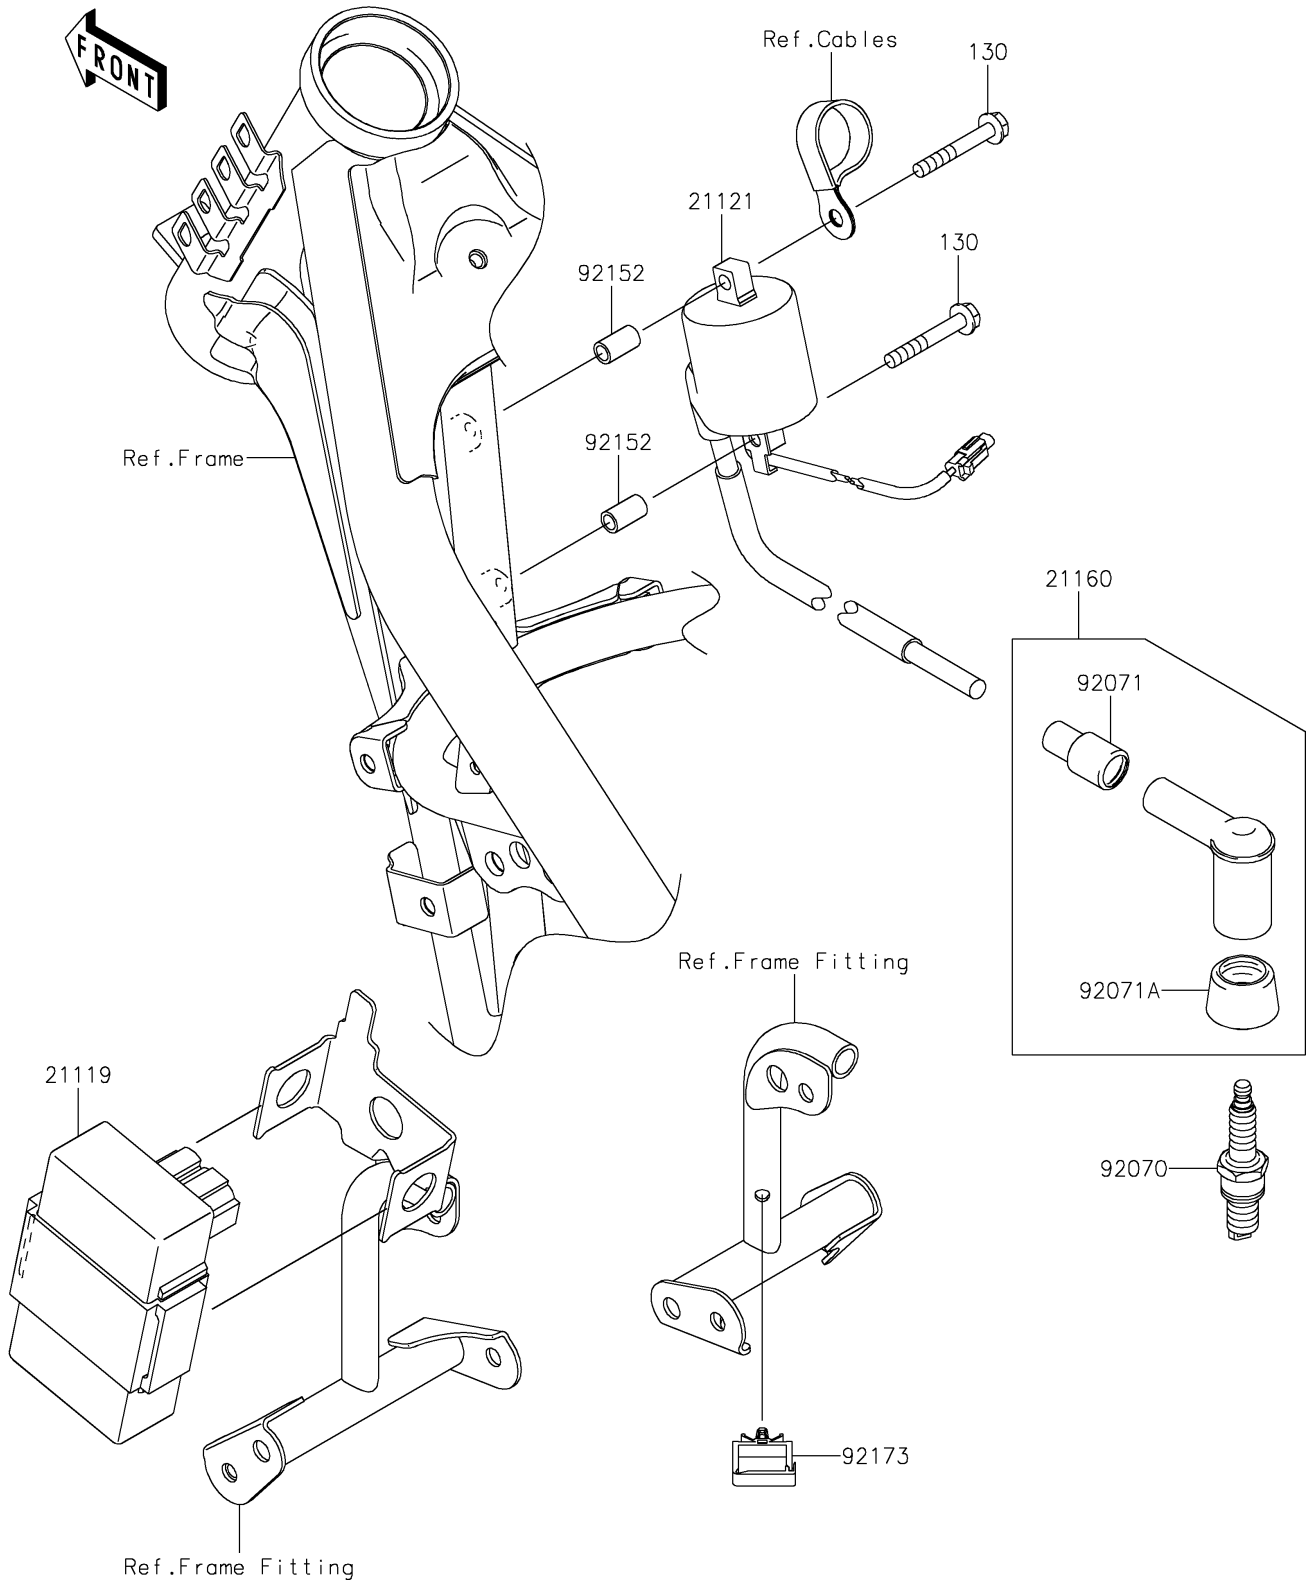

2026 KLX[®]140R F

PARTS DIAGRAM

Ignition System

E1830

2026 KLX[®]140R F

PARTS LIST

Ignition System

ITEM NAME

PART NUMBER

QUANTITY
