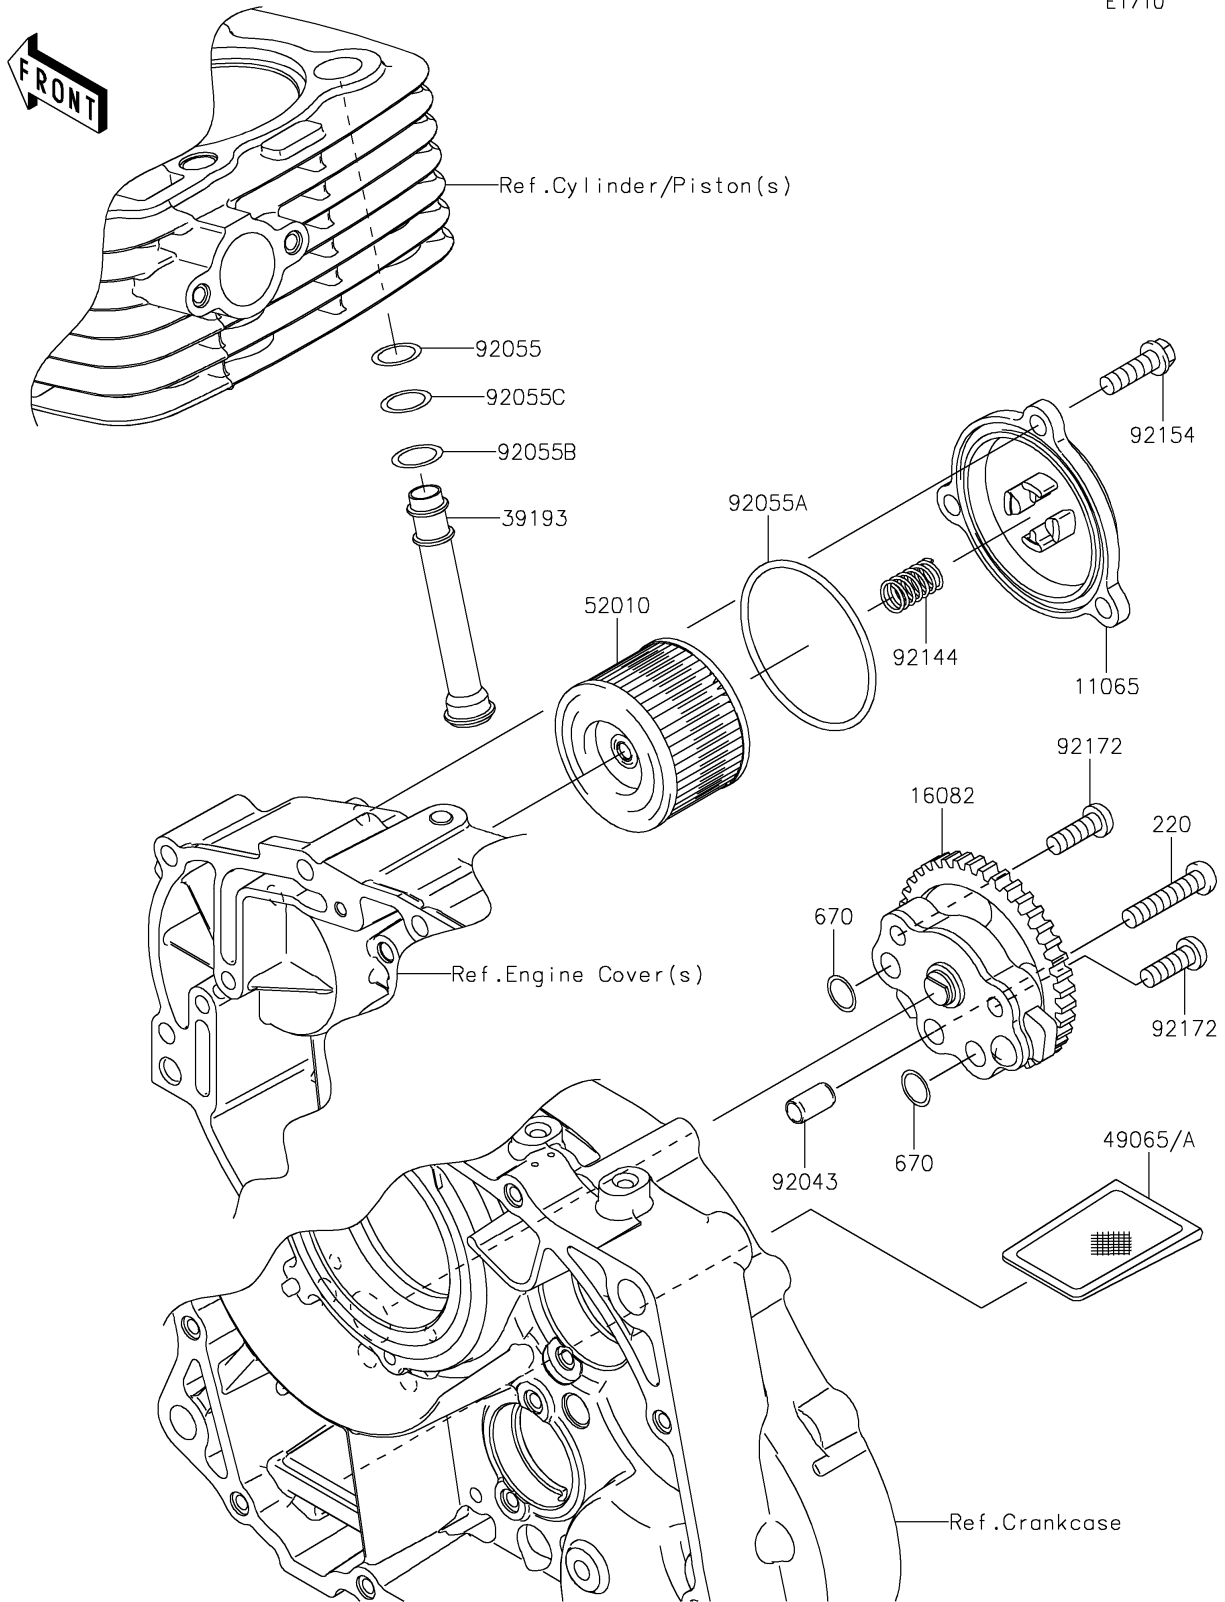

2026 KLX[®]140R F

PARTS DIAGRAM

Oil Pump

E1710

2026 KLX[®]140R F

PARTS LIST

Oil Pump

ITEM NAME

PART NUMBER

QUANTITY
