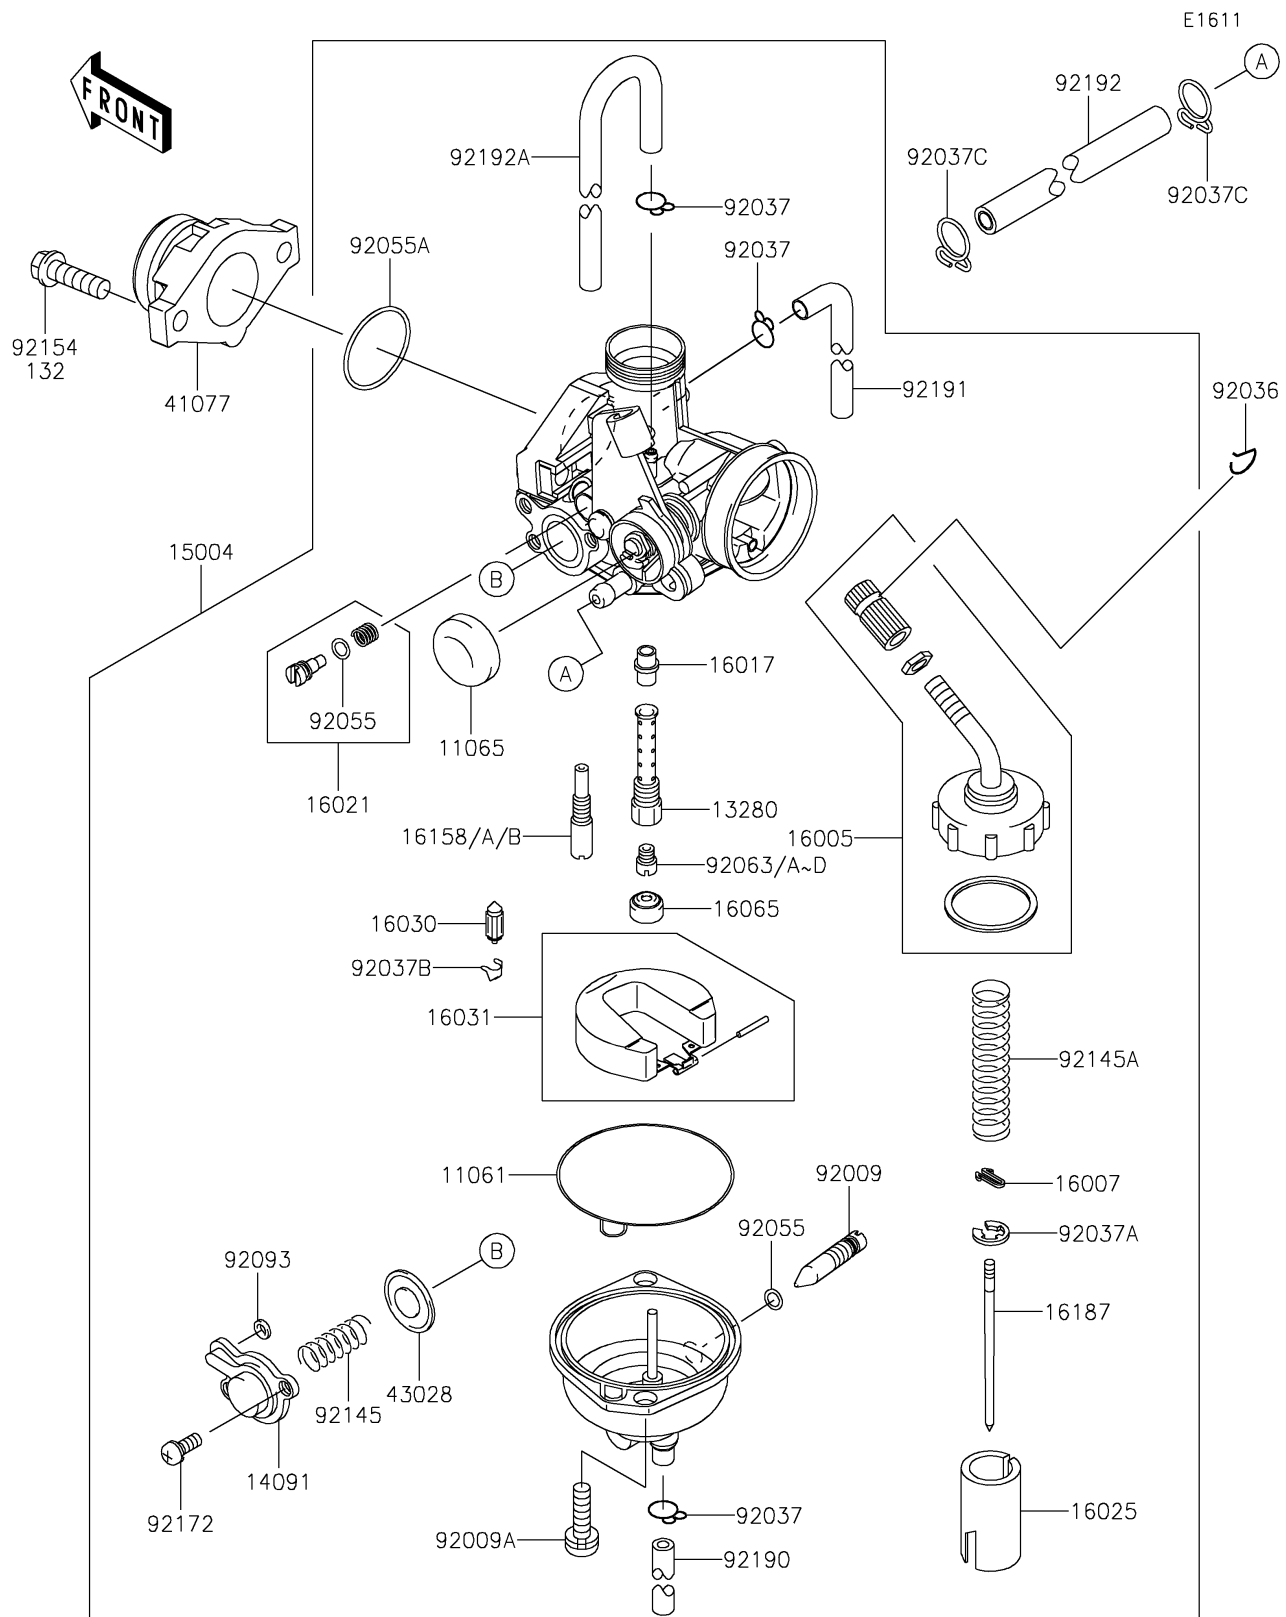

2026 KLX[®]140R F

PARTS DIAGRAM

Carburetor

2026 KLX[®]140R F

PARTS LIST

Carburetor

ITEM NAME

PART NUMBER

QUANTITY
