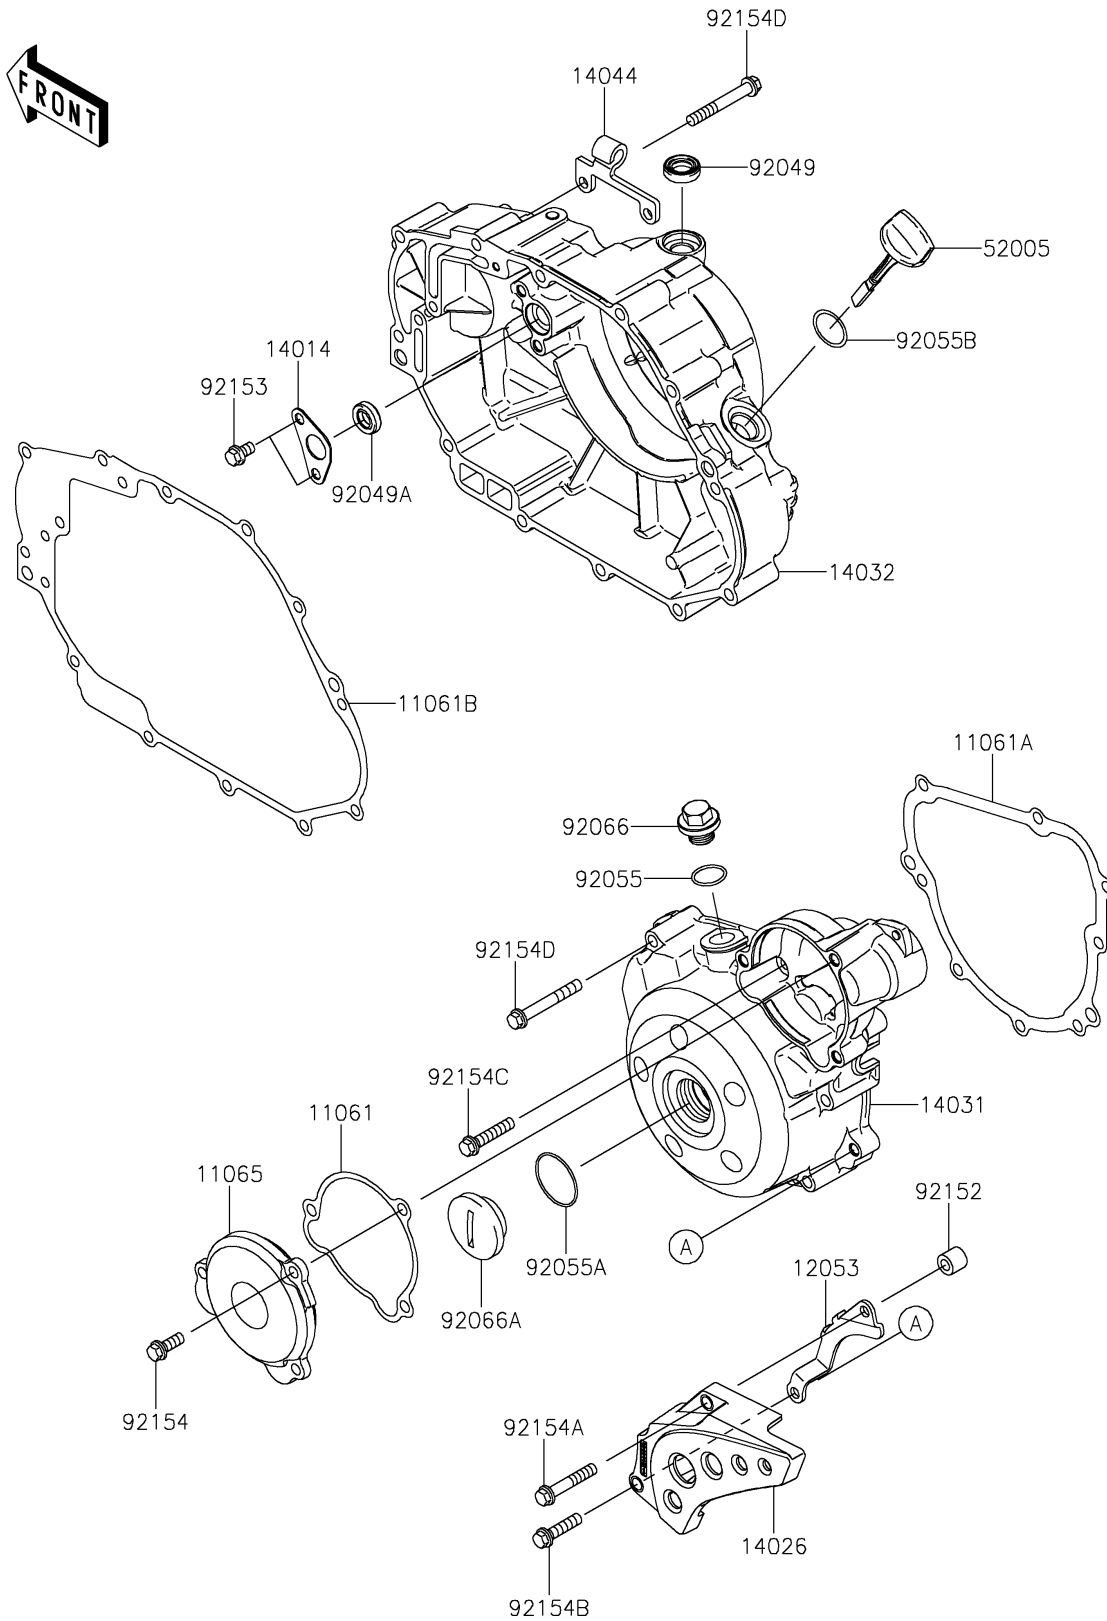

2026 KLX[®]140R F

PARTS DIAGRAM

Engine Cover(s)

E1431

2026 KLX[®]140R F

PARTS LIST

Engine Cover(s)

ITEM NAME

PART NUMBER

QUANTITY
