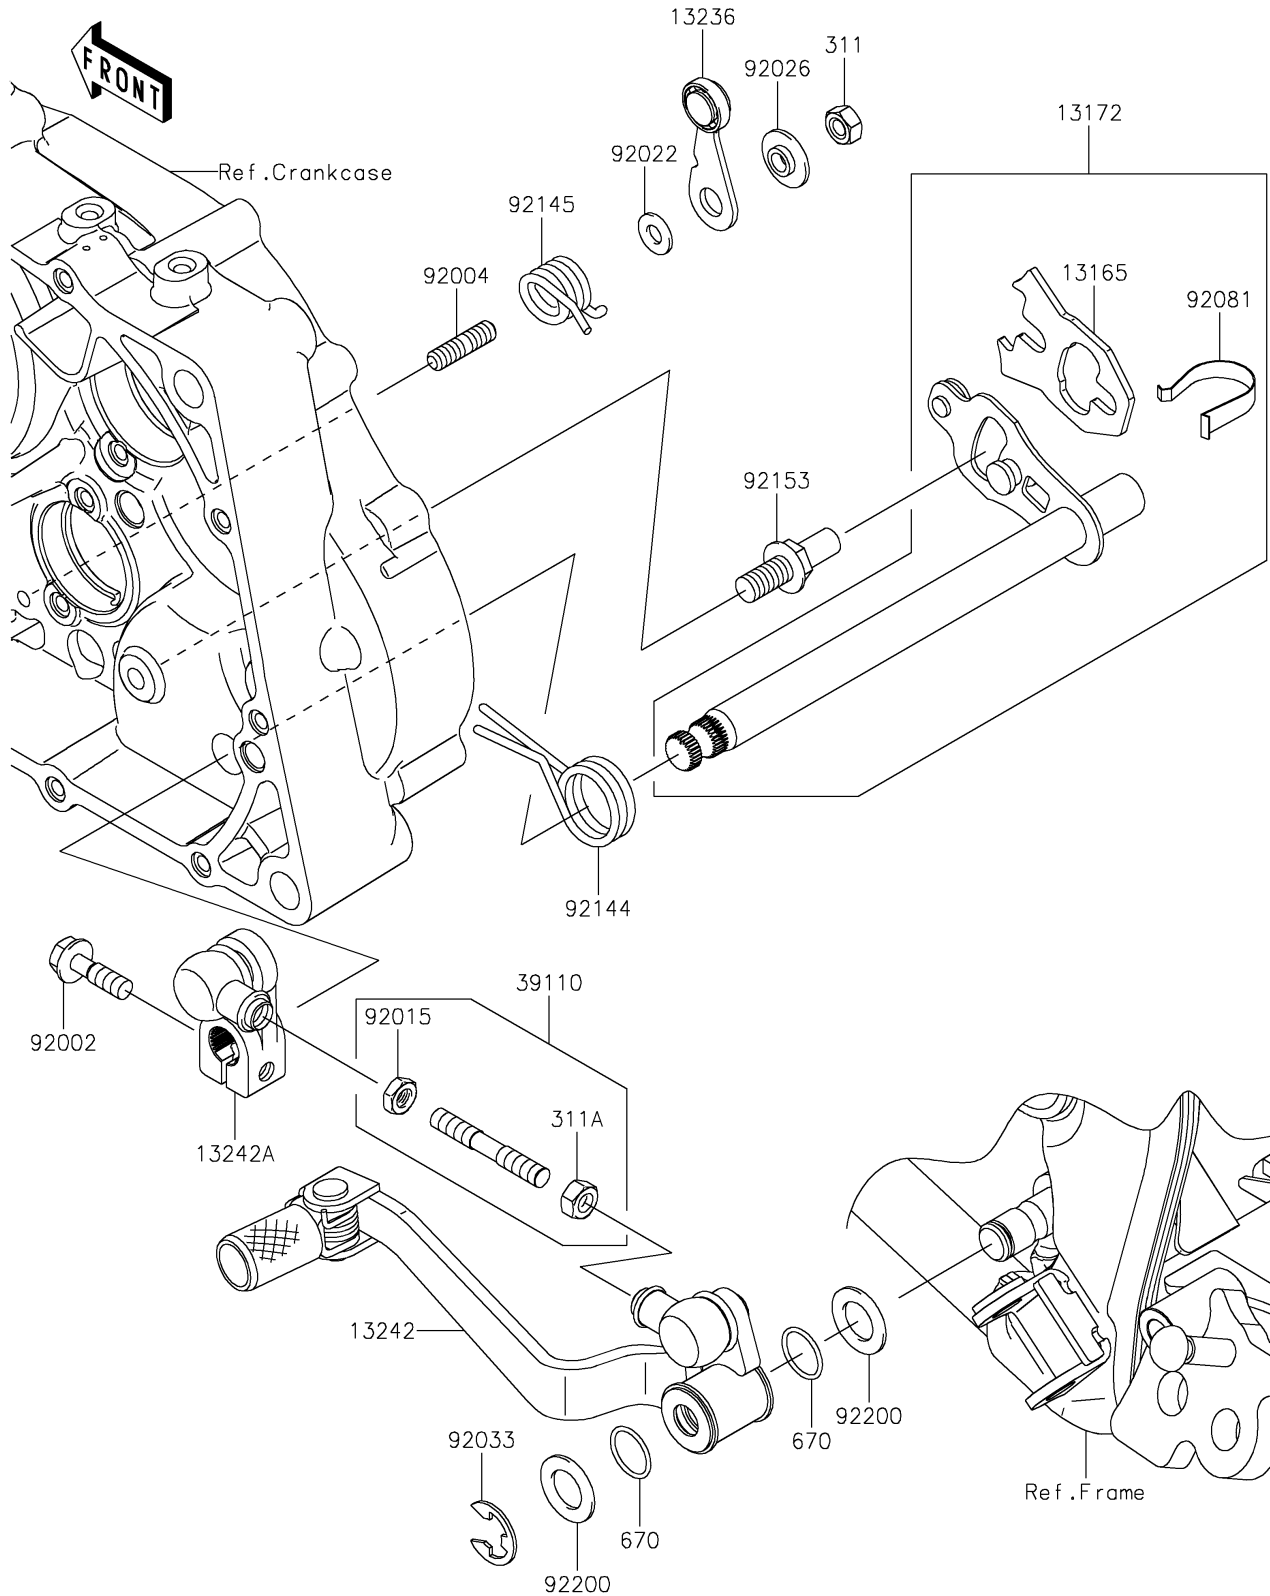

2026 KLX[®]140R F

PARTS DIAGRAM

Gear Change Mechanism

E1370

2026 KLX[®]140R F

PARTS LIST

Gear Change Mechanism

ITEM NAME

PART NUMBER

QUANTITY
