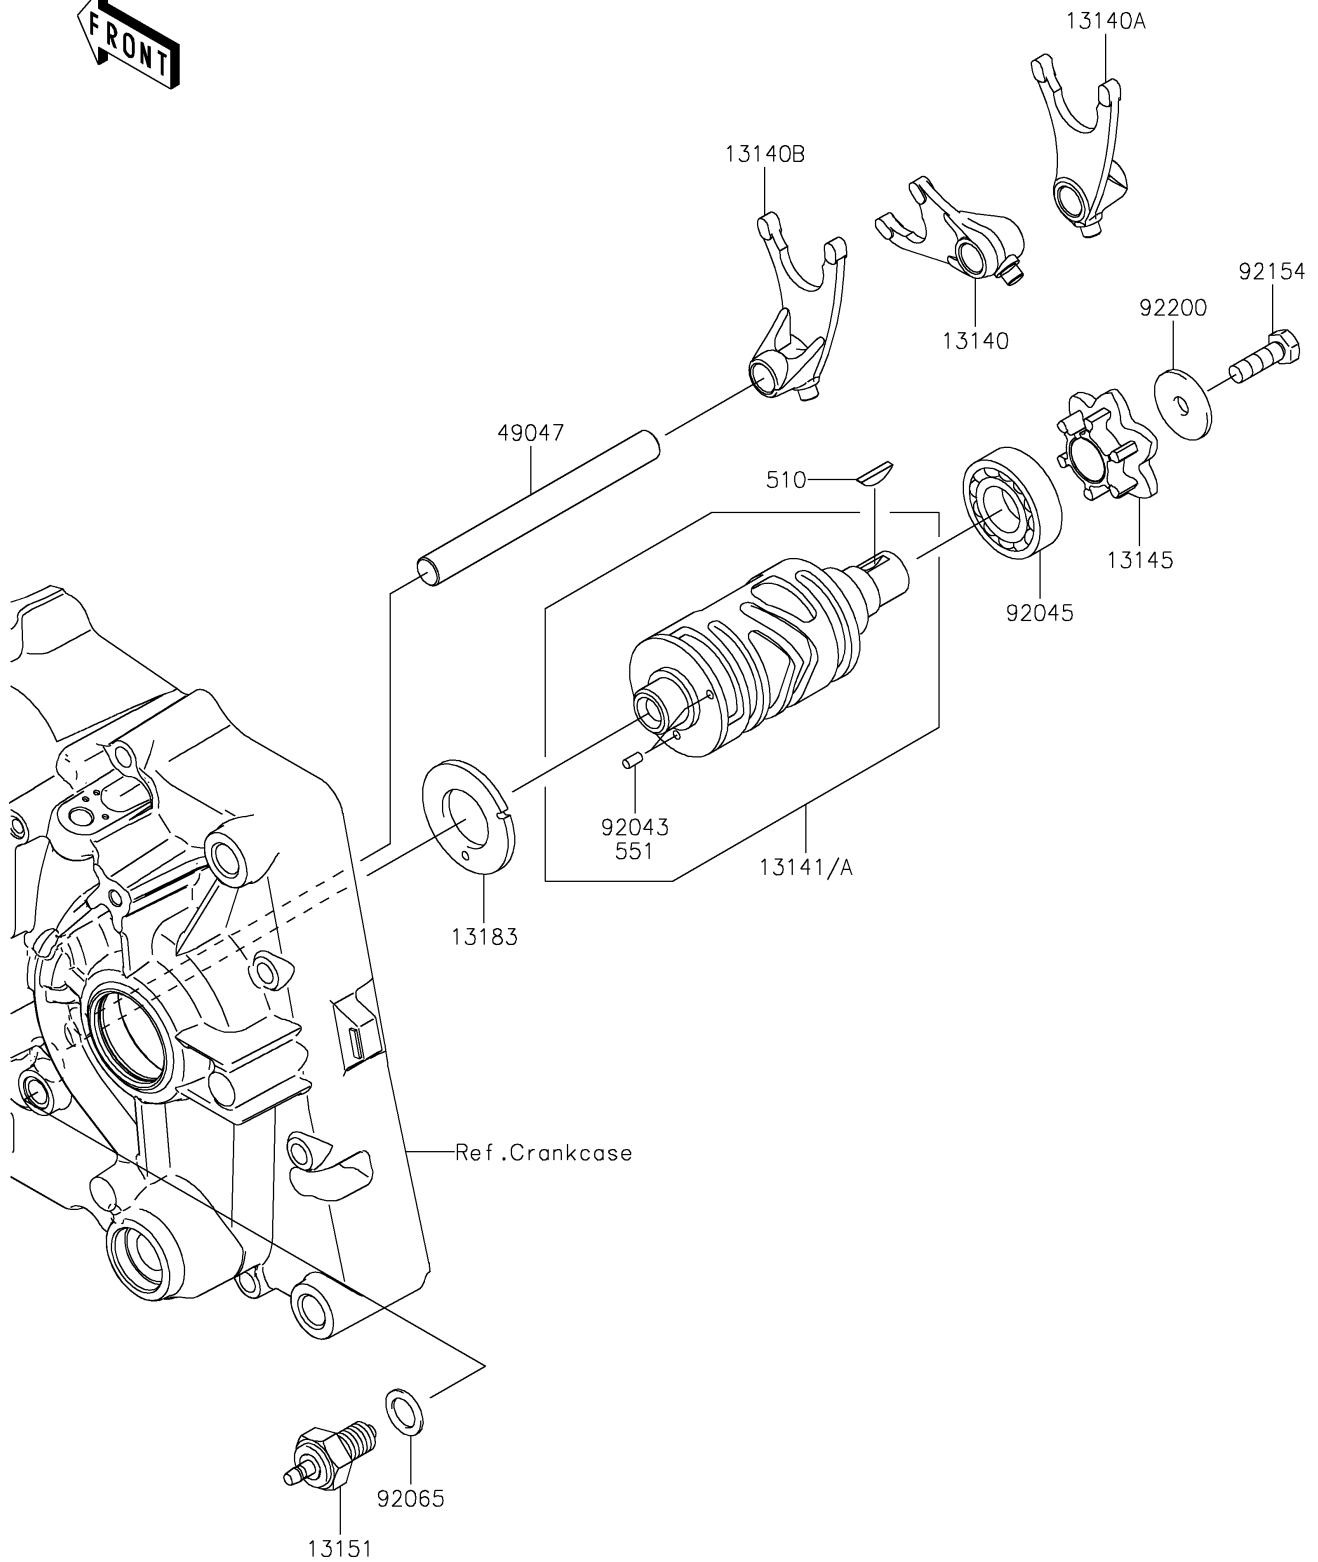

2026 KLX[®]140R F

PARTS DIAGRAM

Gear Change Drum/Shift Fork(s)

E1362

2026 KLX[®]140R F

PARTS LIST

Gear Change Drum/Shift Fork(s)

ITEM NAME

PART NUMBER

QUANTITY
