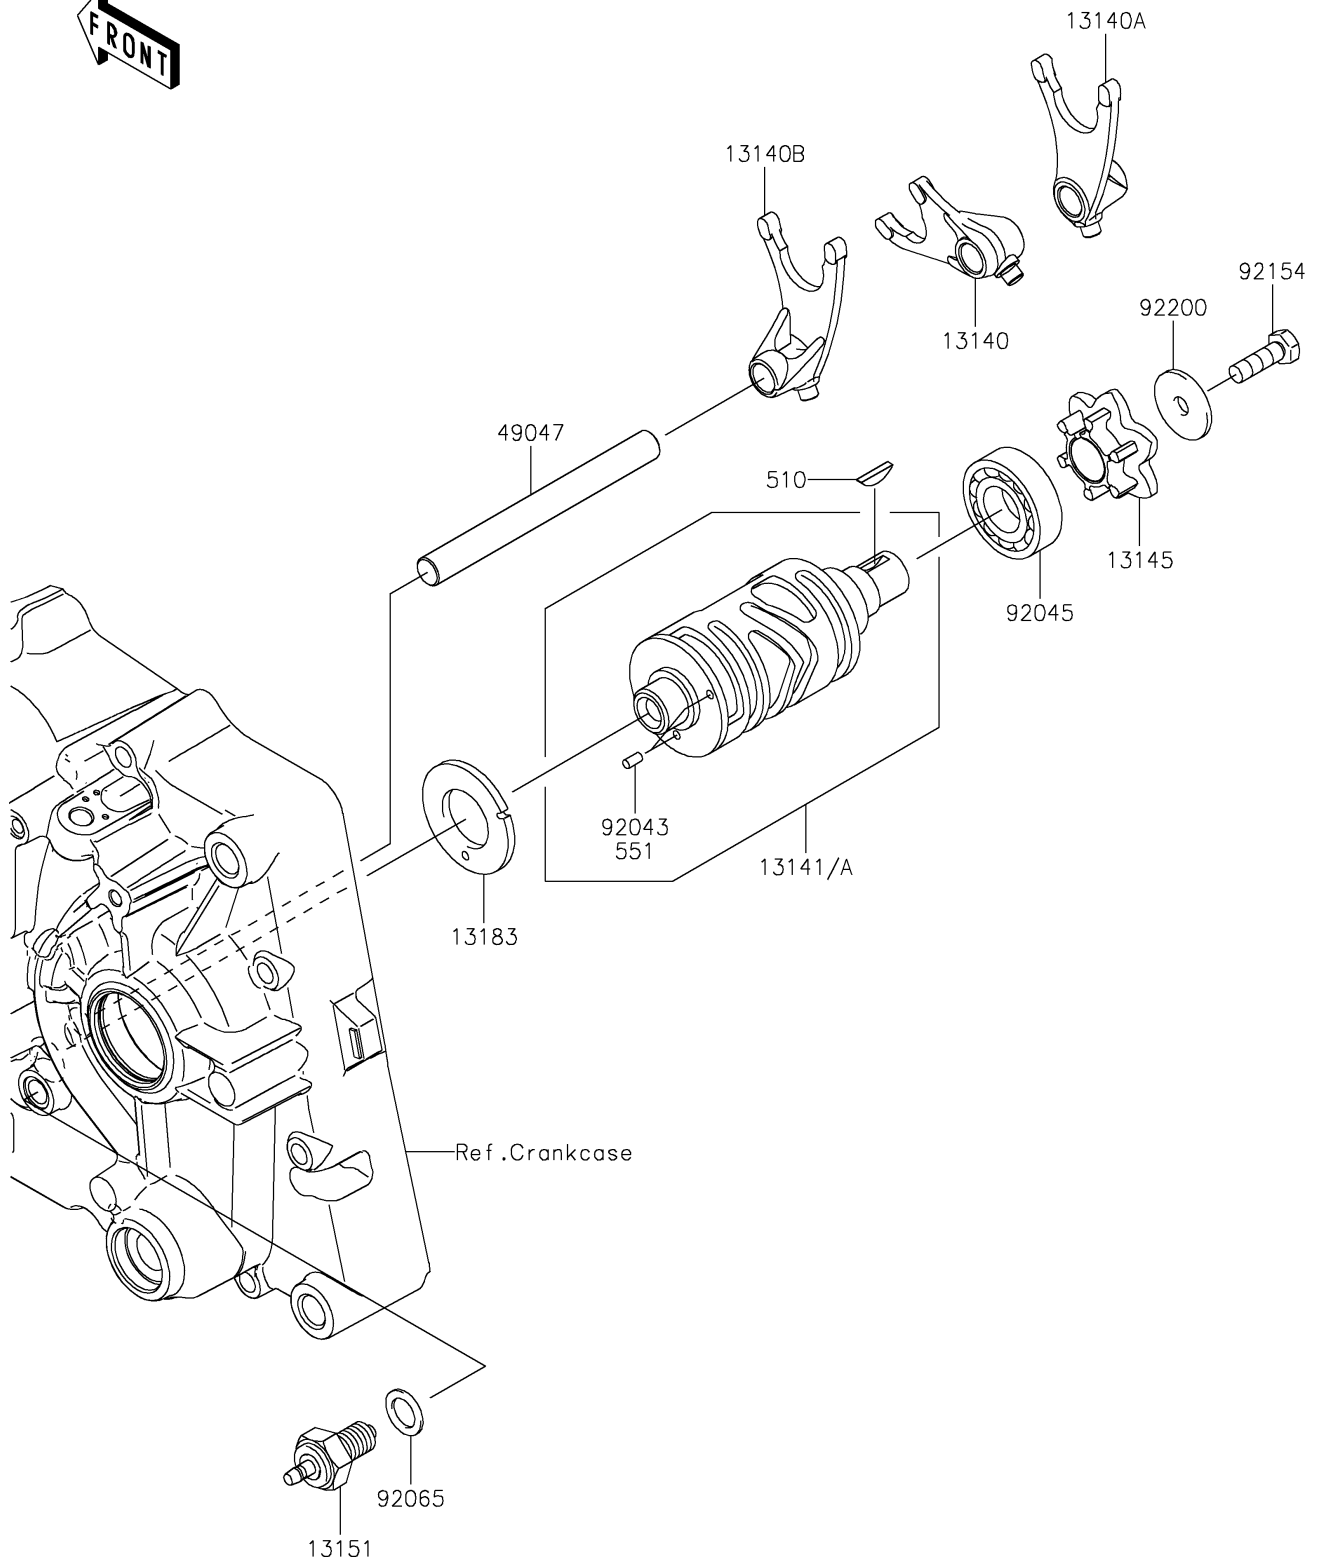

2023 KLX[®]140R F

PARTS DIAGRAM

Gear Change Drum/Shift Fork(s)

E1362

2023 KLX[®]140R F

PARTS LIST

Gear Change Drum/Shift Fork(s)

ITEM NAME

PART NUMBER

QUANTITY
