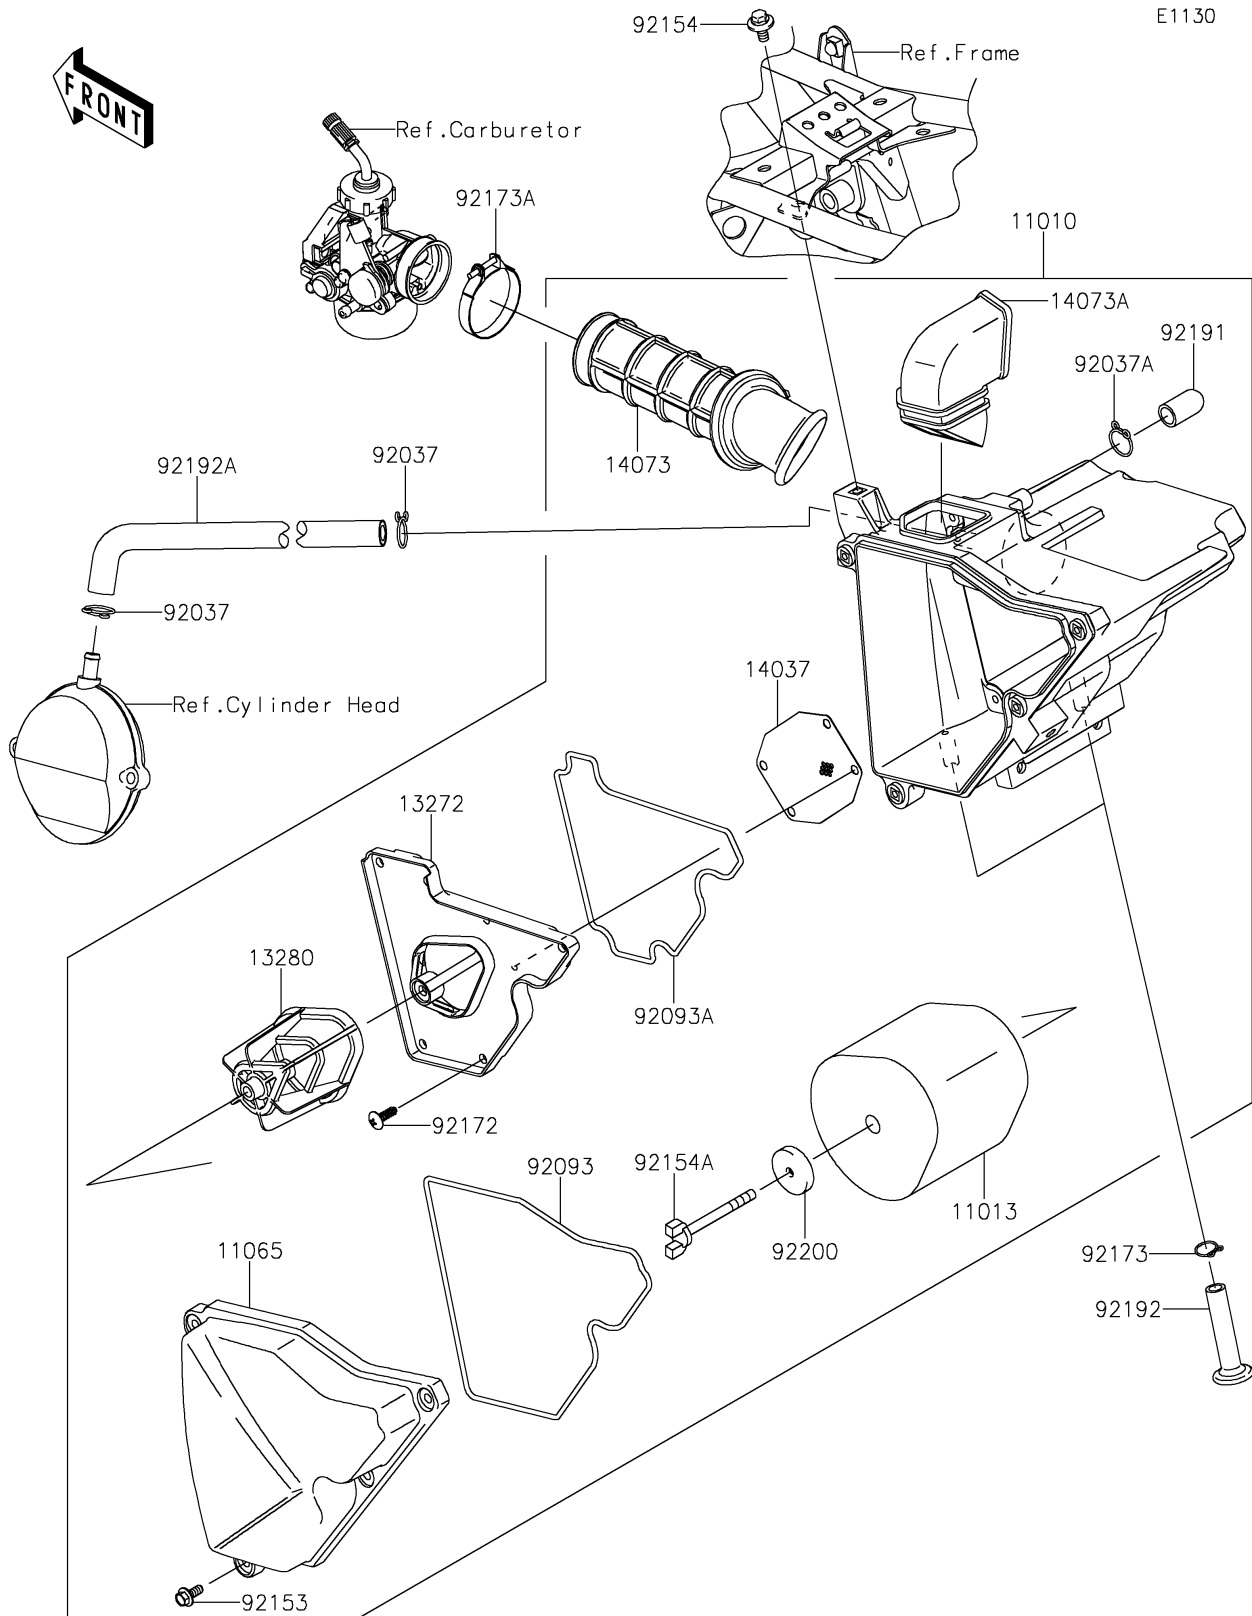

2026 KLX[®]140R F

PARTS DIAGRAM

Air Cleaner

2026 KLX[®]140R F

PARTS LIST

Air Cleaner

ITEM NAME

PART NUMBER

QUANTITY
