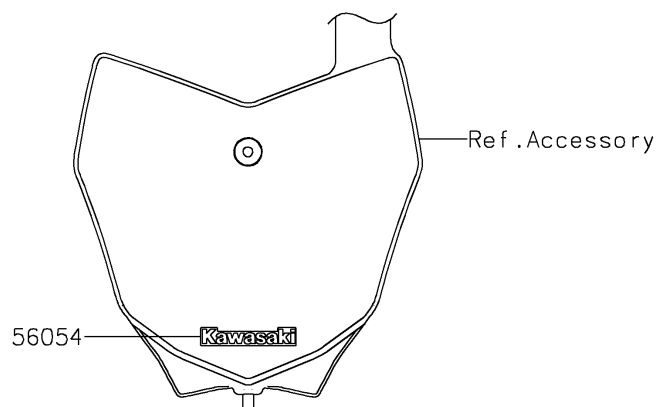

# 2026 KLX<sup>®</sup>140R L

## PARTS DIAGRAM

Decals(White)(BTFNN)

F2861E

## PARTS LIST

Decals(White)(BTFNN)

**ITEM NAME**

**PART NUMBER**

**QUANTITY**

---