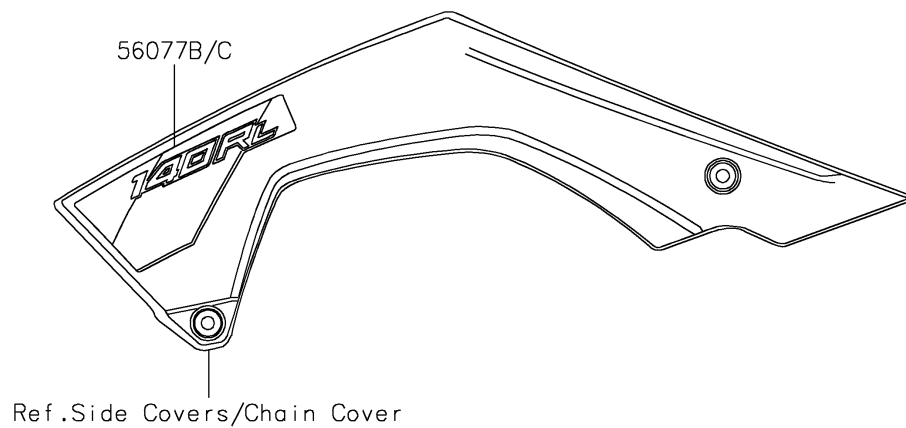

# 2026 KLX<sup>®</sup>140R L

## PARTS DIAGRAM

Decals(White)(BTFNN)

F2861E