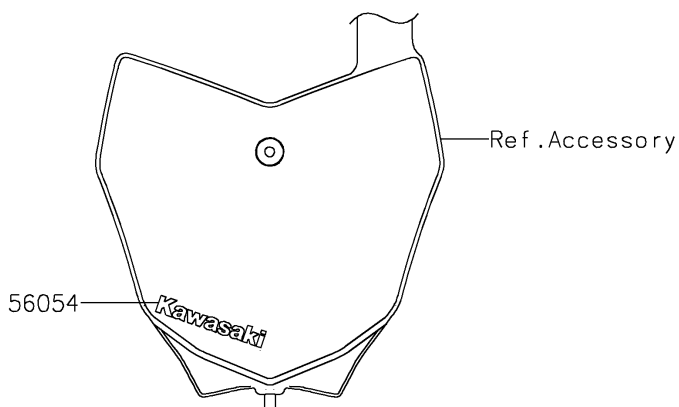

2026 KLX[®]140R L

PARTS DIAGRAM

Decals(Gray)(BRFNN)

Kawasaki

Let the Good Times Roll[®]

F2861A

2026 KLX[®]140R L

PARTS LIST

Decals(Gray)(BRFNN)

ITEM NAME

PART NUMBER

QUANTITY
