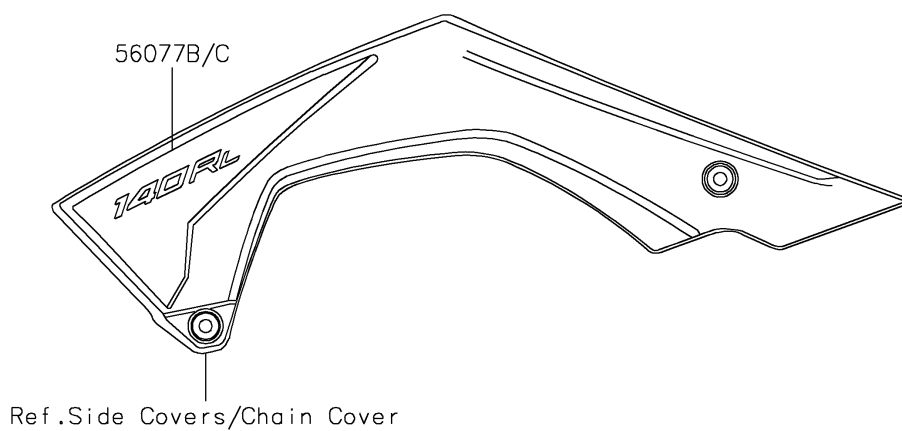

2026 KLX[®]140R L

PARTS DIAGRAM

Decals(Gray)(BRFNN)

Kawasaki

Let the Good Times Roll[®]

F2861A

2026 KLX[®]140R L

PARTS LIST

Decals(Gray)(BRFNN)

ITEM NAME

PART NUMBER

QUANTITY
