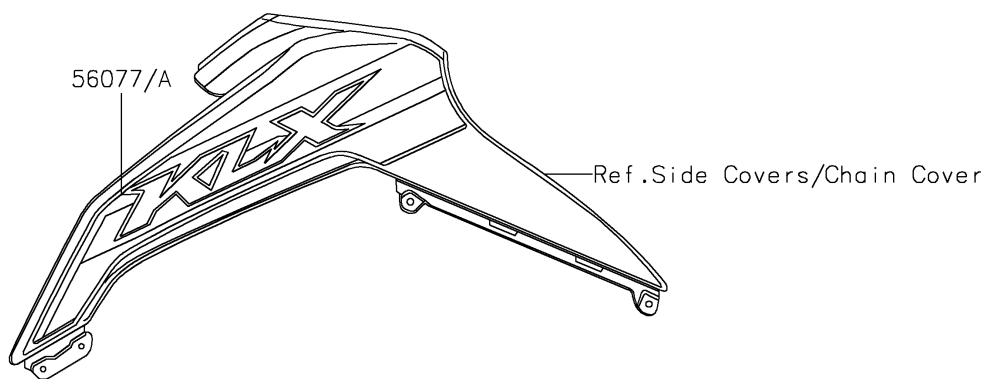

2026 KLX[®]140R L

PARTS DIAGRAM

Decals(Gray)(BRFNN)

Kawasaki

Let the Good Times Roll[®]

F2861A

2026 KLX[®]140R L

PARTS LIST