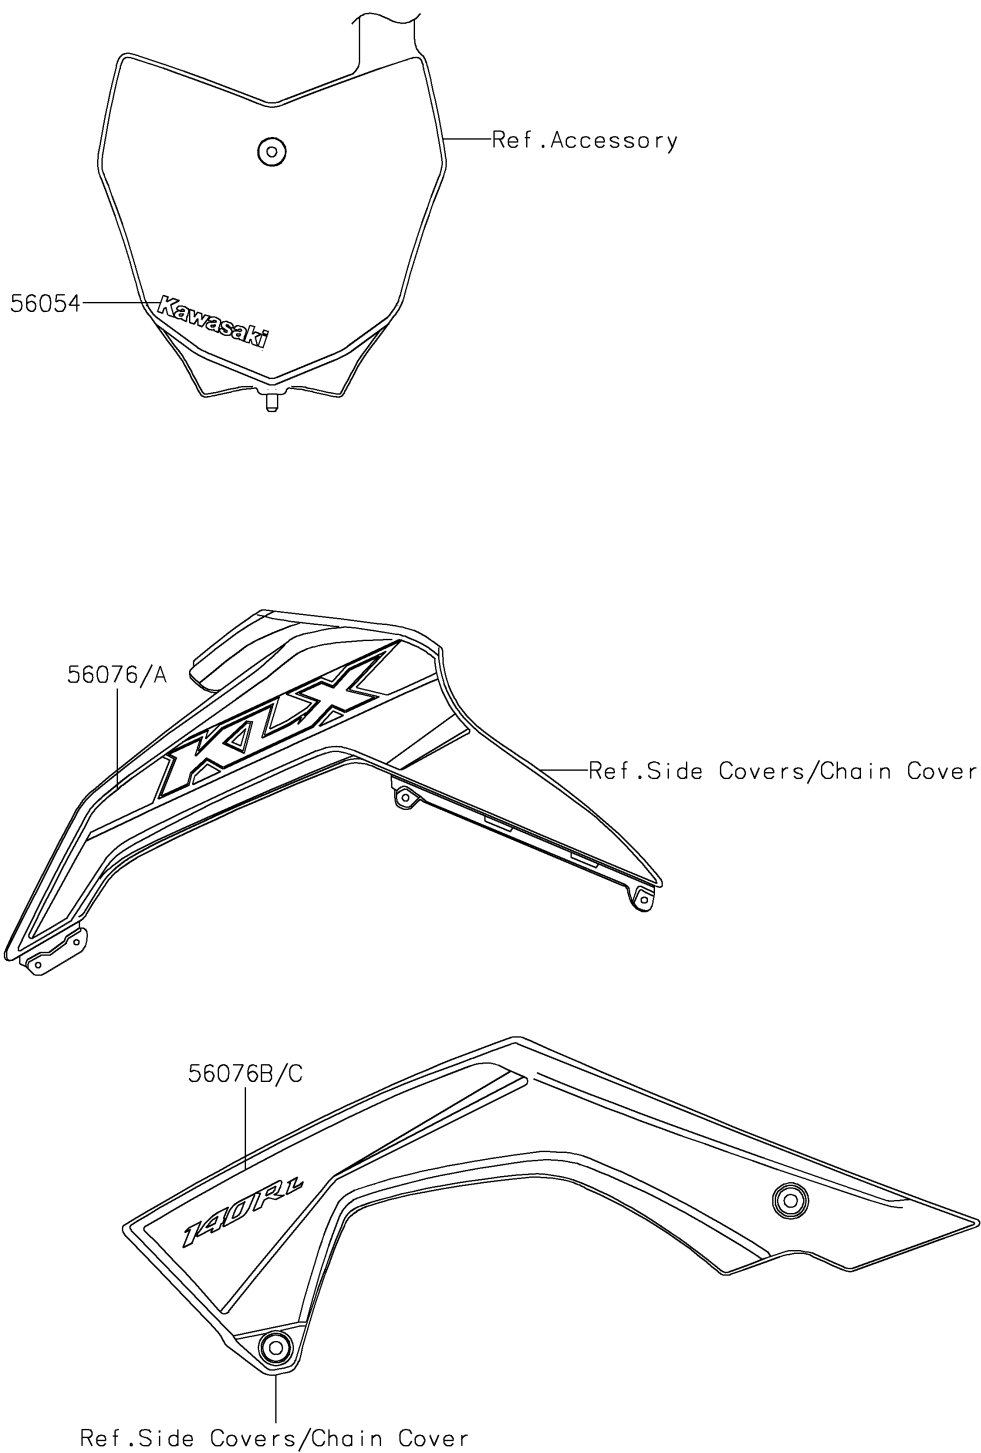

2023 KLX[®]140R L

PARTS DIAGRAM

Decals(Green)(BPFNN)

F2861

2023 KLX[®]140R L

PARTS LIST

Decals(Green)(BPFNN)

ITEM NAME

PART NUMBER

QUANTITY
