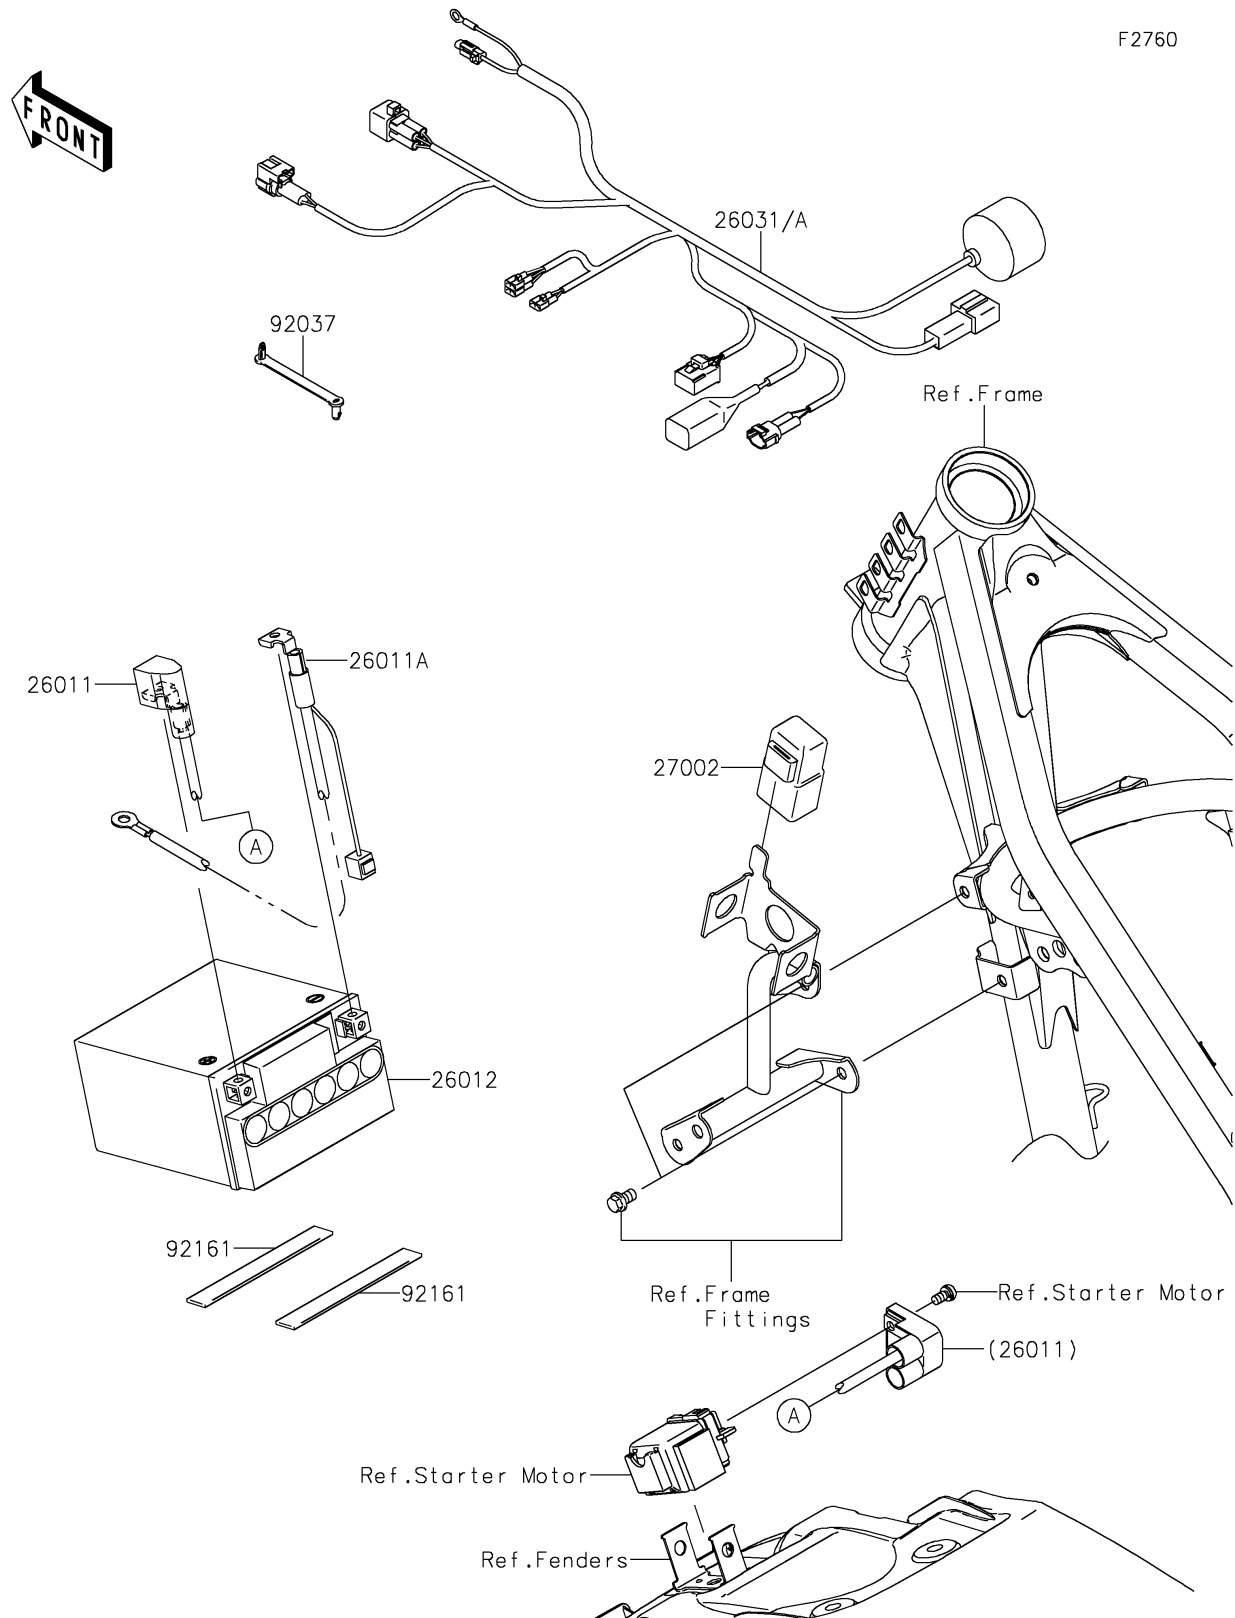

2026 KLX[®]140R L

PARTS DIAGRAM

Chassis Electrical Equipment

2026 KLX[®]140R L

PARTS LIST

Chassis Electrical Equipment

ITEM NAME

PART NUMBER

QUANTITY
