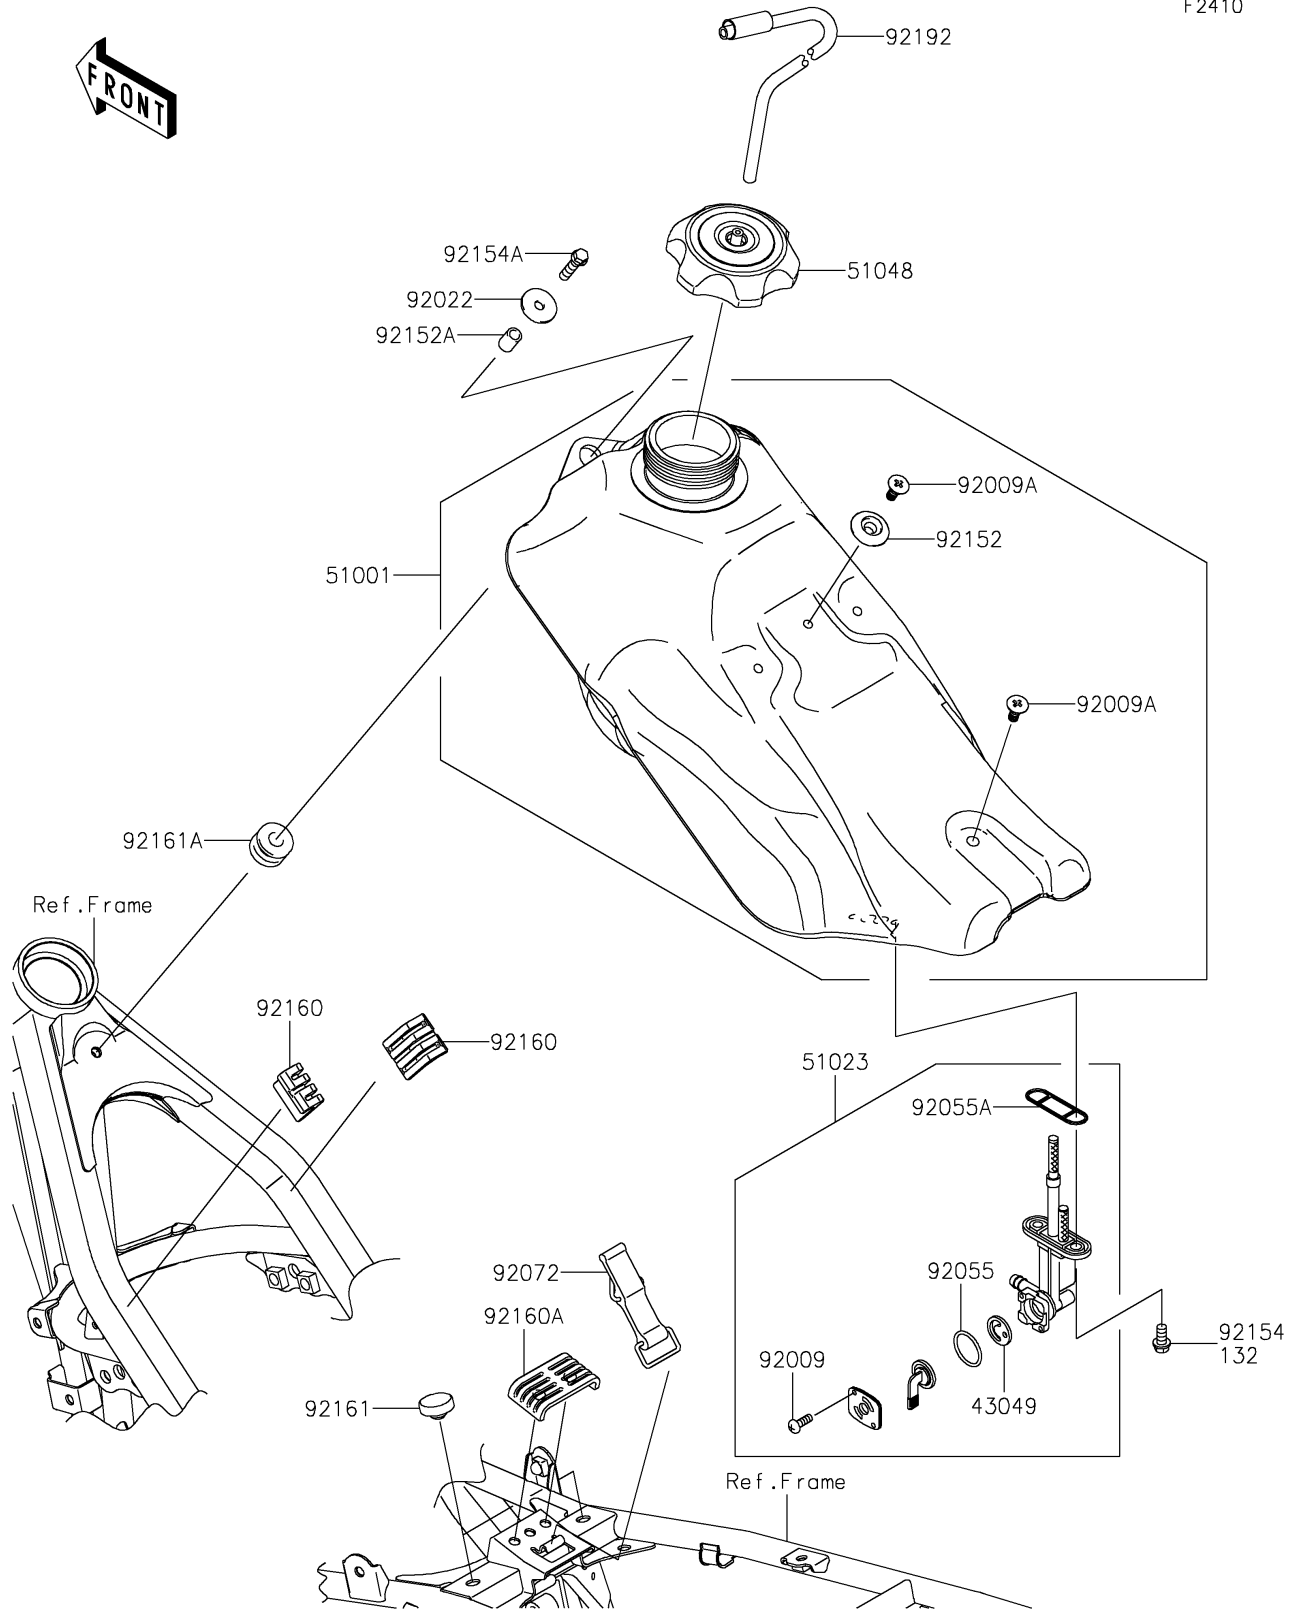

2026 KLX[®]140R L

PARTS DIAGRAM

Fuel Tank

F2410

2026 KLX[®]140R L

PARTS LIST

Fuel Tank

Kawasaki

Let the Good Times Roll[®]

ITEM NAME

PART NUMBER

QUANTITY
