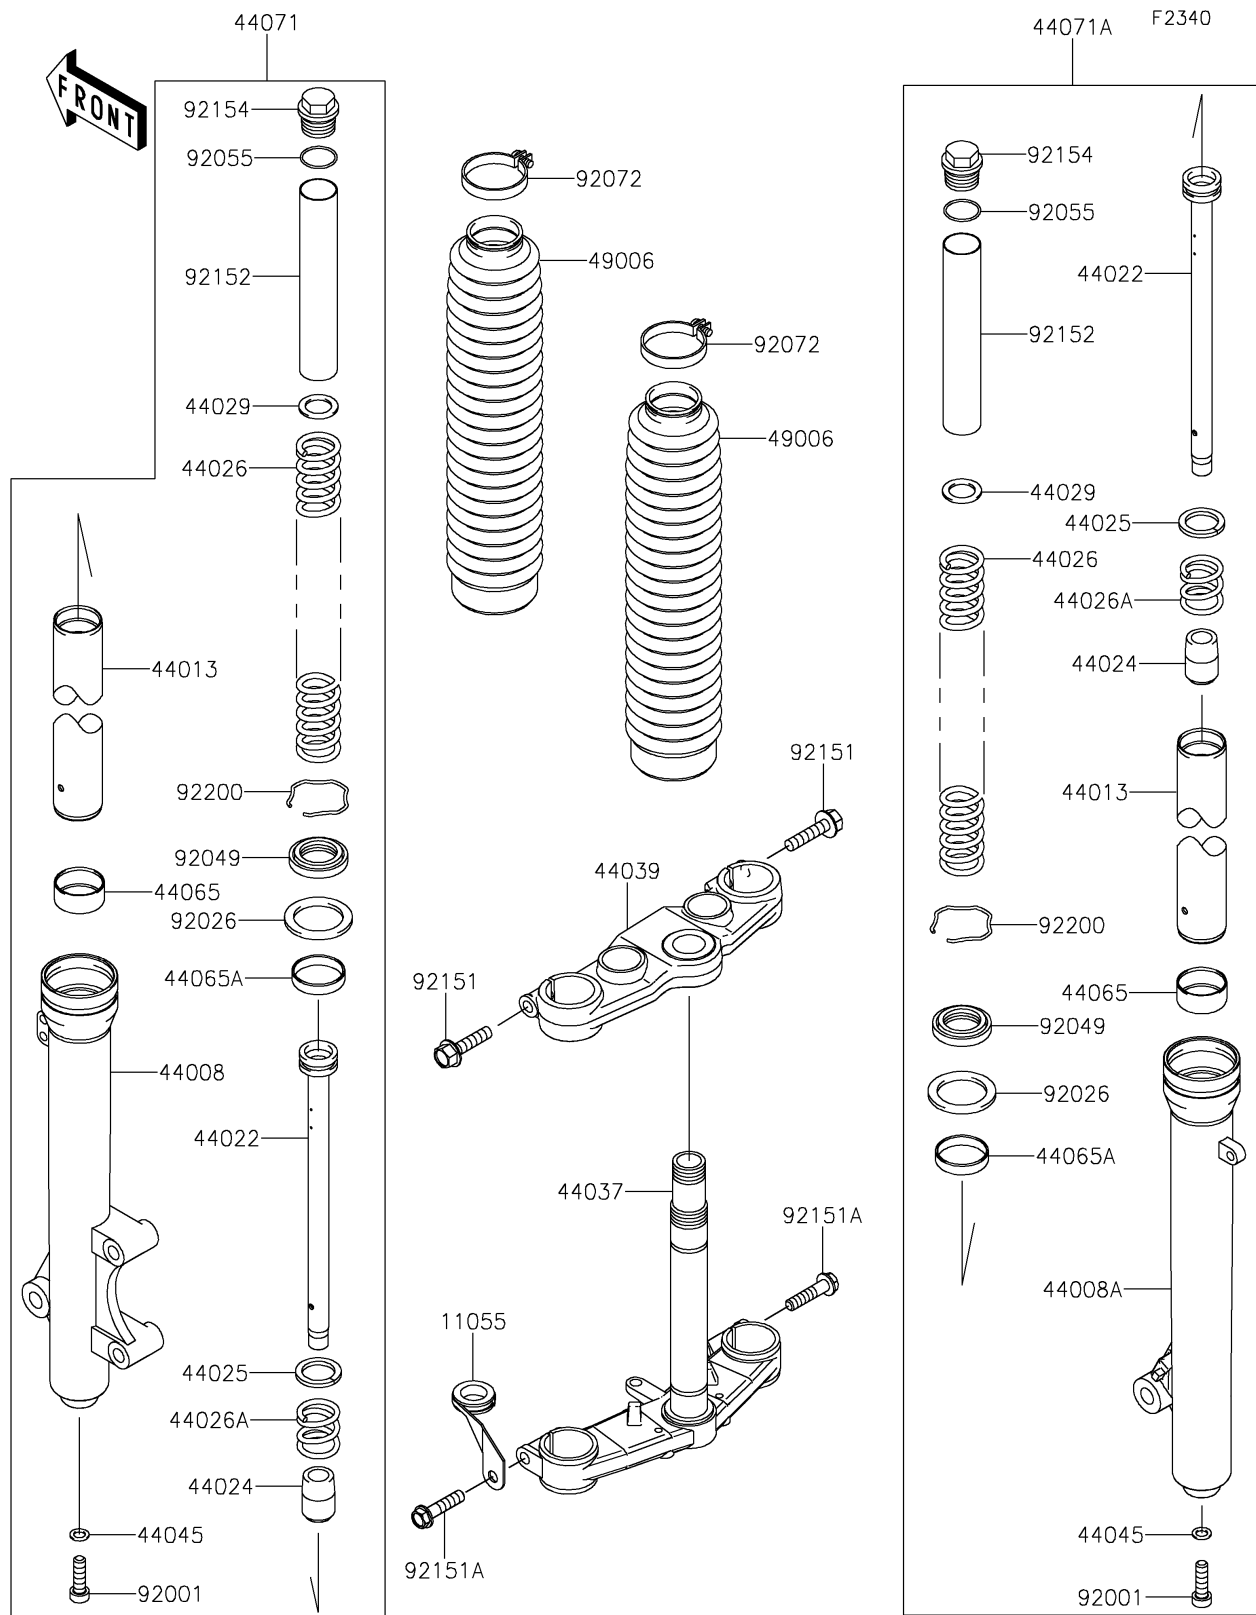

2026 KLX[®]140R L

PARTS DIAGRAM

Front Fork

2026 KLX[®]140R L

PARTS LIST

Front Fork

ITEM NAME

PART NUMBER

QUANTITY
