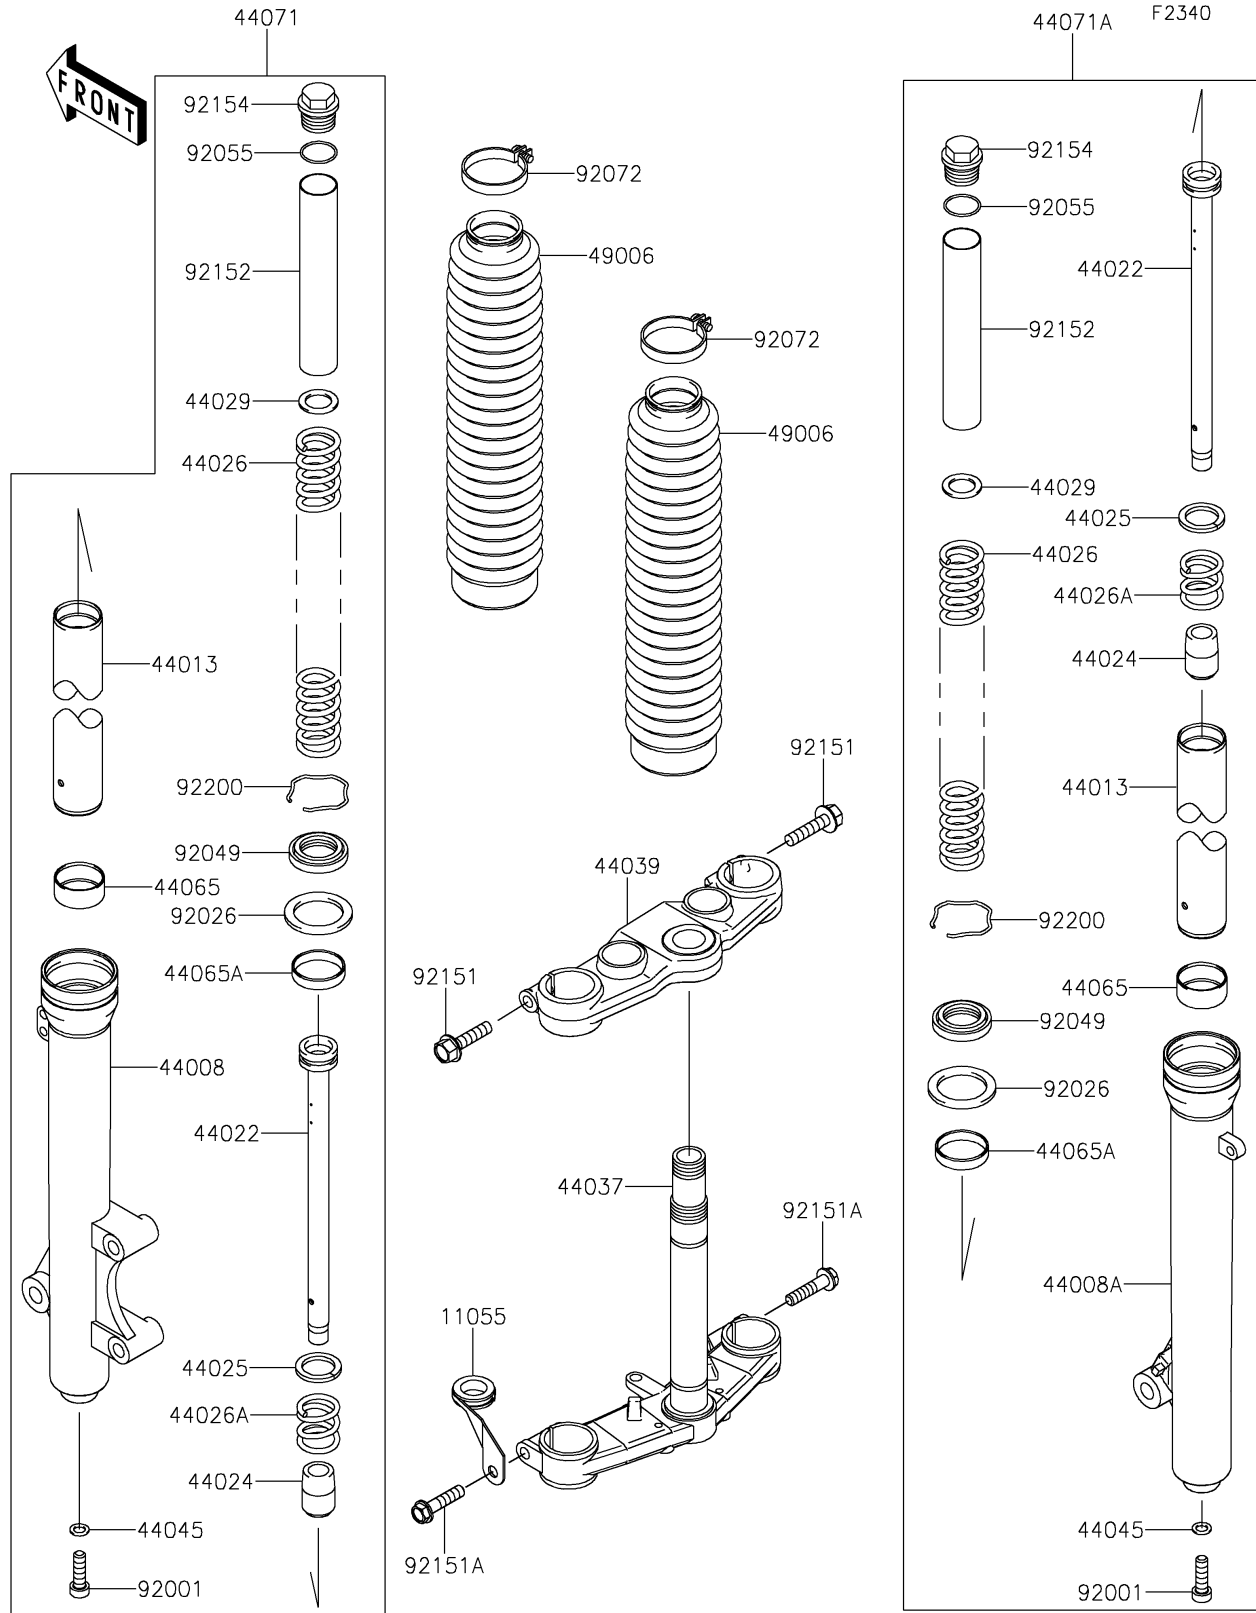

2023 KLX[®]140R L

PARTS DIAGRAM

Front Fork

2023 KLX[®]140R L

PARTS LIST

Front Fork

ITEM NAME

PART NUMBER

QUANTITY
