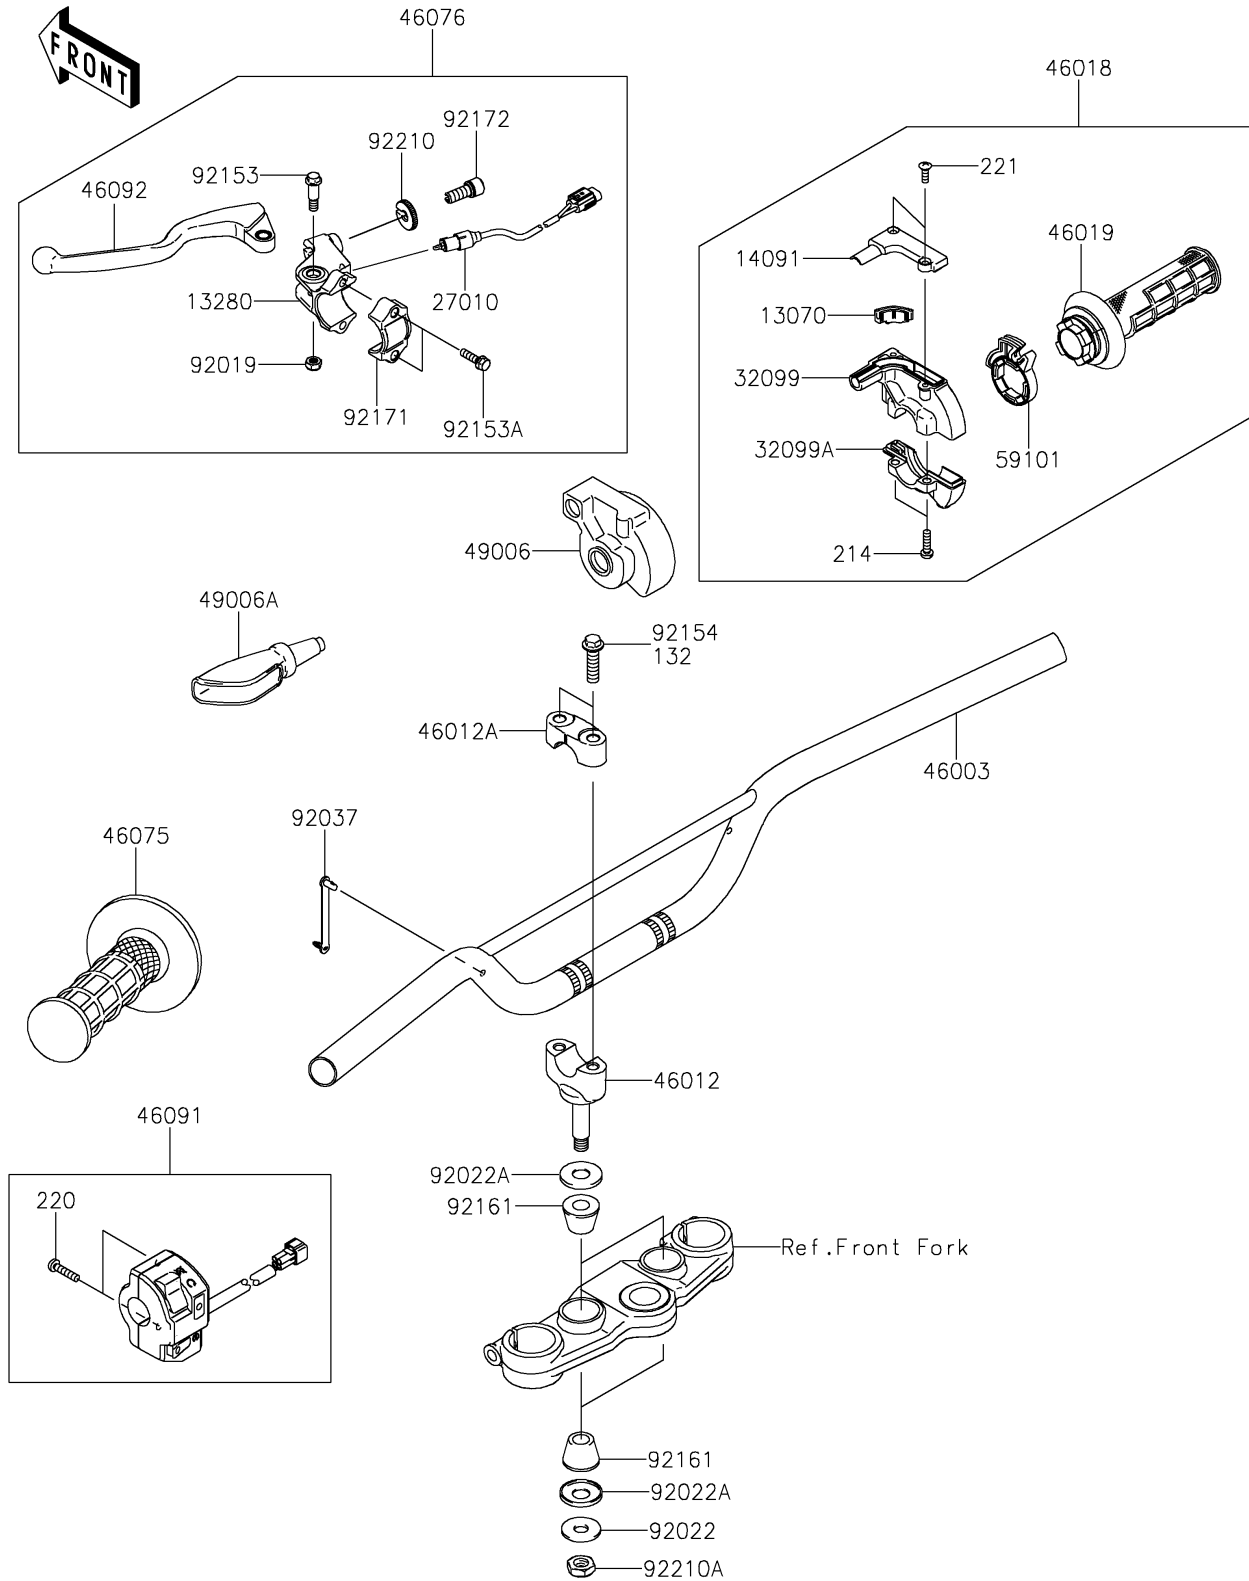

2026 KLX[®]140R L

PARTS DIAGRAM

Handlebar

F2310

2026 KLX[®]140R L

PARTS LIST

Handlebar

ITEM NAME

PART NUMBER

QUANTITY
