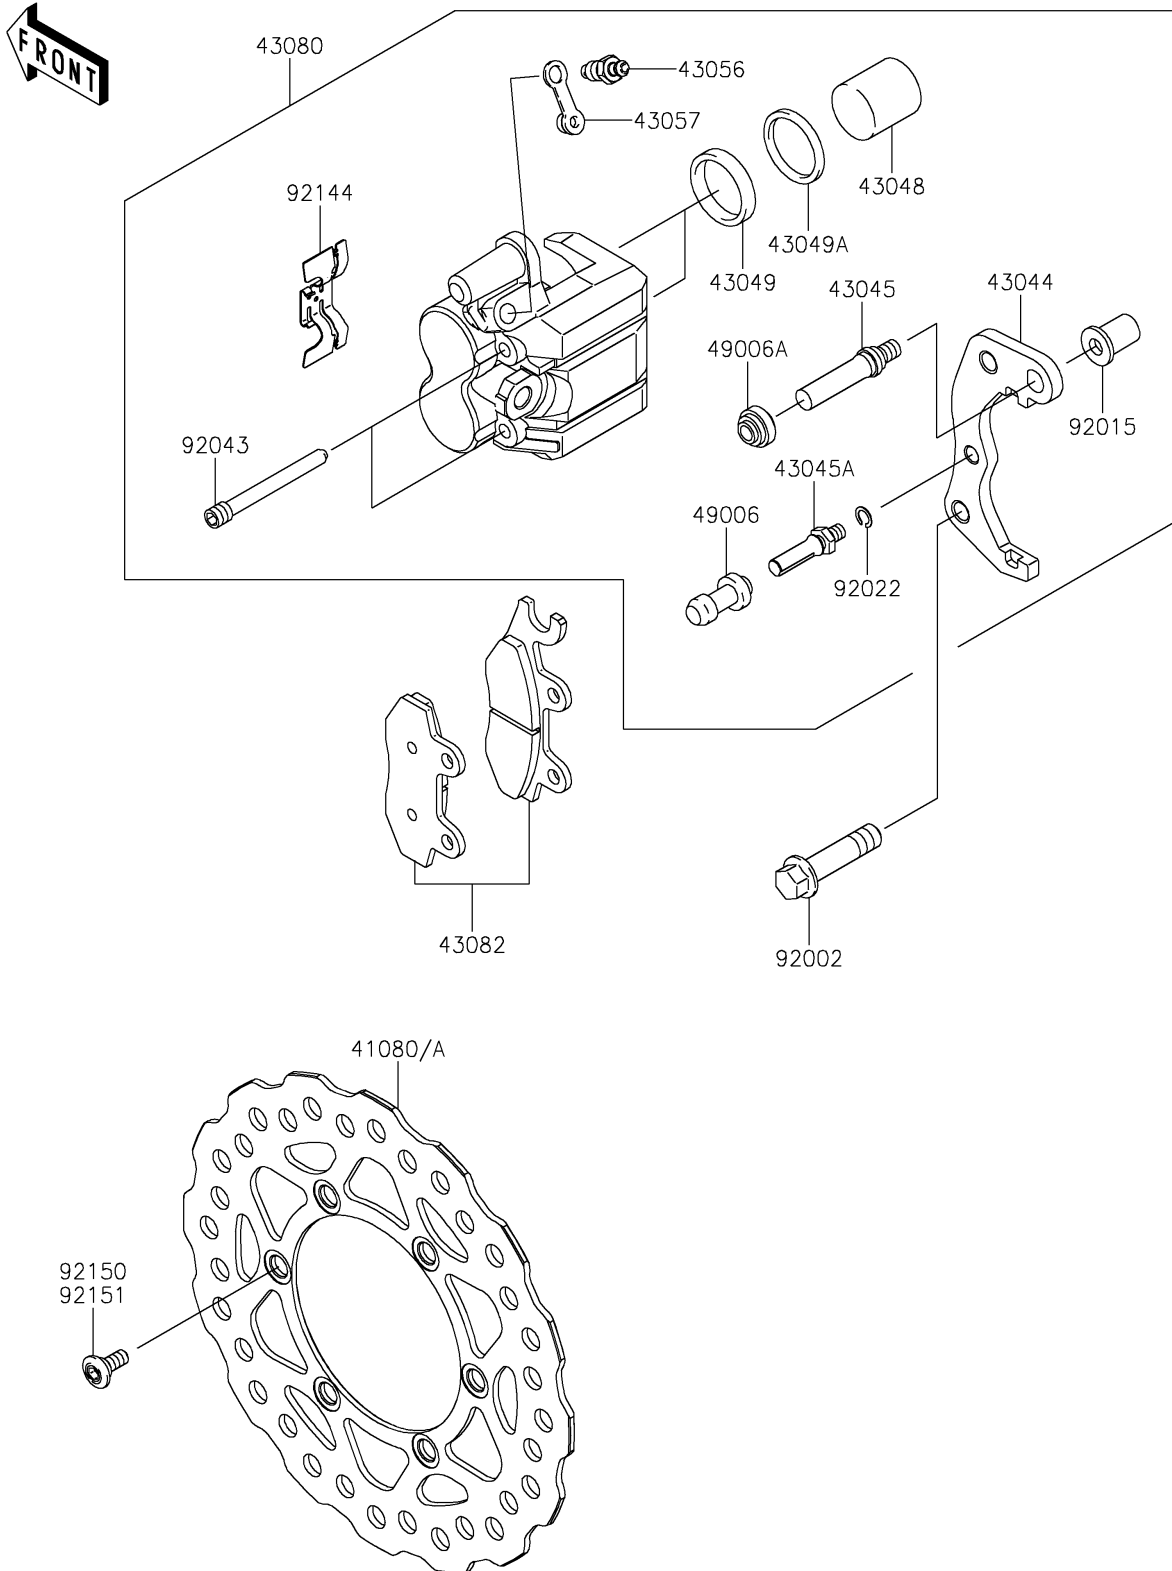

2026 KLX[®]140R L

PARTS DIAGRAM

Front Brake

F2292

2026 KLX[®]140R L

PARTS LIST

Front Brake

ITEM NAME

PART NUMBER

QUANTITY
