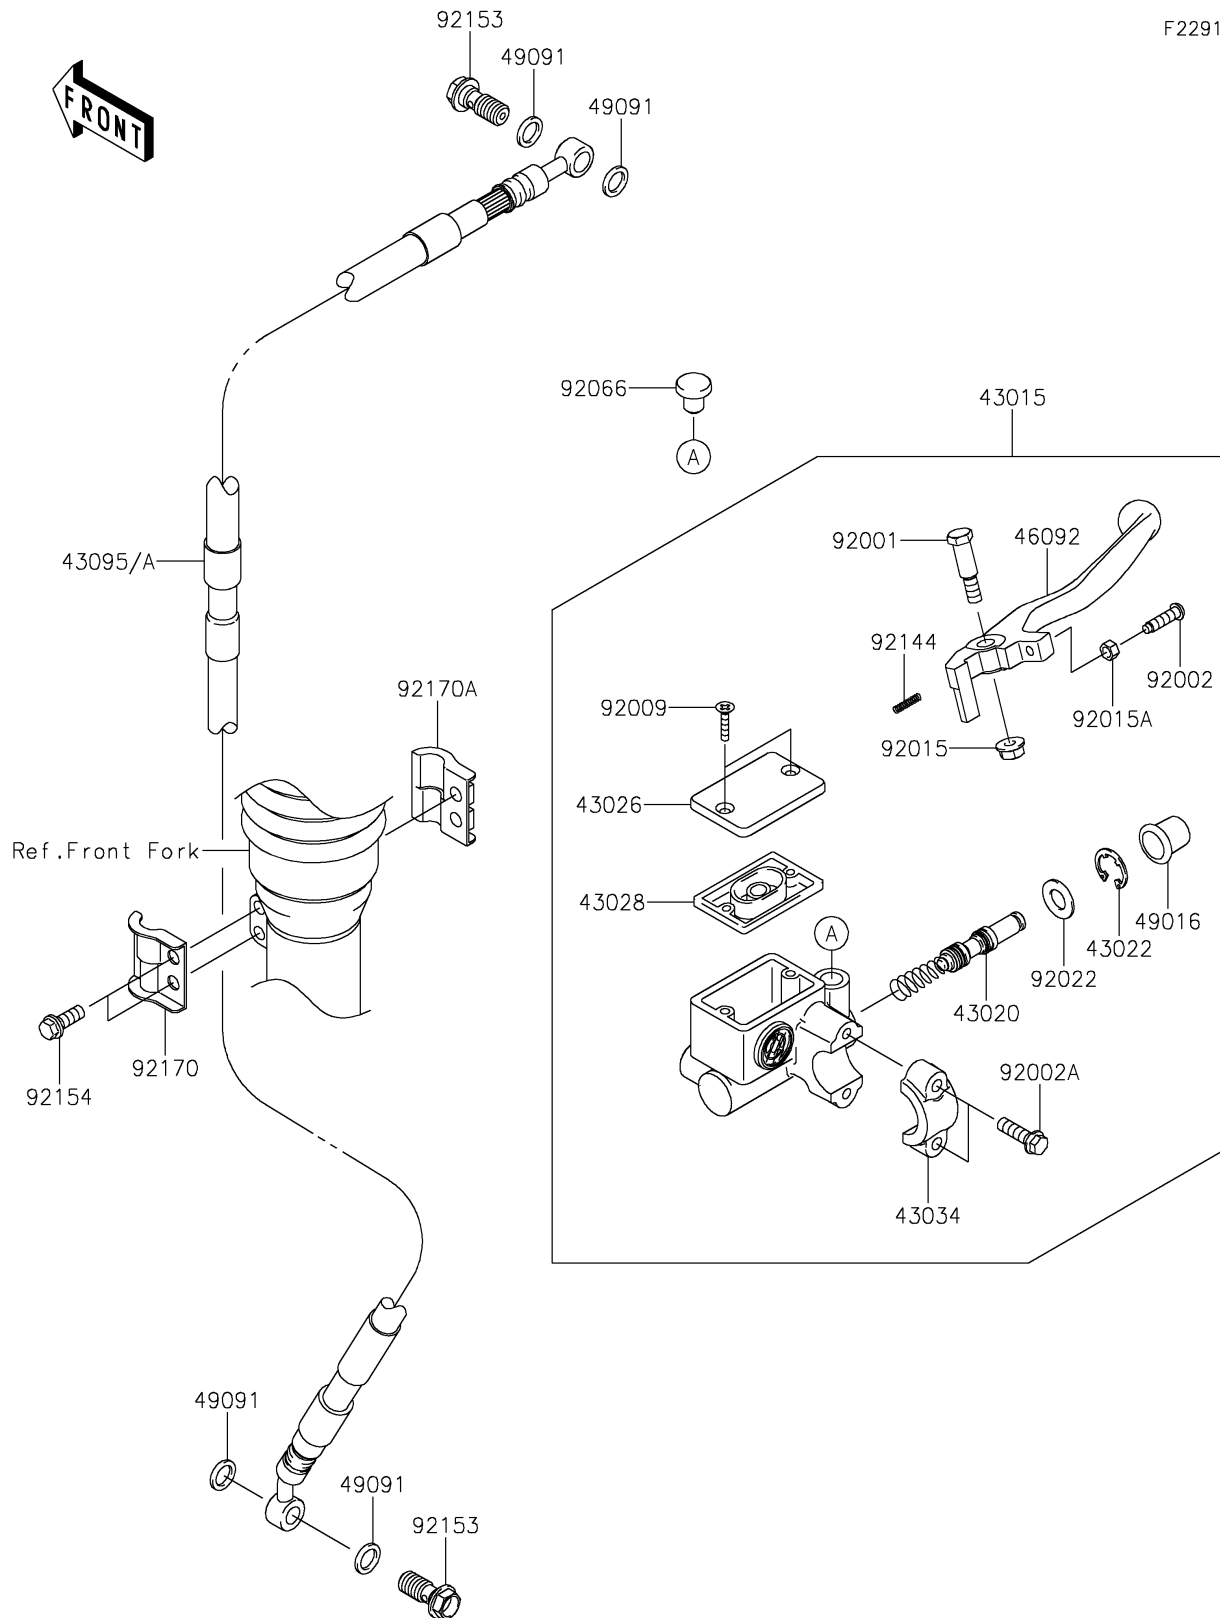

2026 KLX[®]140R L

PARTS DIAGRAM

Front Master Cylinder

F2291

2026 KLX[®]140R L

PARTS LIST

Front Master Cylinder

ITEM NAME

PART NUMBER

QUANTITY
