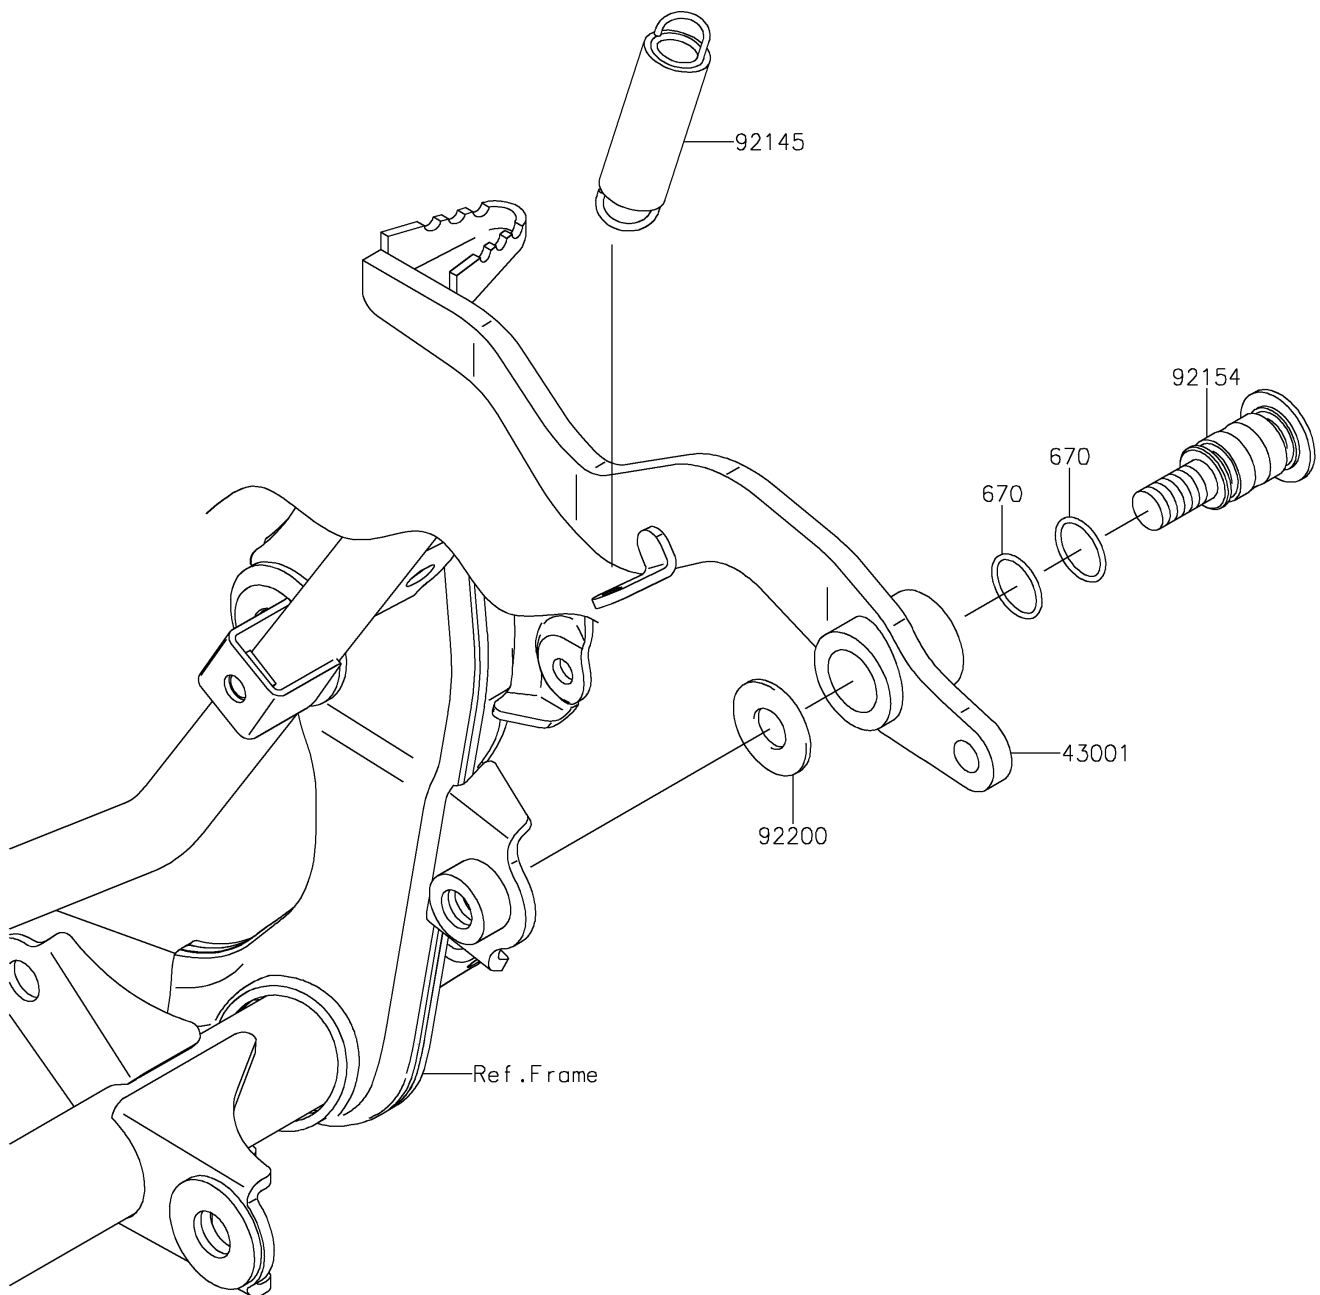

2026 KLX[®]140R L

PARTS DIAGRAM

Brake Pedal

F2260

2026 KLX[®]140R L

PARTS LIST

Brake Pedal

ITEM NAME

PART NUMBER

QUANTITY
