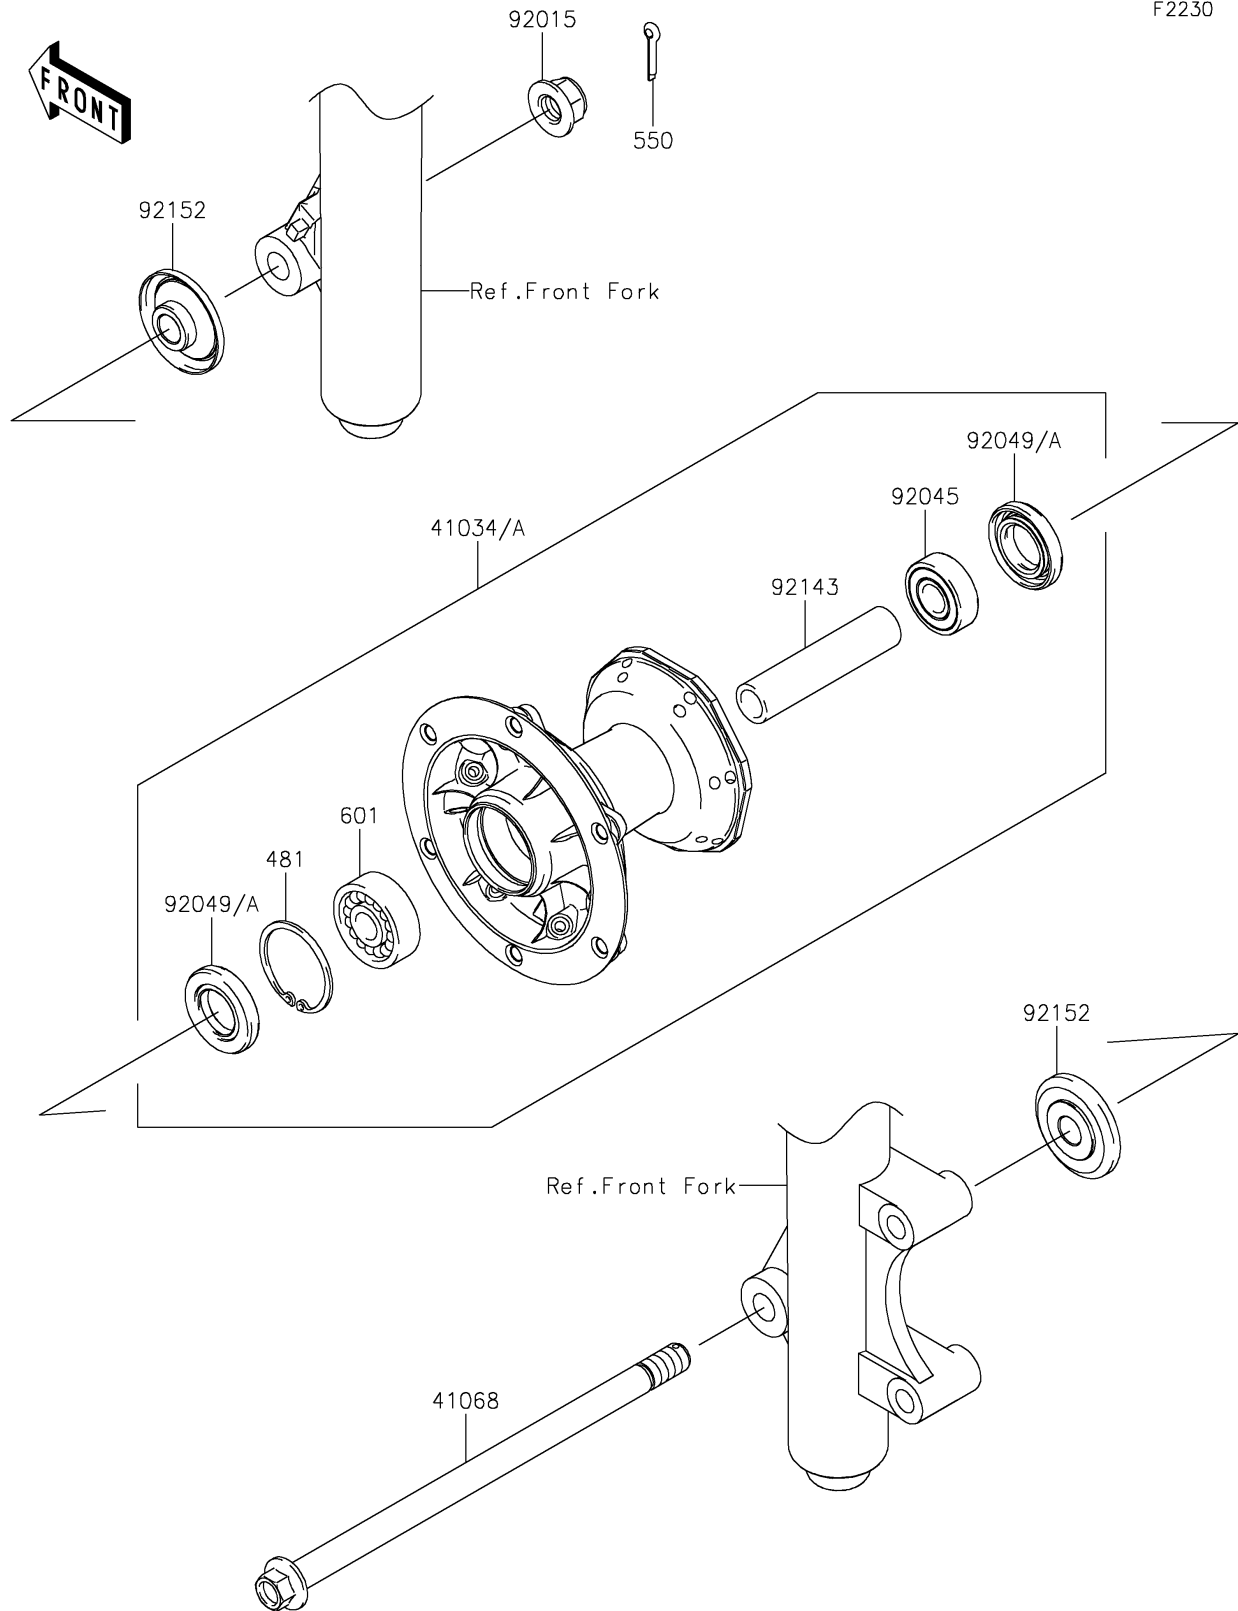

2026 KLX[®]140R L

PARTS DIAGRAM

Front Hub

F2230

2026 KLX[®]140R L

PARTS LIST

Front Hub

ITEM NAME

PART NUMBER

QUANTITY
