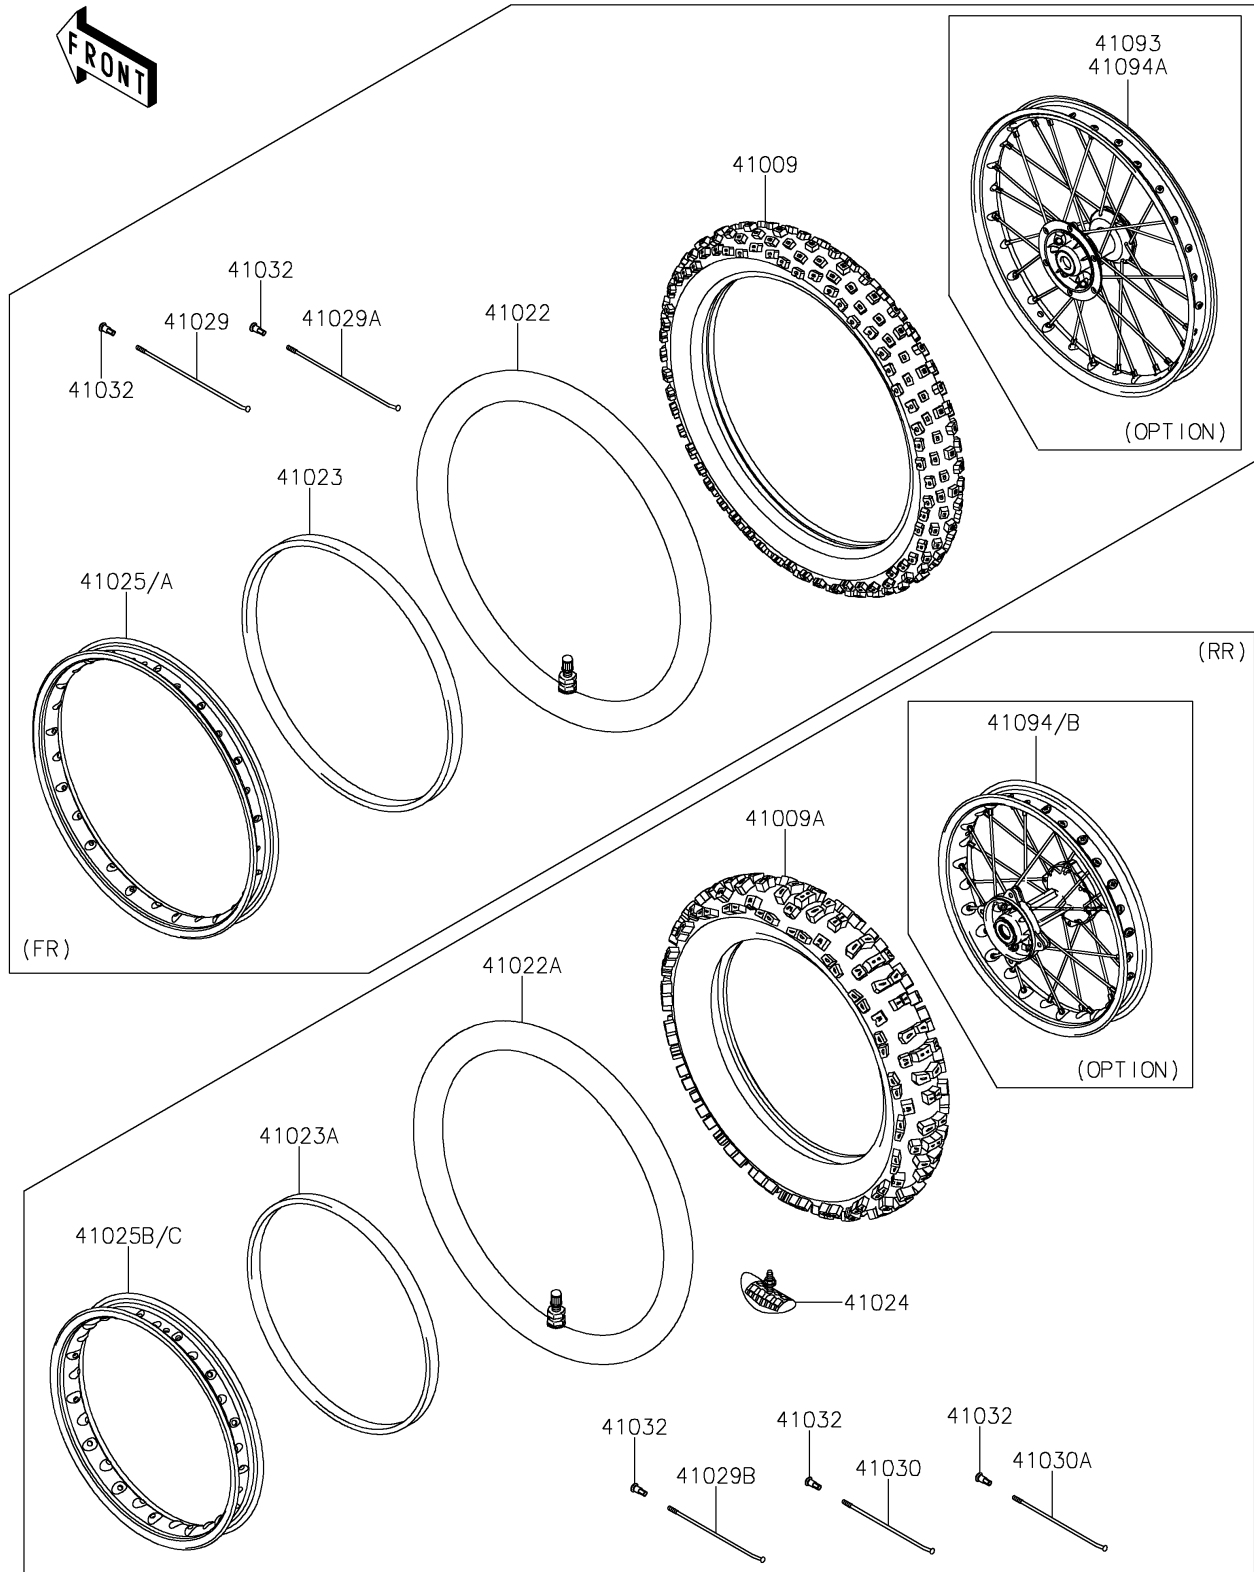

2026 KLX[®]140R L

PARTS DIAGRAM

Wheels/Tires

F2210

2026 KLX[®]140R L

PARTS LIST

Wheels/Tires

ITEM NAME

PART NUMBER

QUANTITY
