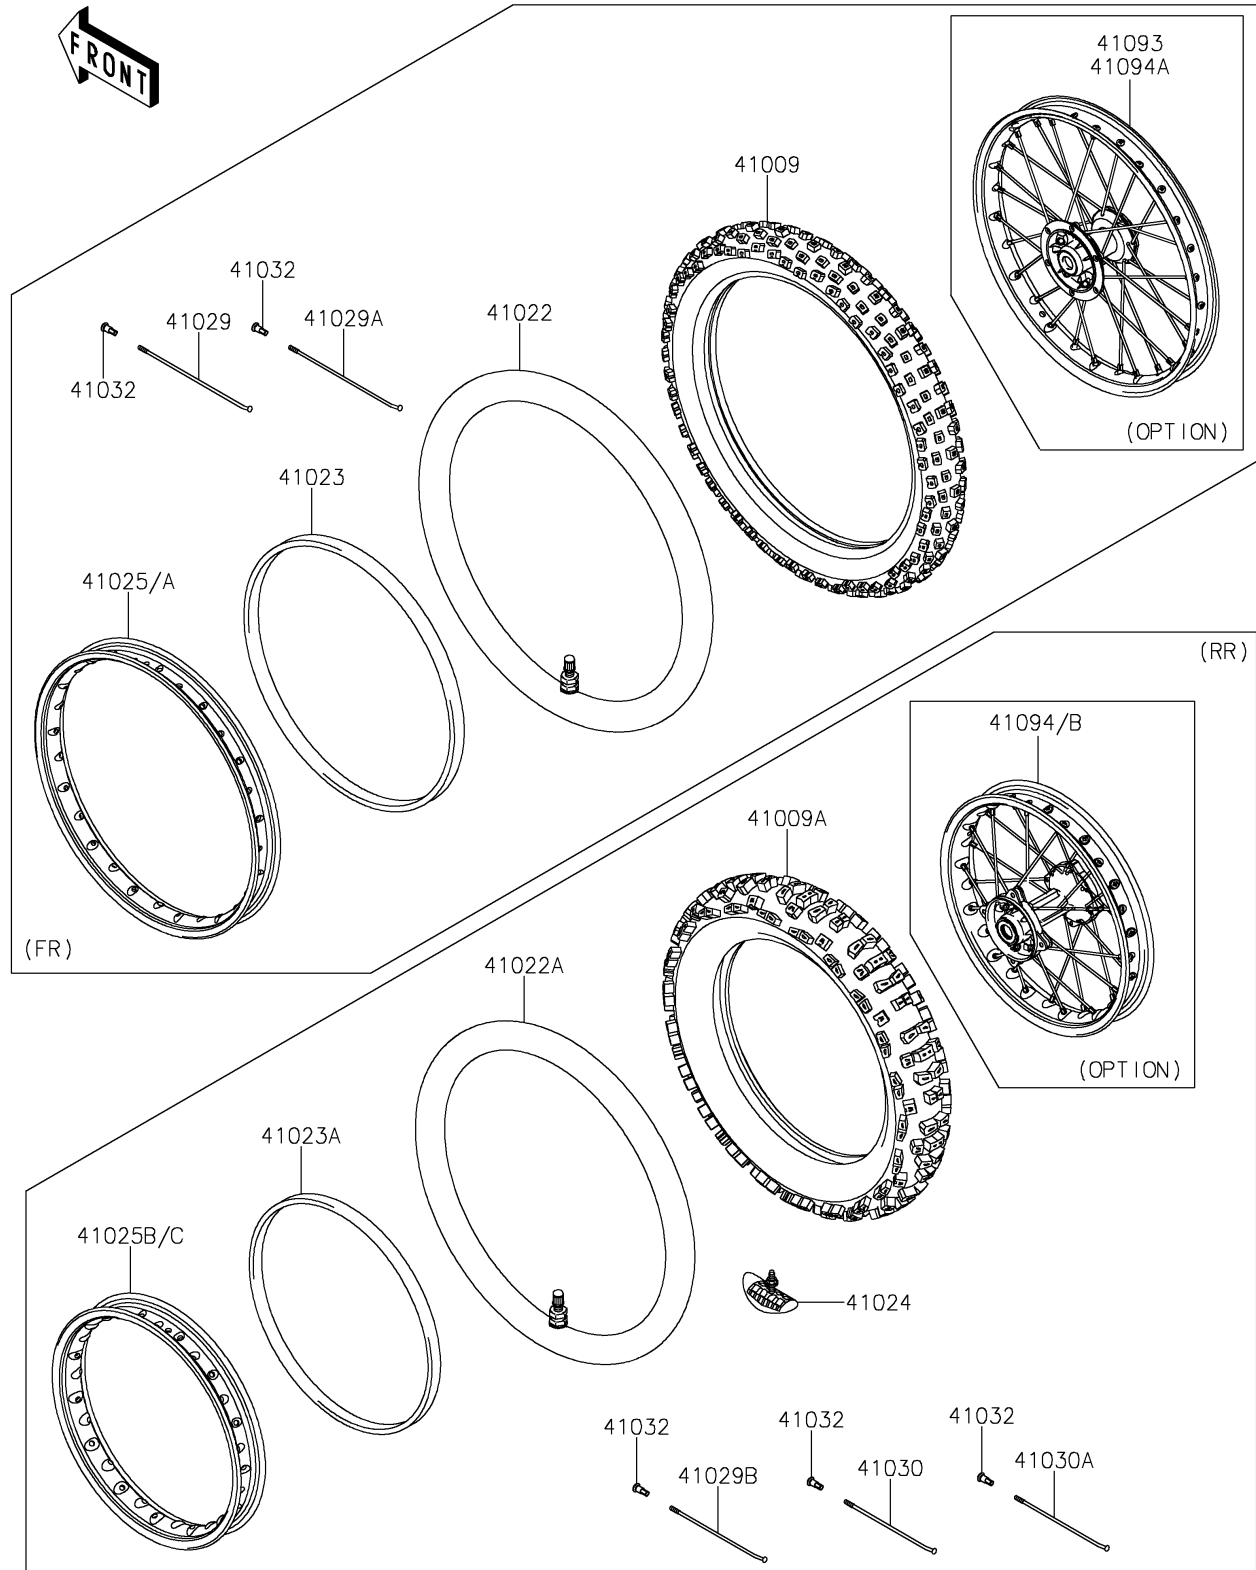

2023 KLX[®]140R L

PARTS DIAGRAM

Wheels/Tires

F2210

2023 KLX[®]140R L

PARTS LIST

Wheels/Tires

Kawasaki

Let the Good Times Roll[®]

ITEM NAME

PART NUMBER

QUANTITY
