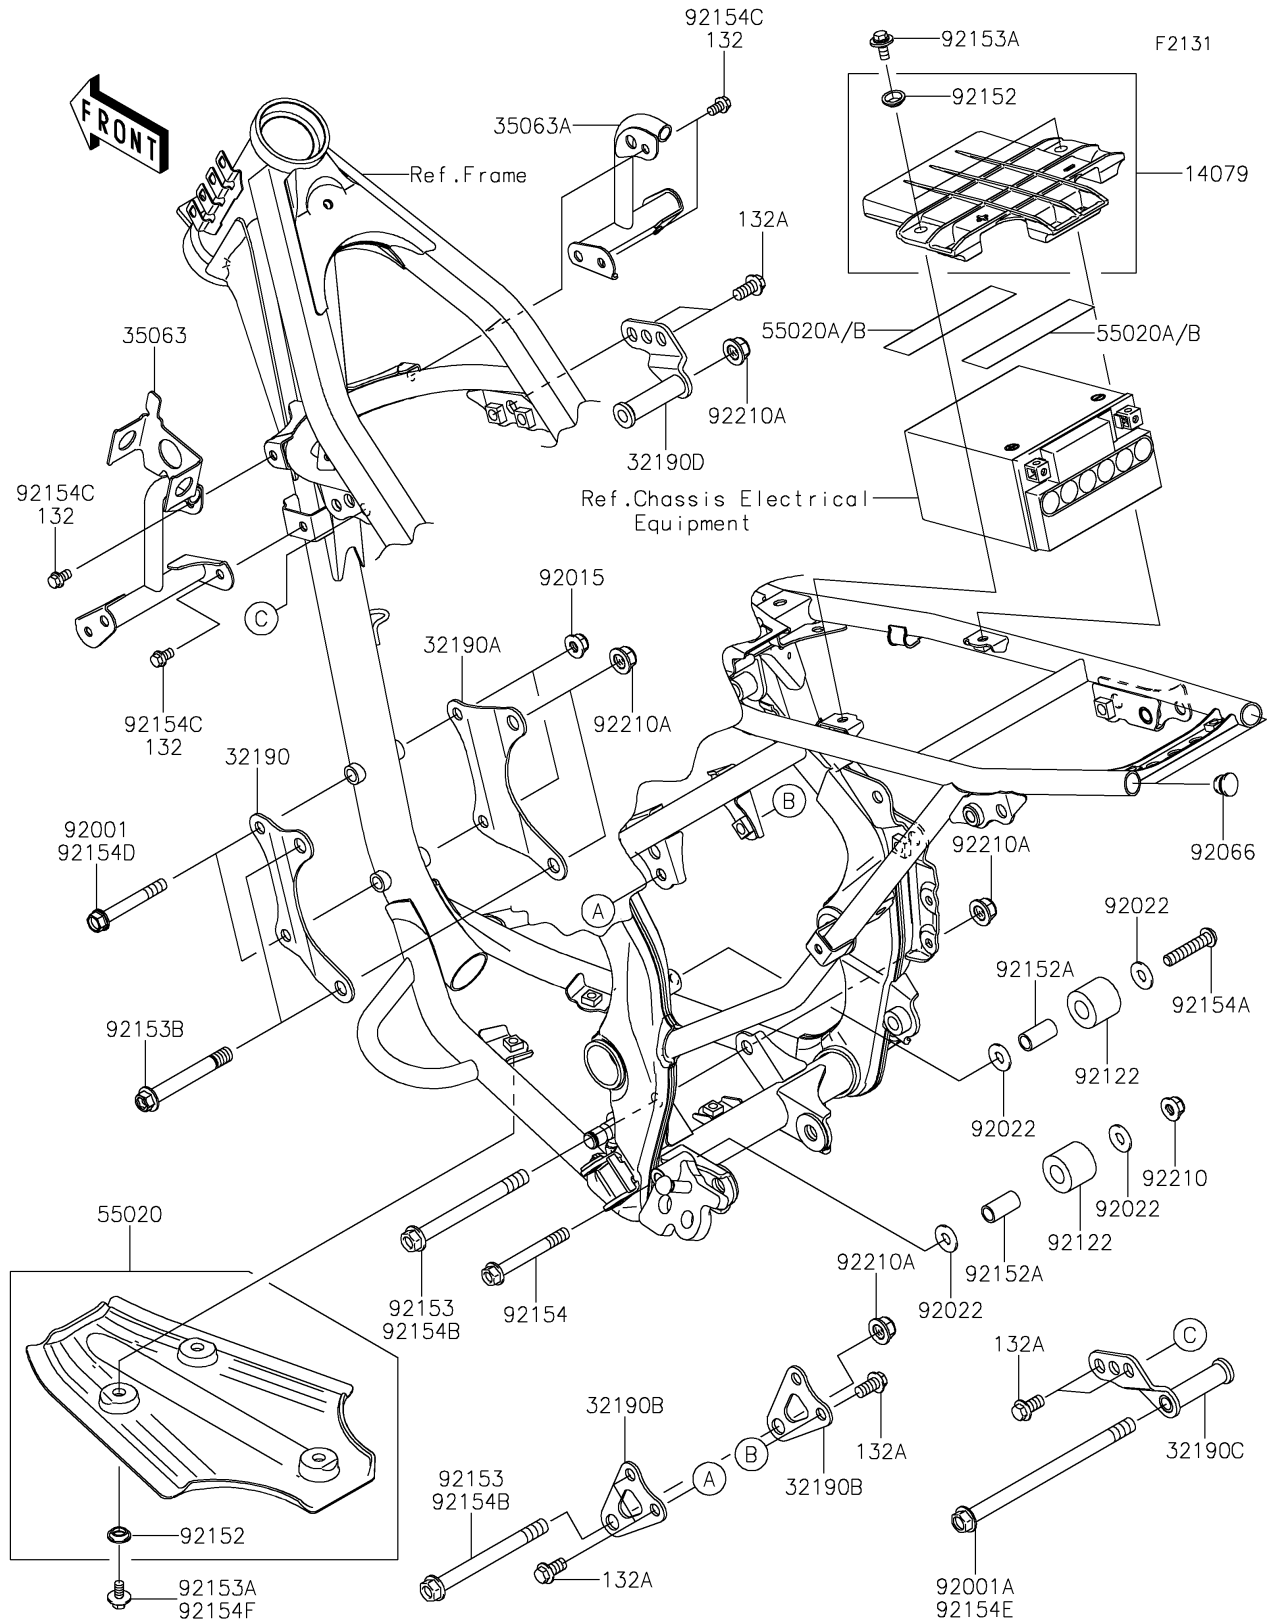

2026 KLX[®]140R L

PARTS DIAGRAM

Frame Fittings

Kawasaki

Let the Good Times Roll[®]

2026 KLX[®]140R L

PARTS LIST

Frame Fittings

ITEM NAME

PART NUMBER

QUANTITY
