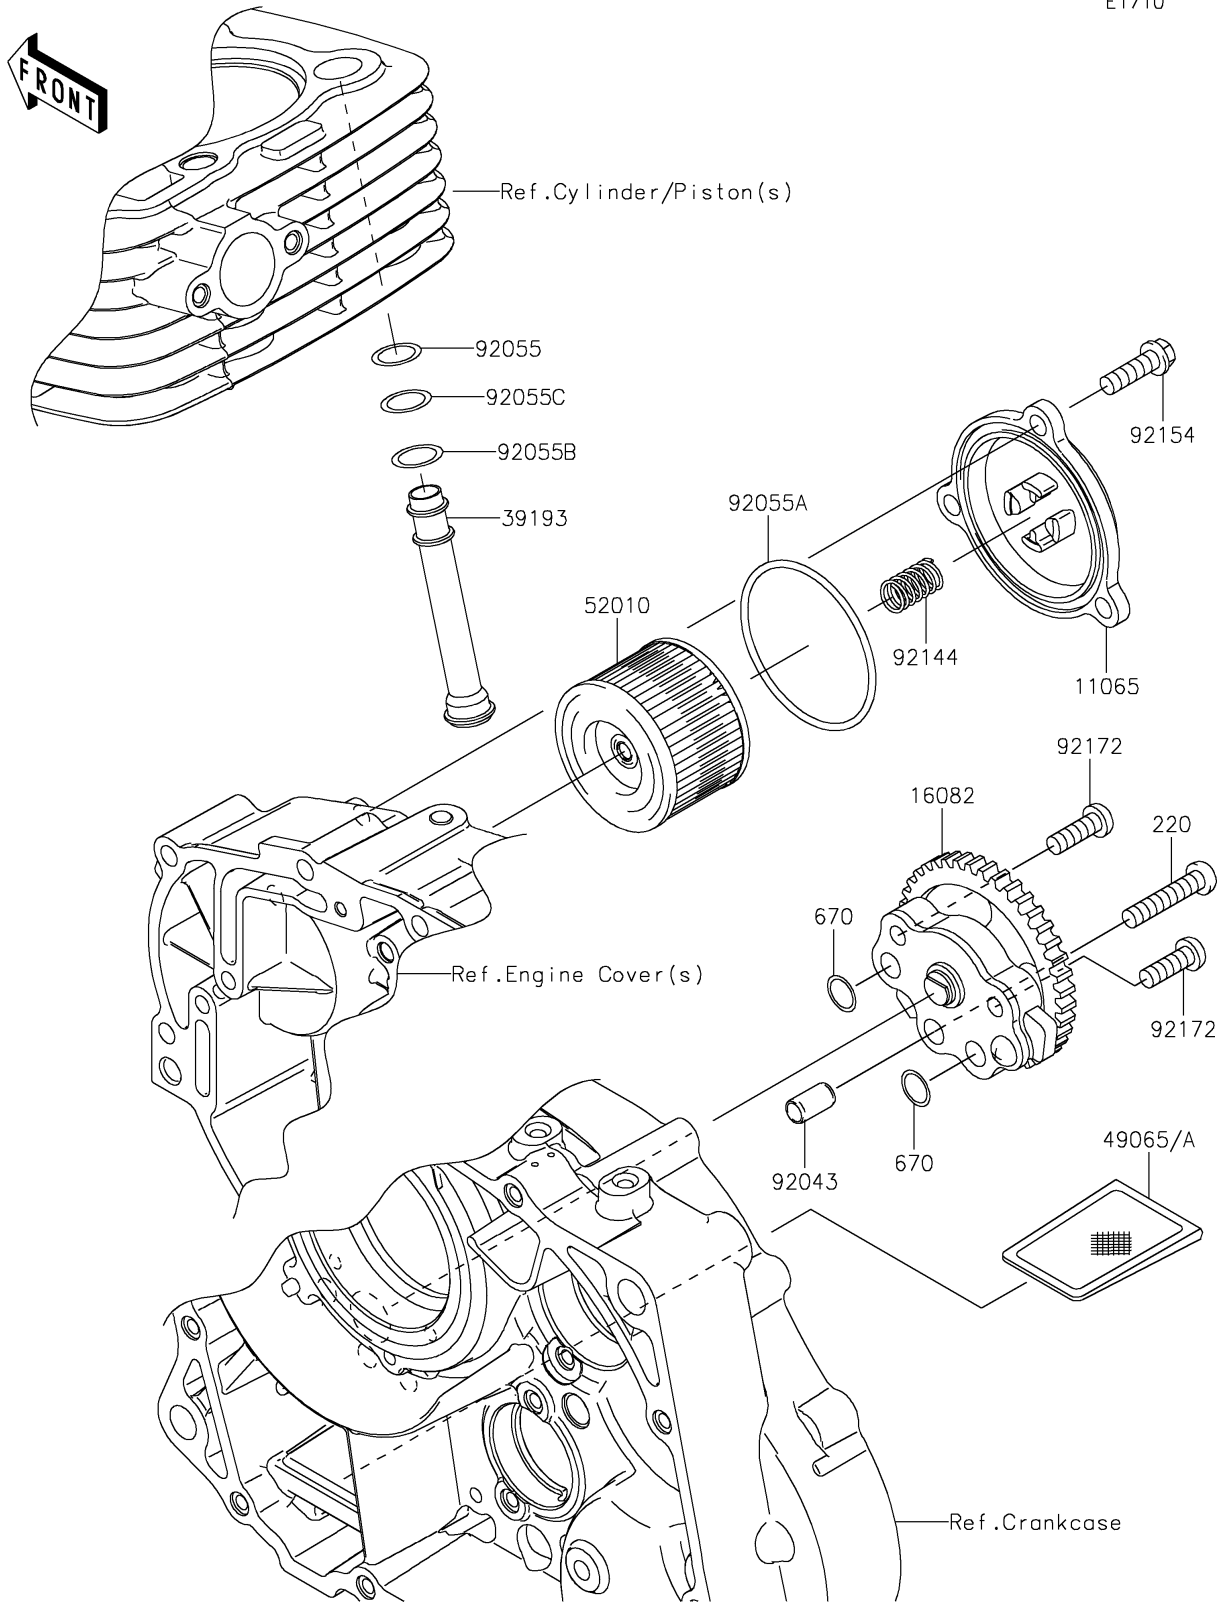

2026 KLX[®]140R L

PARTS DIAGRAM

Oil Pump

E1710

2026 KLX[®]140R L

PARTS LIST

Oil Pump

ITEM NAME

PART NUMBER

QUANTITY
