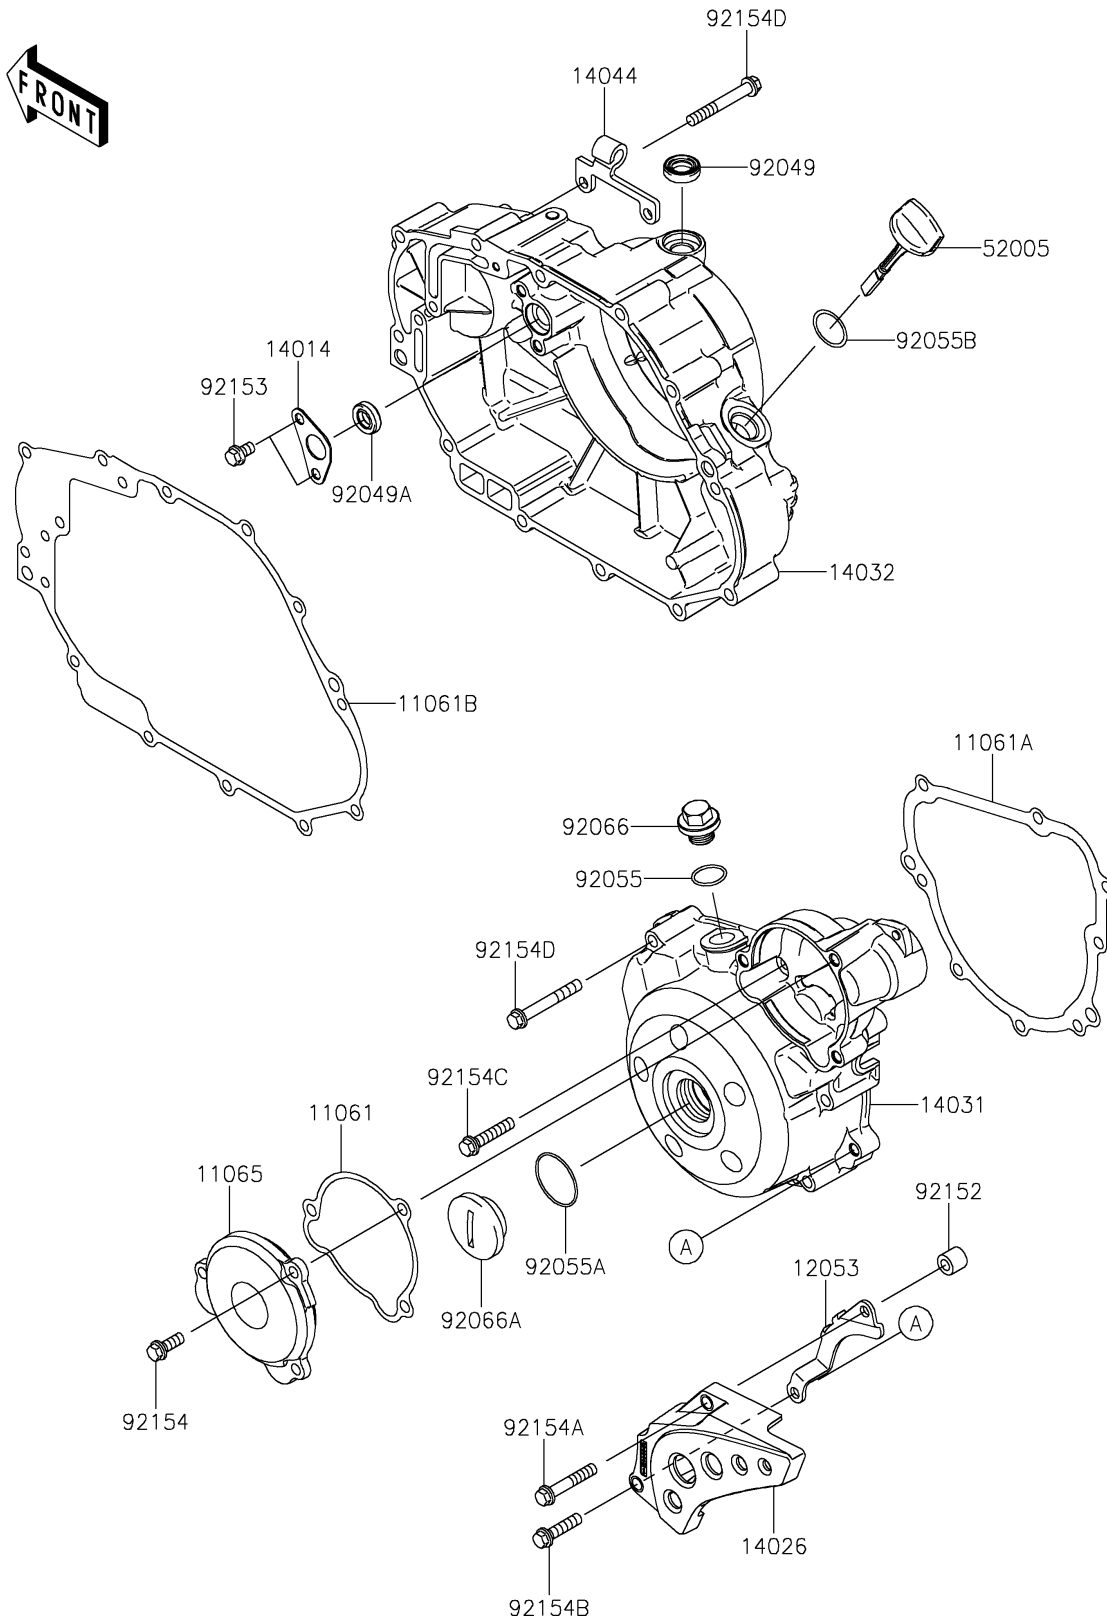

2026 KLX[®]140R L

PARTS DIAGRAM

Engine Cover(s)

E1431

2026 KLX[®]140R L

PARTS LIST

Engine Cover(s)

ITEM NAME

PART NUMBER

QUANTITY
