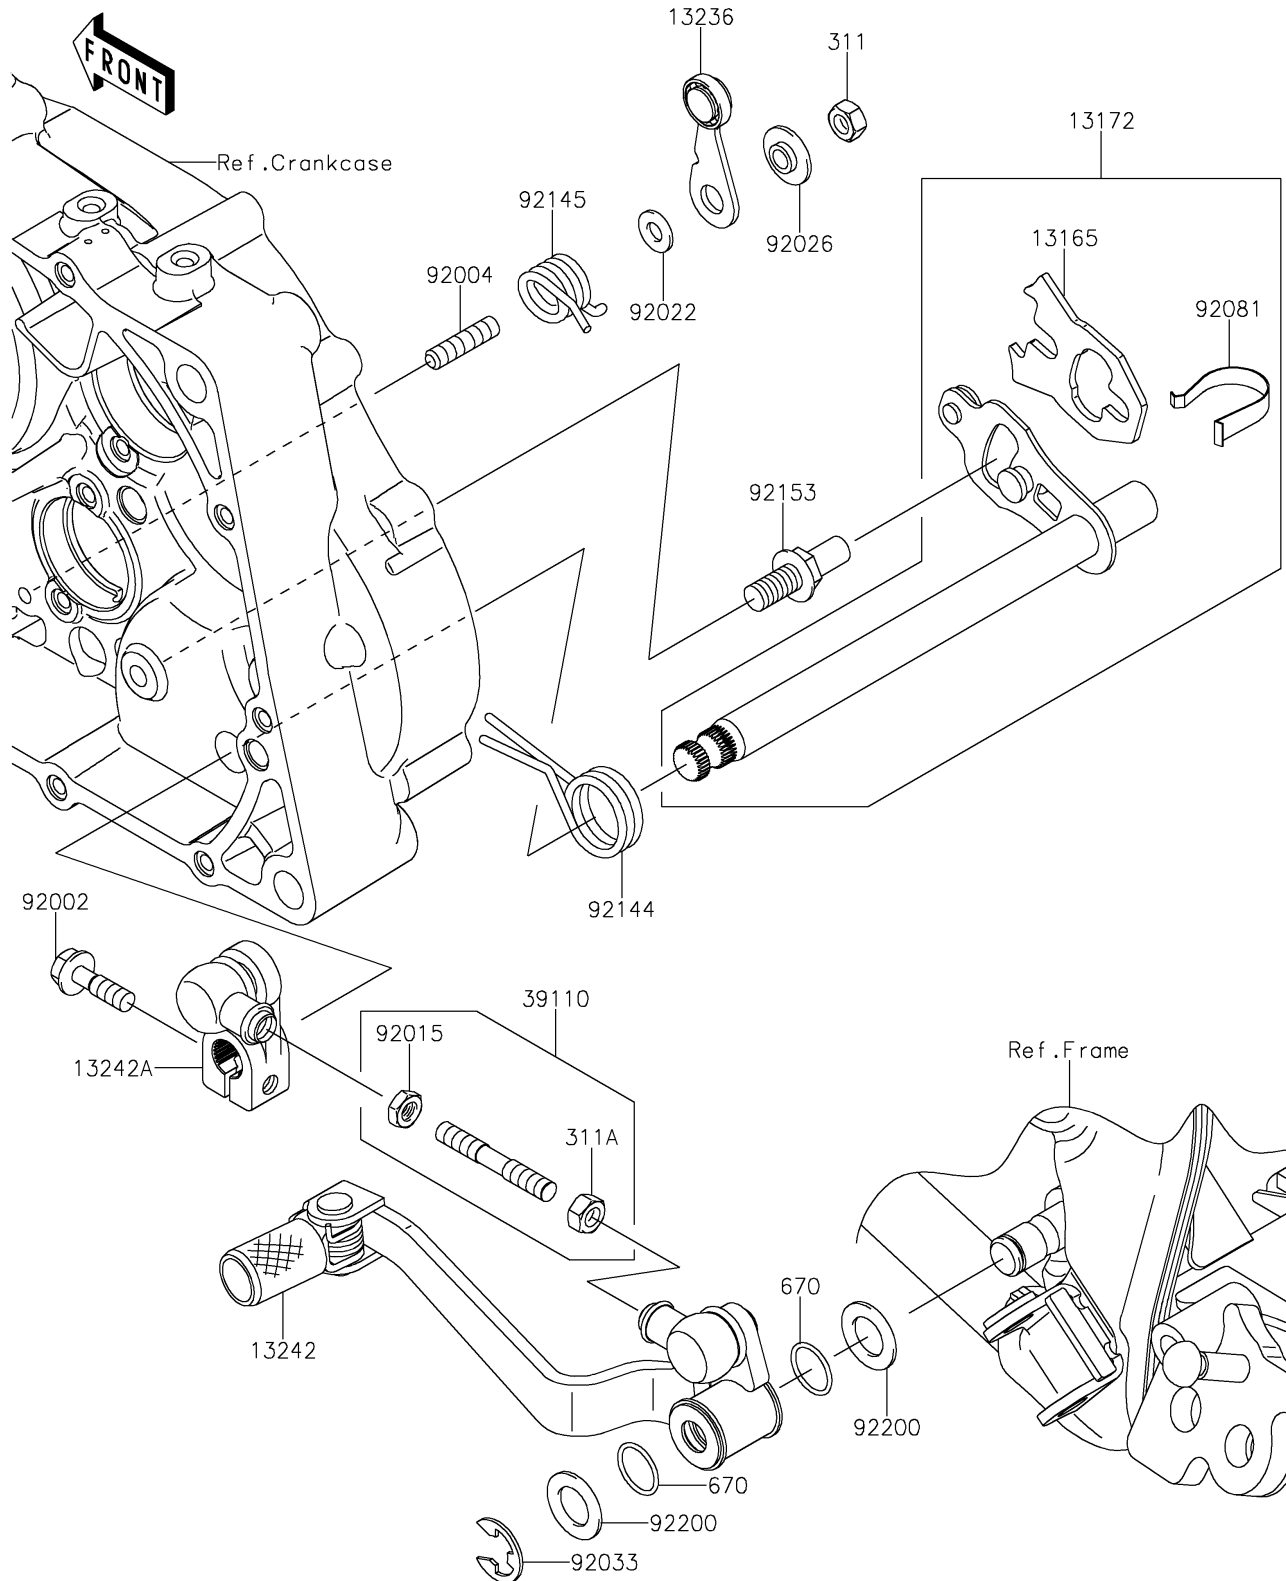

2023 KLX[®]140R L

PARTS DIAGRAM

Gear Change Mechanism

E1370

2023 KLX[®]140R L

PARTS LIST

Gear Change Mechanism

ITEM NAME

PART NUMBER

QUANTITY
