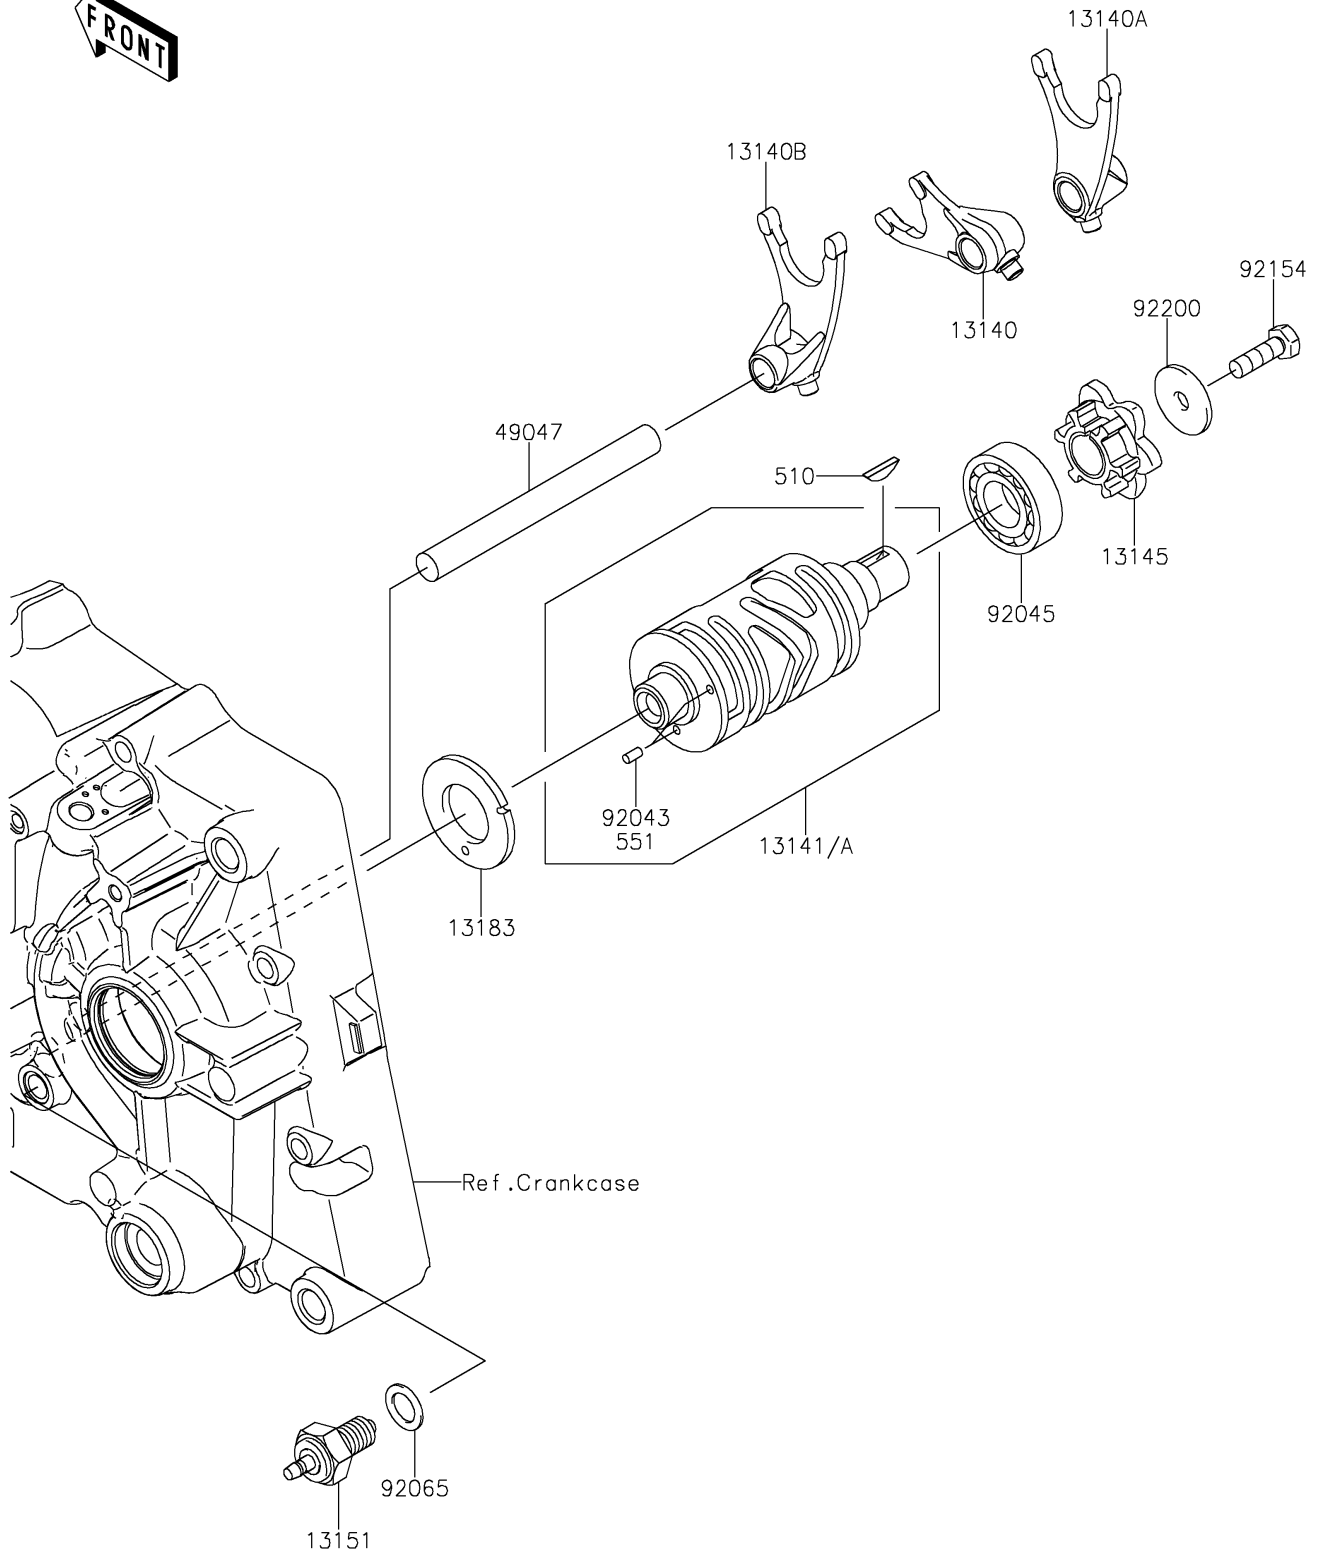

2023 KLX[®]140R L

PARTS DIAGRAM

Gear Change Drum/Shift Fork(s)

E1362

2023 KLX[®]140R L

PARTS LIST

Gear Change Drum/Shift Fork(s)

ITEM NAME

PART NUMBER

QUANTITY
