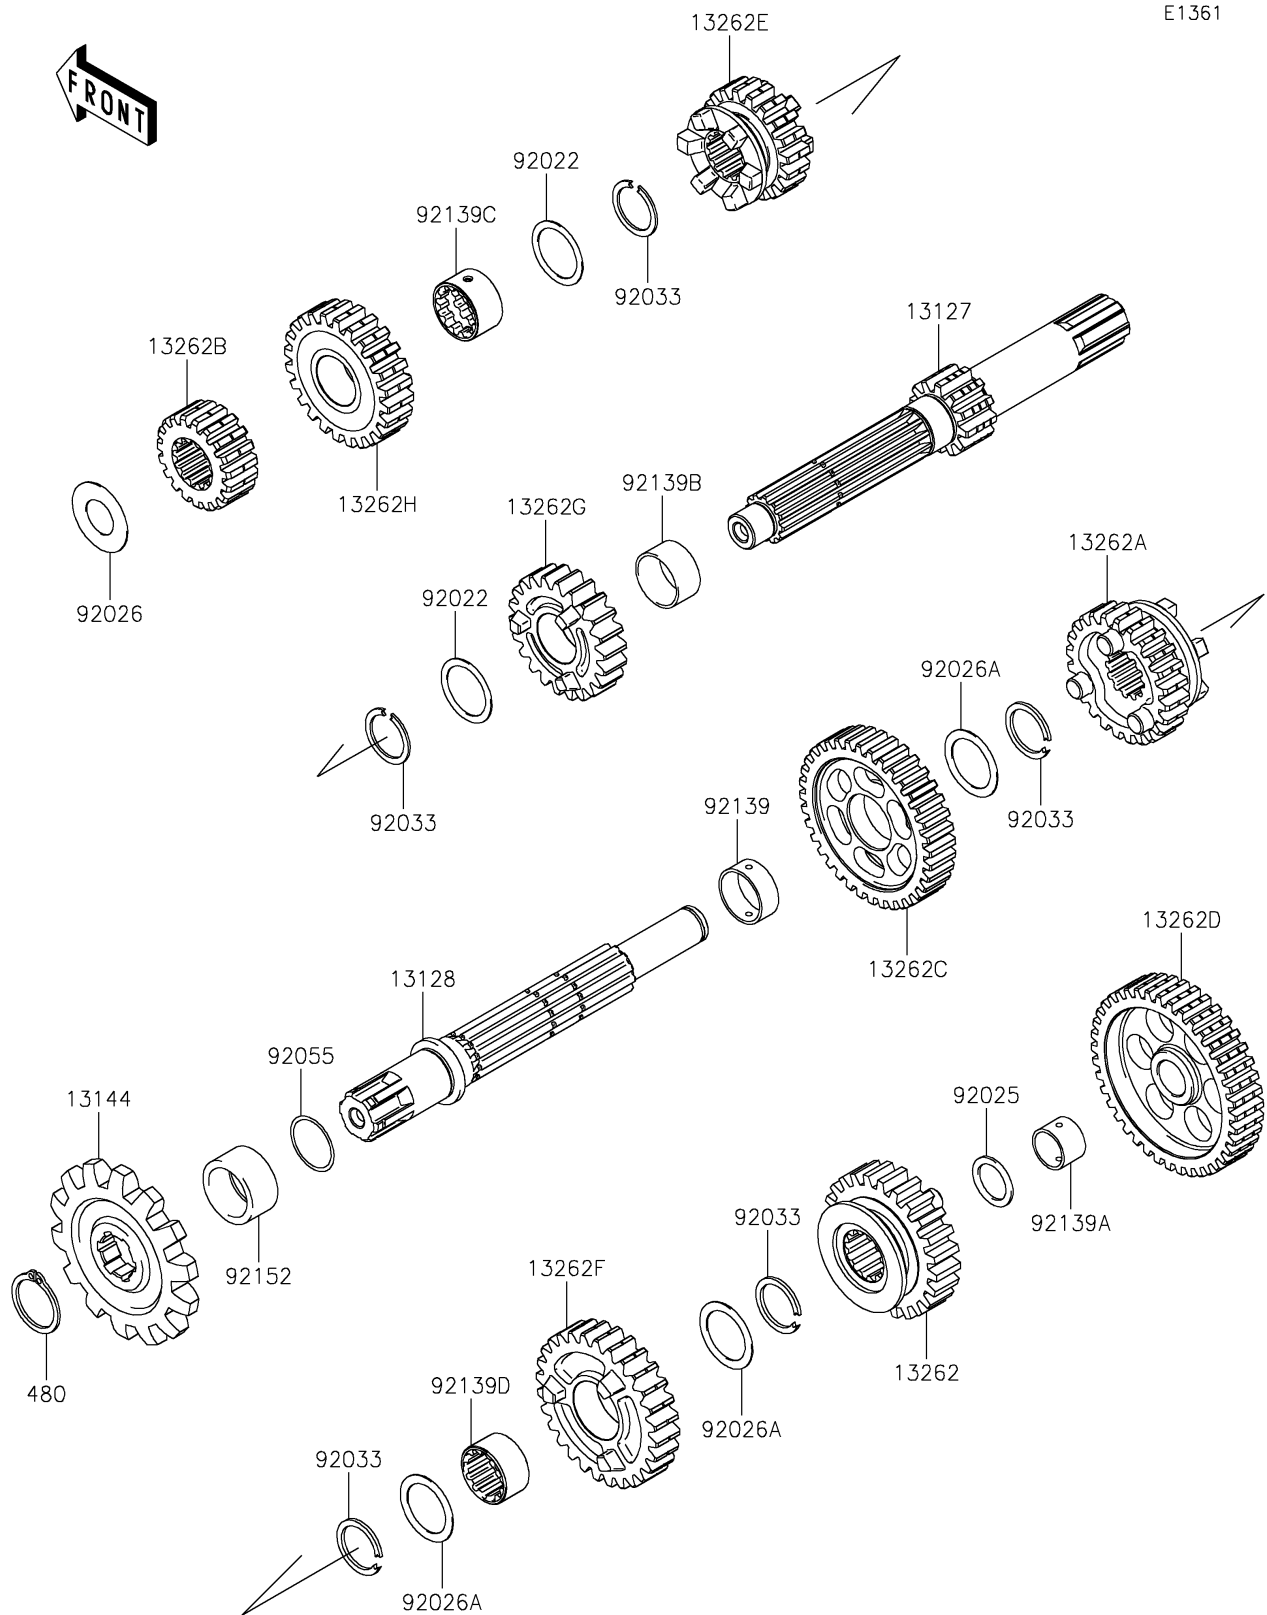

2026 KLX[®]140R L

PARTS DIAGRAM

Transmission

2026 KLX[®]140R L

PARTS LIST

Transmission

Kawasaki

Let the Good Times Roll[®]

ITEM NAME

PART NUMBER

QUANTITY
