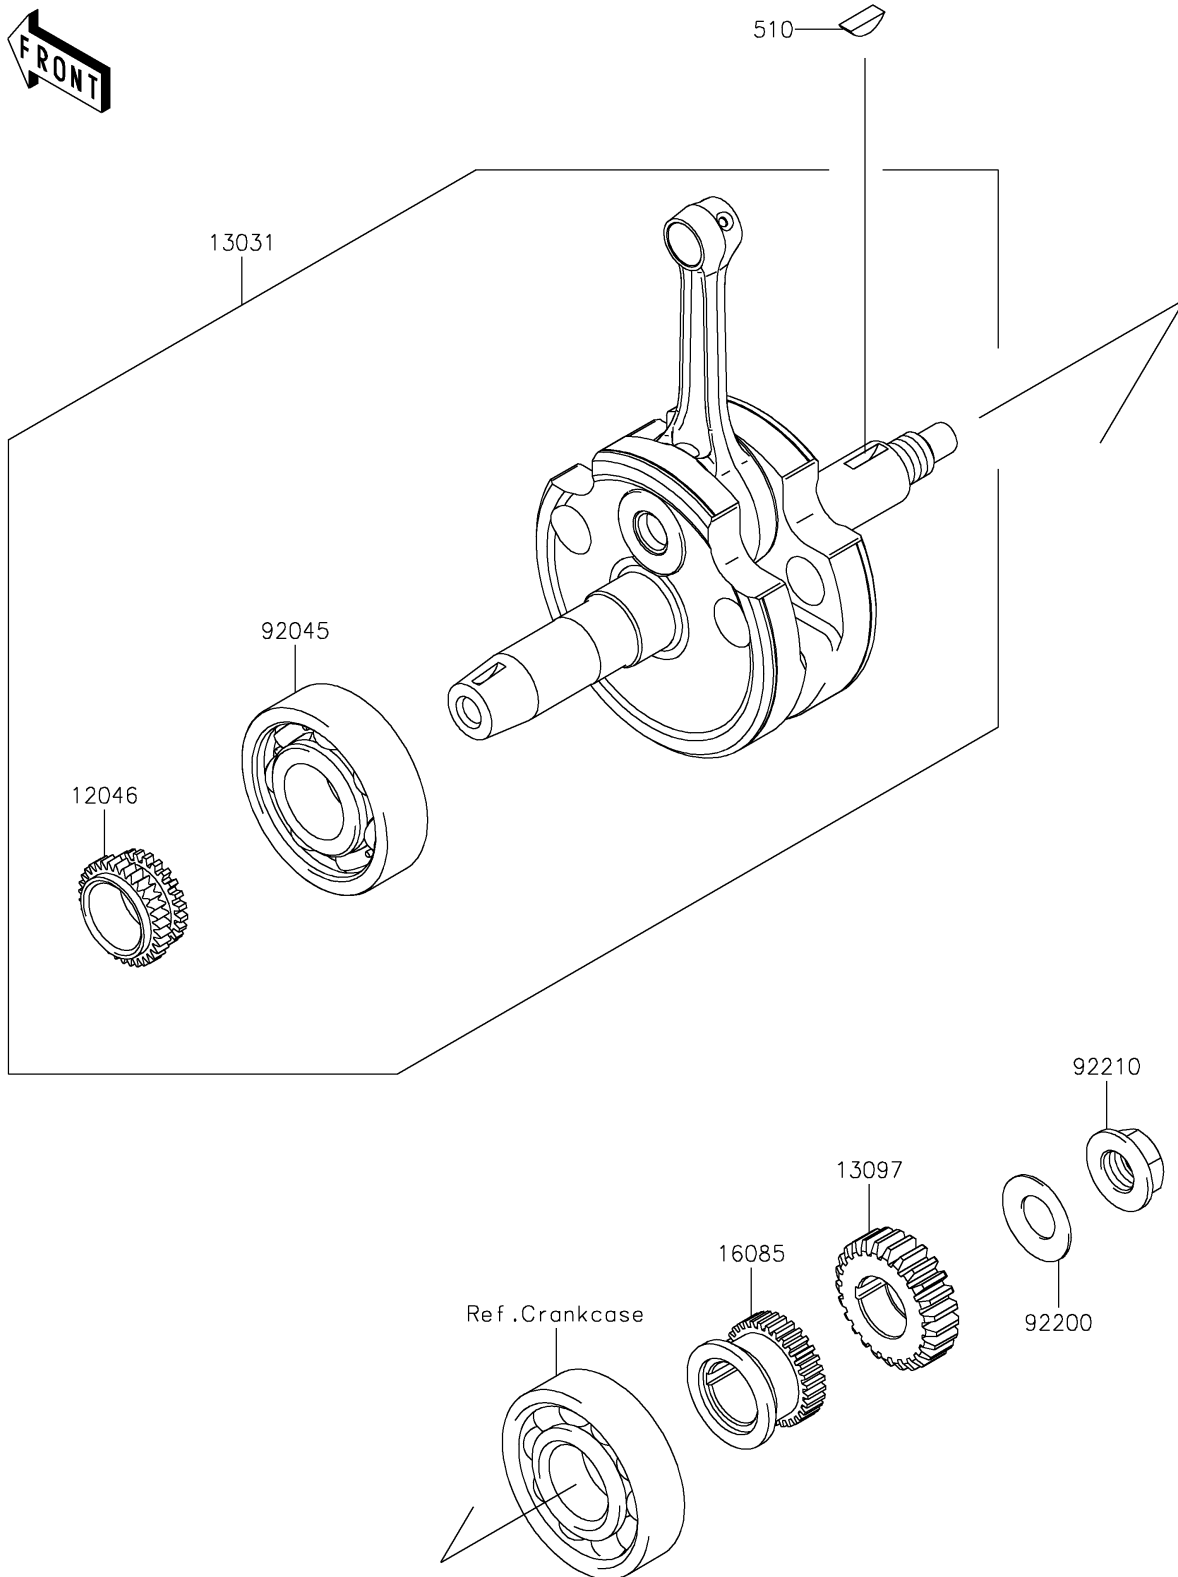

2026 KLX[®]140R L

PARTS DIAGRAM

Crankshaft

E1321

2026 KLX[®]140R L

PARTS LIST

Crankshaft

ITEM NAME

PART NUMBER

QUANTITY
