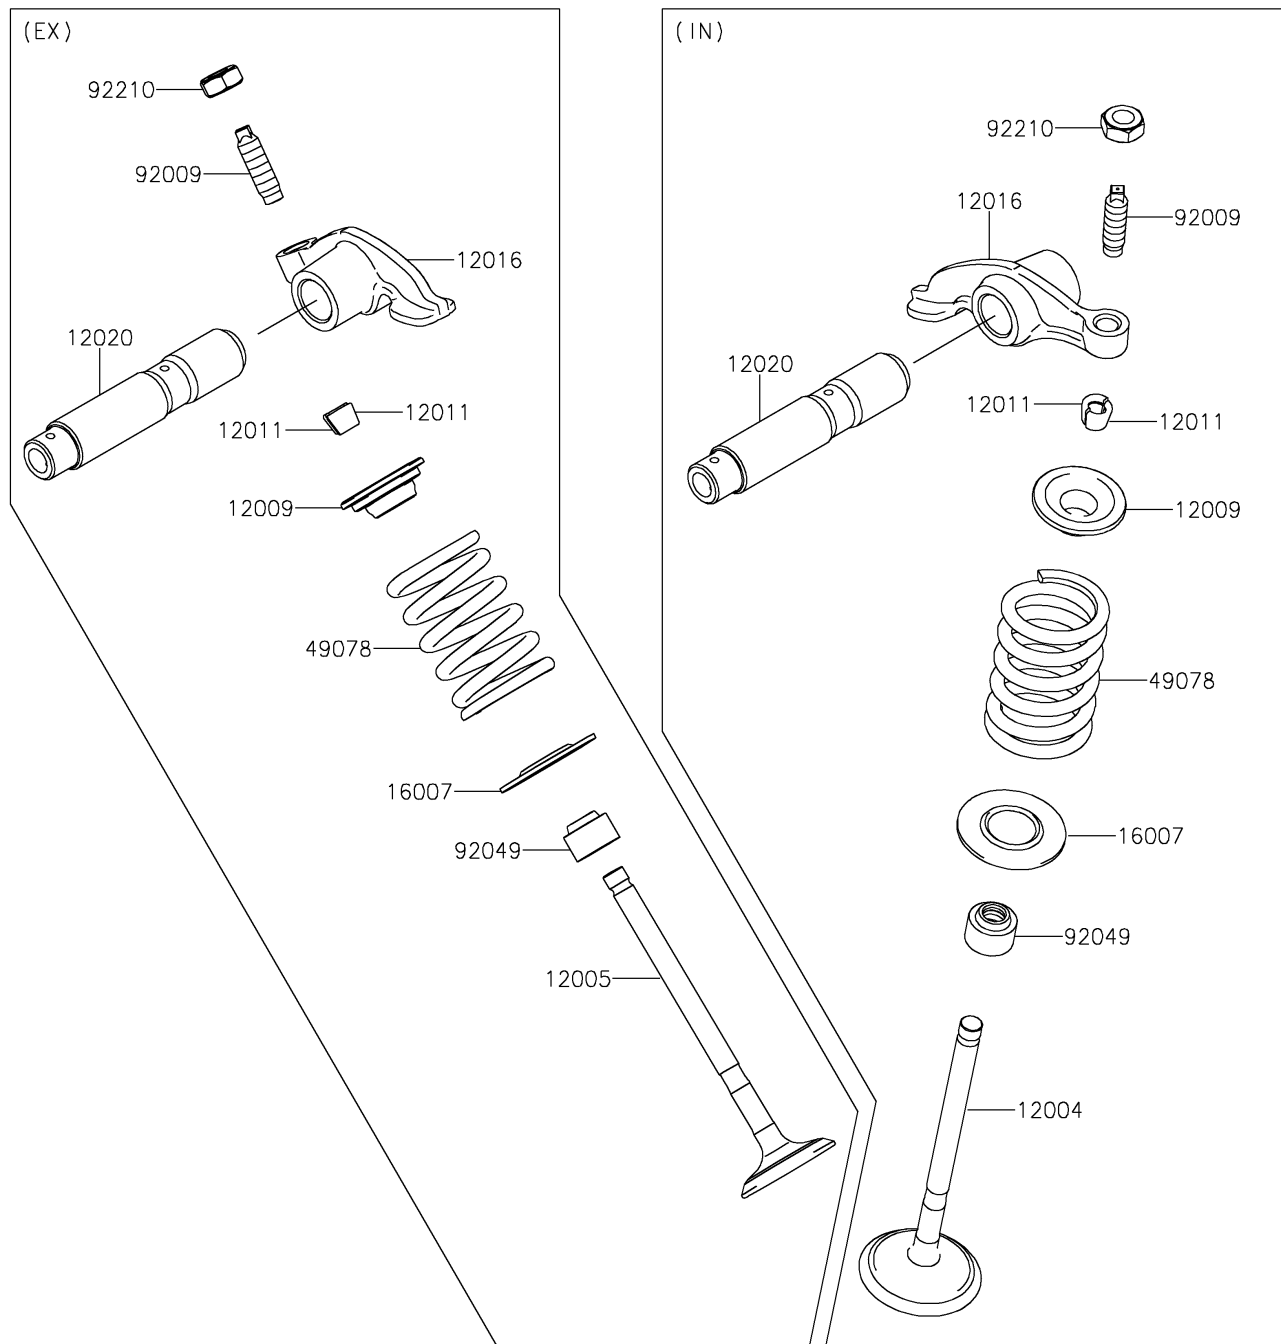

2026 KLX[®]140R L

PARTS DIAGRAM

Valve(s)

E1210

2026 KLX[®]140R L

PARTS LIST

Valve(s)

ITEM NAME

PART NUMBER

QUANTITY
