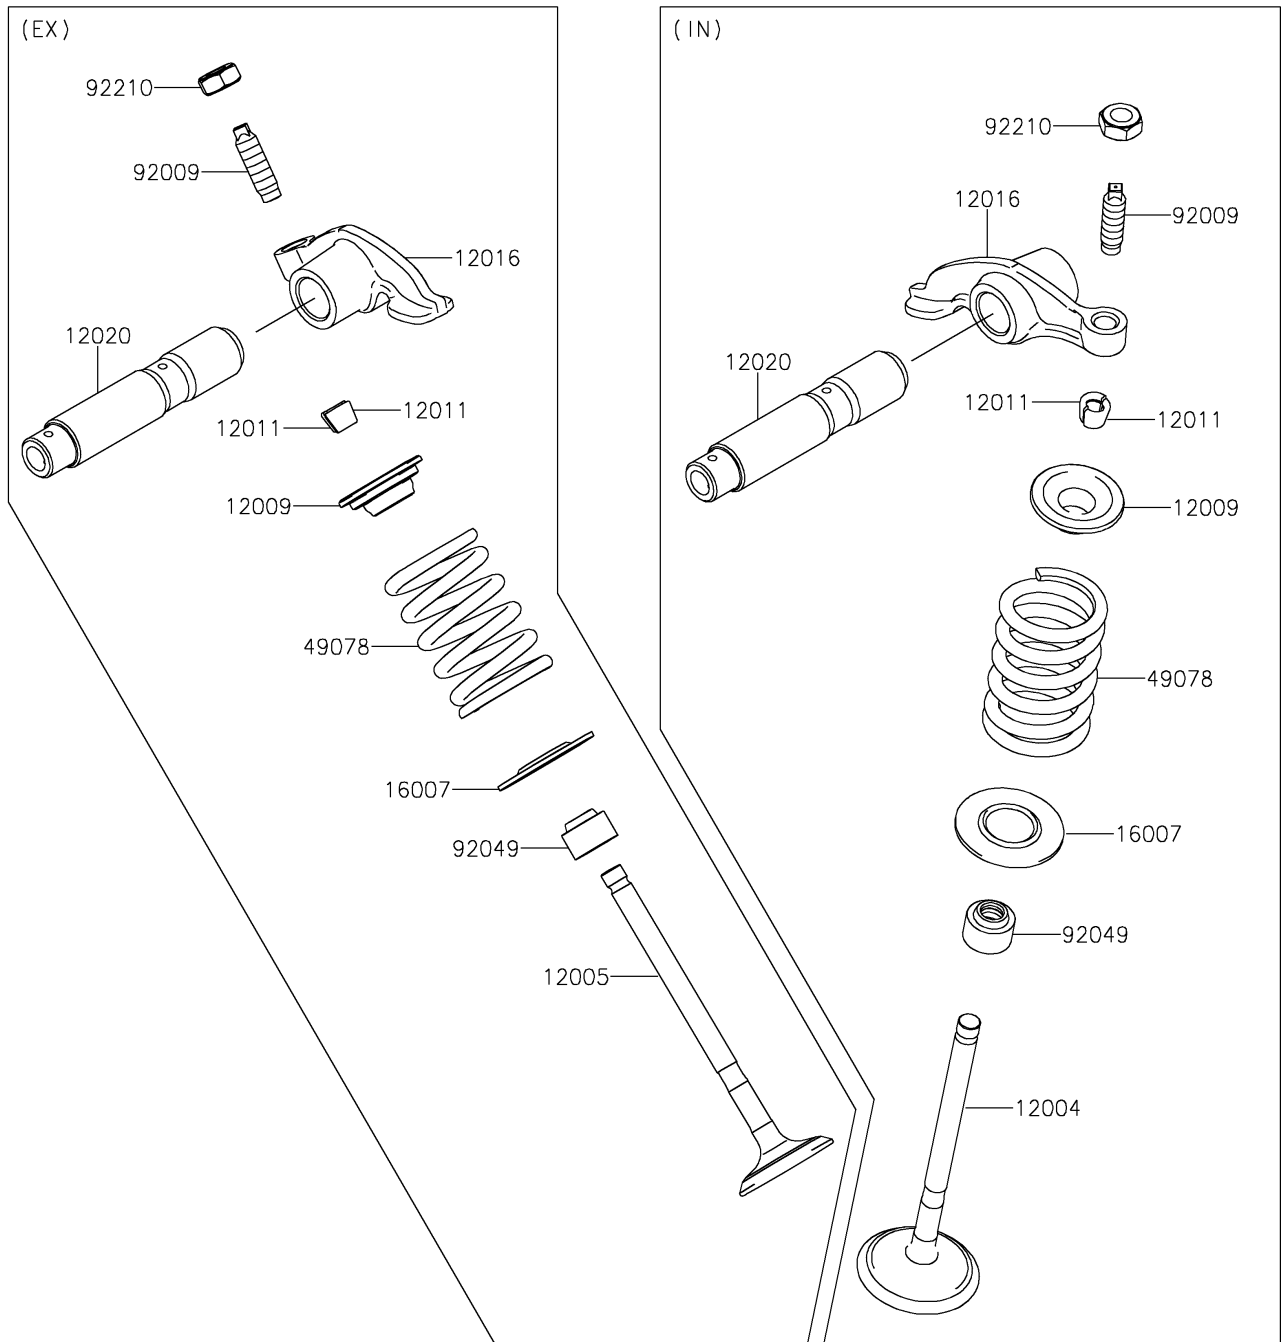

2023 KLX[®]140R L

PARTS DIAGRAM

Valve(s)

E1210

2023 KLX[®]140R L

PARTS LIST

Valve(s)

ITEM NAME

PART NUMBER

QUANTITY
