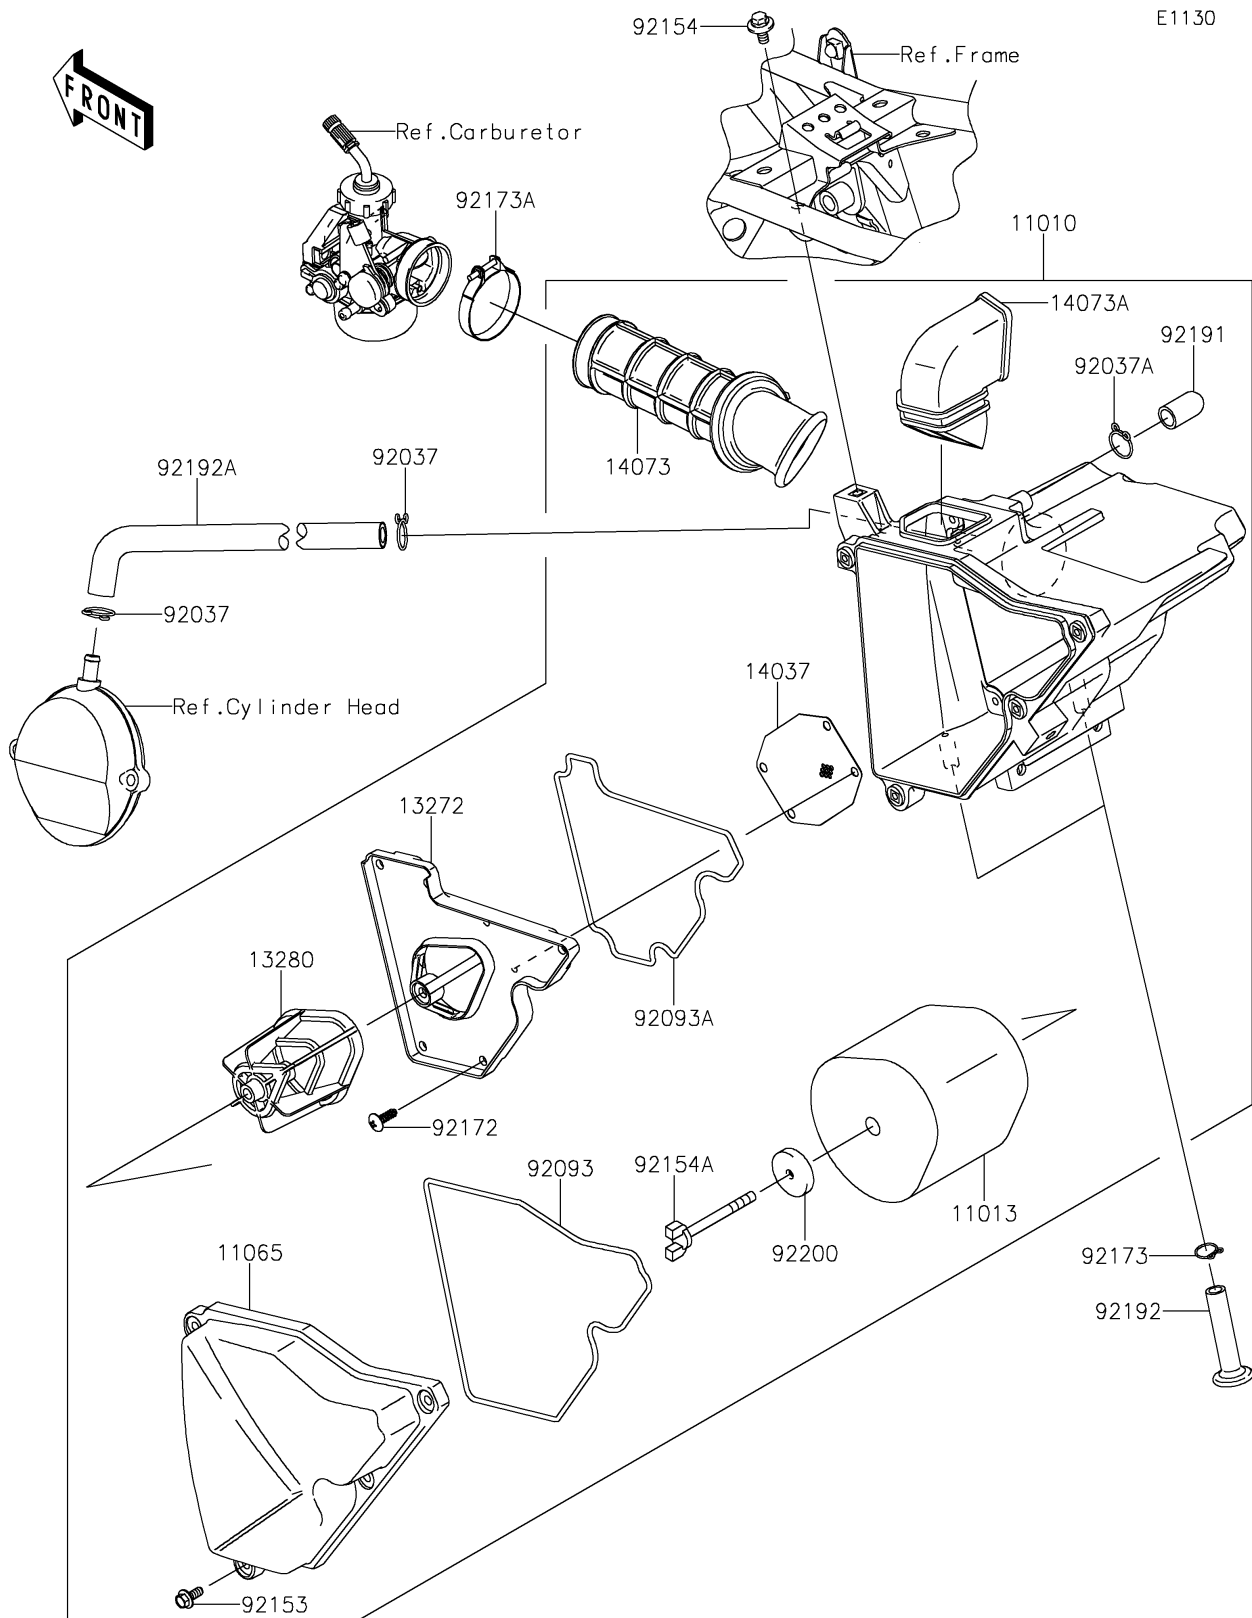

2026 KLX[®]140R L

PARTS DIAGRAM

Air Cleaner

2026 KLX[®]140R L

PARTS LIST

Air Cleaner

ITEM NAME

PART NUMBER

QUANTITY
