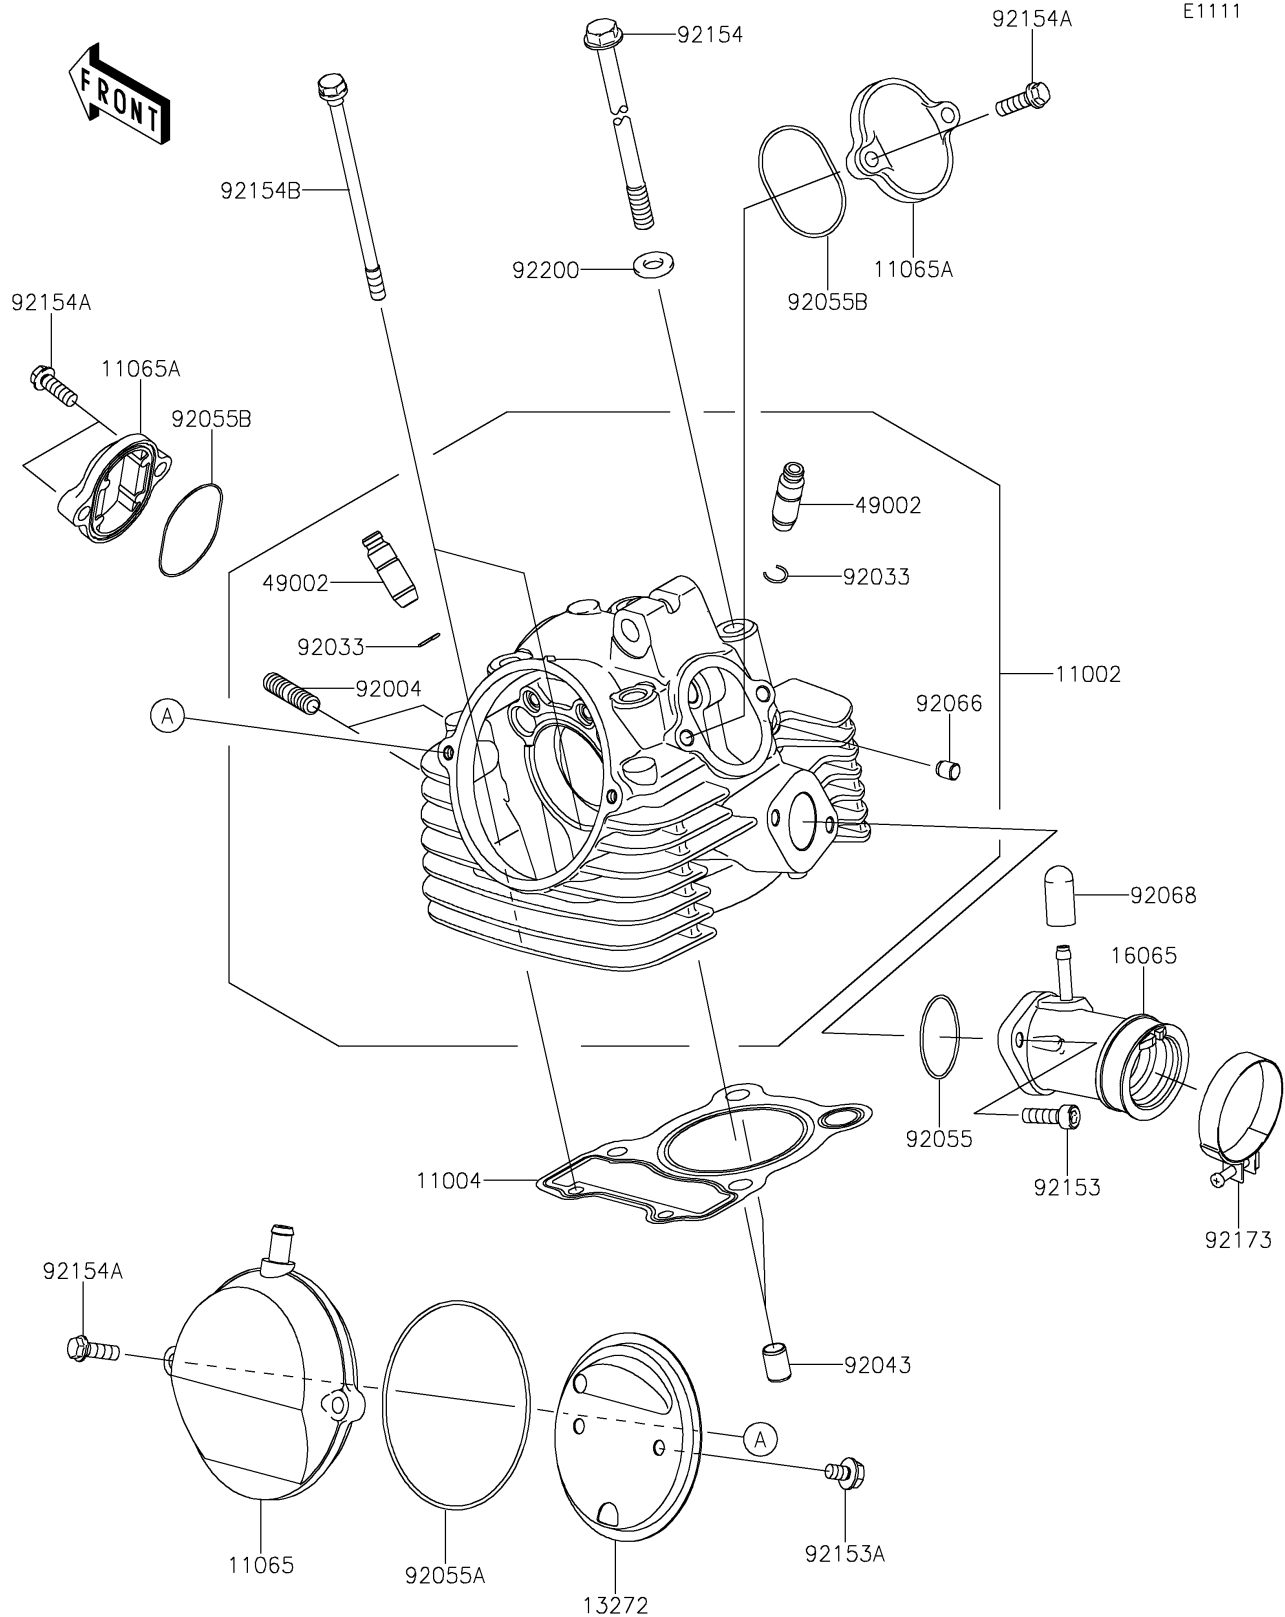

2023 KLX®140R L

PARTS DIAGRAM

Cylinder Head

E1111